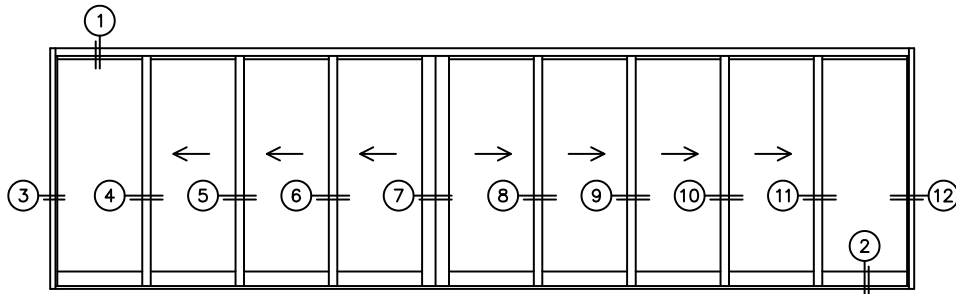

FLEETWOOD
WINDOWS & DOORS
FleetwoodUSA.com

NORWOOD 3070EX M/S
OXXXIXXXXO STANDARD CONFIGURATION
NO SCREENS

ORDER NO.:

ITEM NO.:

REQUIRED DEALER INFO.

A(NET FRAME WIDTH)

B(NET FRAME HEIGHT)

SILL PAN HEIGHT (INTERIOR LEG)
(3/4", 1-1/16", 1-7/16" OR 1-7/8")

NOTES:

(USE RULER TO SCALE DIMENSIONS IN INCHES)

SCALE: 1/4

OXXXIXXXXO DOOR SHOWN

FLEETWOOD
WINDOWS & DOORS
FleetwoodUSA.com

NORWOOD 3070EX M/S

OXXXIXXXXO STANDARD CONFIGURATION
NO SCREENS

ORDER NO.:

ITEM NO.:

REQUIRED DEALER INFO.

A(NET FRAME WIDTH)

B(NET FRAME HEIGHT)

SILL PAN HEIGHT(INTERIOR LEG)
(3/4", 1-1/16", 1-7/16" OR 1-7/8")

(USE RULER TO SCALE DIMENSIONS IN INCHES)

SCALE: 1/4"

NOTES: