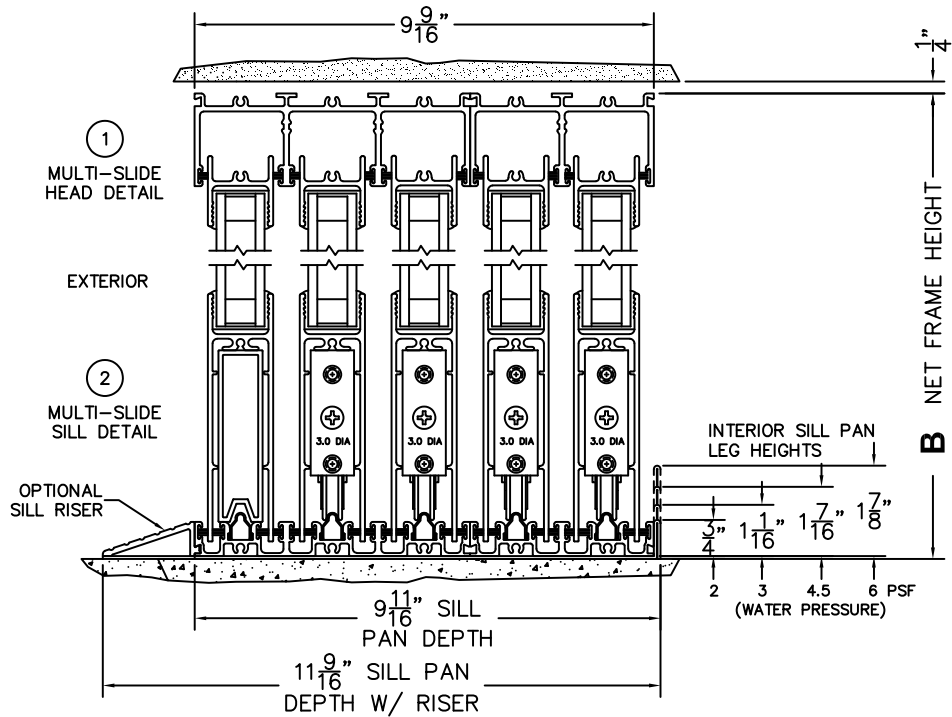

NOTES:

(USE RULER TO SCALE DIMENSIONS IN INCHES)

SCALE: 1/4

OXXXIXXXXO DOOR SHOWN

FLEETWOOD
WINDOWS & DOORS
FleetwoodUSA.com

NORWOOD 3070EX M/S

OXXXIXXXXO STANDARD CONFIGURATION
NO SCREENS

ORDER NO.:

ITEM NO.:

REQUIRED DEALER INFO.

A(NET FRAME WIDTH)

B(NET FRAME HEIGHT)

SILL PAN HEIGHT(INTERIOR LEG)
(3/4", 1-1/16", 1-7/16" OR 1-7/8")

(USE RULER TO SCALE DIMENSIONS IN INCHES)

SCALE: 1/4"

NOTES: