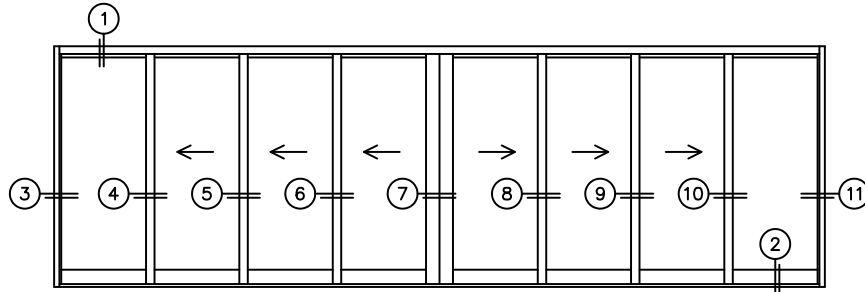

FLEETWOOD
WINDOWS & DOORS
FleetwoodUSA.com

NORWOOD 3070EX M/S
OXXXIXXO STANDARD CONFIGURATION
WITH SCREENS

ORDER NO.:

ITEM NO.:

REQUIRED DEALER INFO.

A(NET FRAME WIDTH)

B(NET FRAME HEIGHT)

SILL PAN HEIGHT (INTERIOR LEG)
(3/4", 1-1/16", 1-7/16" OR 1-7/8")

NOTES:

(USE RULER TO SCALE DIMENSIONS IN INCHES)

SCALE: 1/4

OXXXIXXO DOOR SHOWN

FLEETWOOD
WINDOWS & DOORS
FleetwoodUSA.com

NPRWOOD 3070EX M/S
OXXXIXXXO STANDARD CONFIGURATION
WITH SCREENS

ORDER NO.:

ITEM NO.:

(USE RULER TO SCALE DIMENSIONS IN INCHES)

SCALE: 1/4

- ③
FIXED JAMB
- ④
INTERLOCKERS
- ⑤
INTERLOCKERS
- ⑥
INTERLOCKERS
- ⑦
MEETING STILES
- ⑧
INTERLOCKERS
- ⑨
INTERLOCKERS
- ⑩
INTERLOCKERS
- ⑪
FIXED JAMB