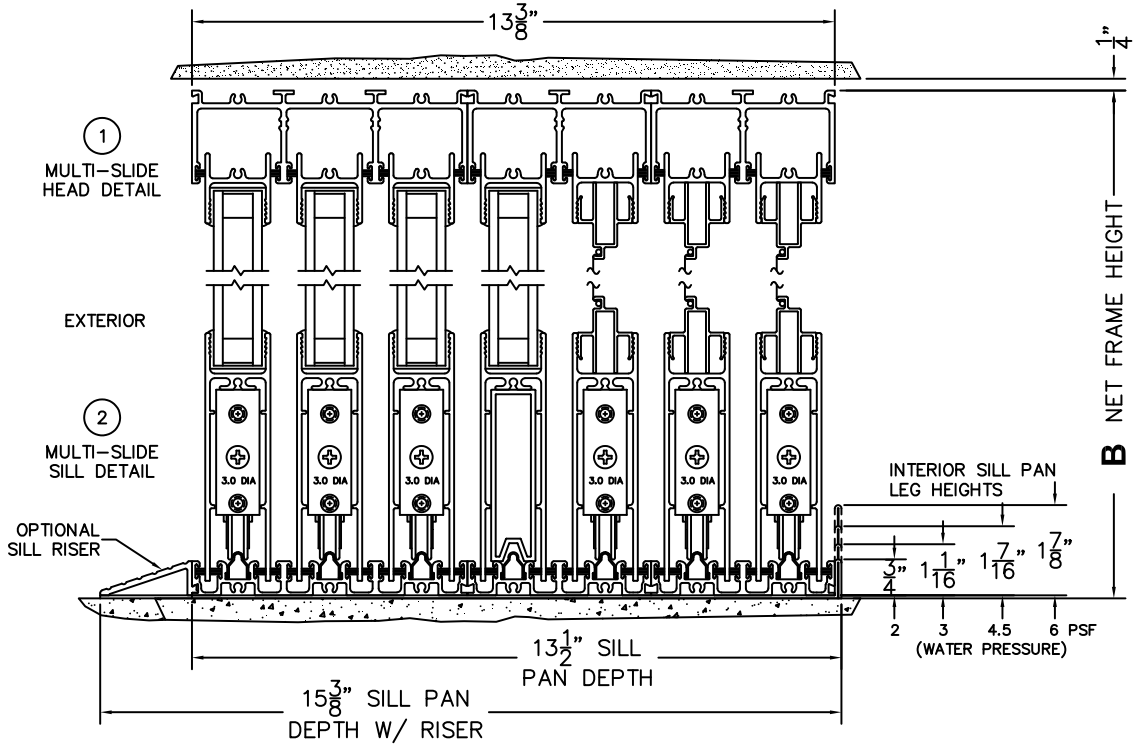

NOTES:

(USE RULER TO SCALE DIMENSIONS IN INCHES)

SCALE: 1/4

OXXXIXXO DOOR SHOWN

FLEETWOOD
WINDOWS & DOORS
FleetwoodUSA.com

NPRWOOD 3070EX M/S
OXXXIXXXO STANDARD CONFIGURATION
WITH SCREENS

ORDER NO.:

ITEM NO.:

(USE RULER TO SCALE DIMENSIONS IN INCHES)

SCALE: 1/4

- ③
FIXED JAMB
- ④
INTERLOCKERS
- ⑤
INTERLOCKERS
- ⑥
INTERLOCKERS
- ⑦
MEETING STILES
- ⑧
INTERLOCKERS
- ⑨
INTERLOCKERS
- ⑩
INTERLOCKERS
- ⑪
FIXED JAMB

ARCHETYPE LATCH WITH
FLUSH PULL HANDLES