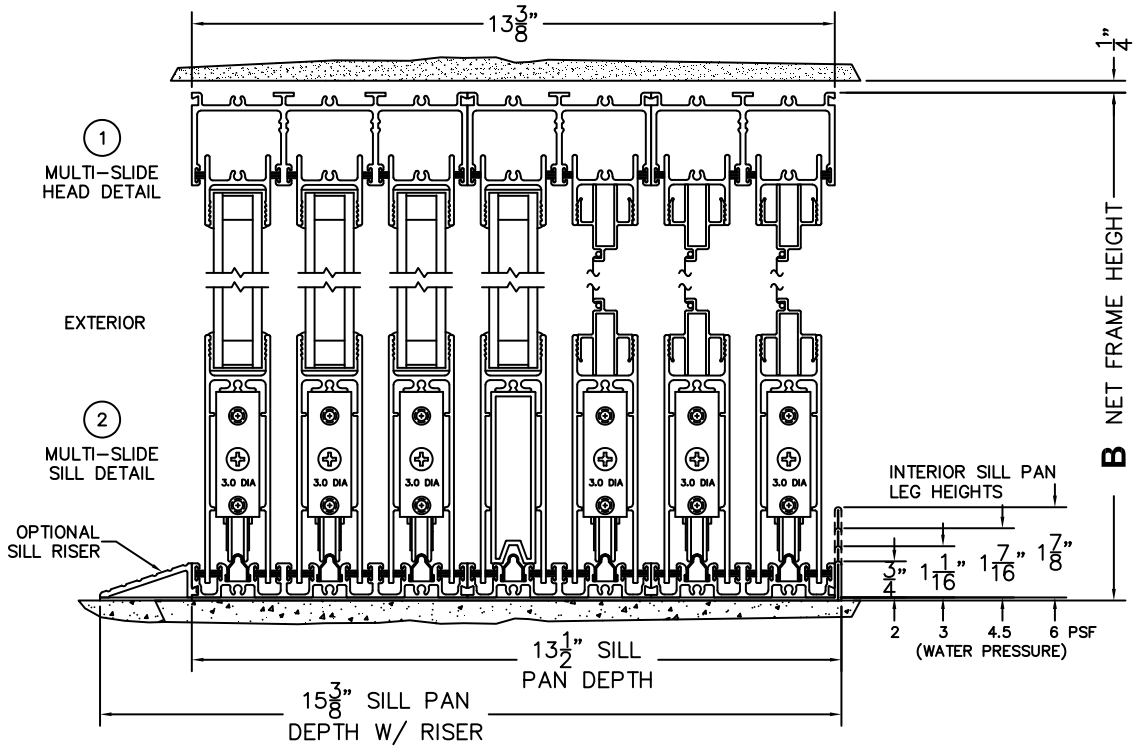

NOTES:

(USE RULER TO SCALE DIMENSIONS IN INCHES)

SCALE: 1/4

OXXXIXXO DOOR SHOWN

FLEETWOOD
WINDOWS & DOORS
FleetwoodUSA.com

NPRWOOD 3070EX M/S
OXXXIXXXO STANDARD CONFIGURATION
WITH SCREENS

ORDER NO.:

ITEM NO.:

(USE RULER TO SCALE DIMENSIONS IN INCHES)

SCALE: 1/4

- ③
FIXED JAMB
- ④
INTERLOCKERS
- ⑤
INTERLOCKERS
- ⑥
INTERLOCKERS
- ⑦
MEETING STILES
- ⑧
INTERLOCKERS
- ⑨
INTERLOCKERS
- ⑩
INTERLOCKERS
- ⑪
FIXED JAMB

FLUSH PULL HARDWARE
WITH SECURITY LATCH