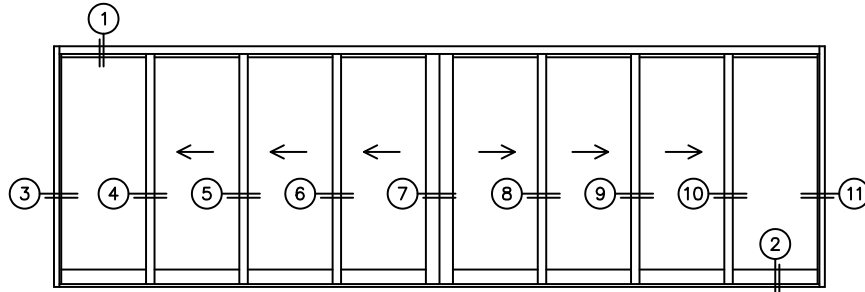

FLEETWOOD
WINDOWS & DOORS
FleetwoodUSA.com

NORWOOD 3070EX M/S
OXXXIXXO STANDARD CONFIGURATION
WITH SCREENS

ORDER NO.:

ITEM NO.:

REQUIRED DEALER INFO.

A(NET FRAME WIDTH)

B(NET FRAME HEIGHT)

SILL PAN HEIGHT (INTERIOR LEG)
(3/4", 1-1/16", 1-7/16" OR 1-7/8")

NOTES:

(USE RULER TO SCALE DIMENSIONS IN INCHES)

SCALE: 1/4

OXXXIXXO DOOR SHOWN

FLEETWOOD
WINDOWS & DOORS
FleetwoodUSA.com

NPRWOOD 3070EX M/S
OXXXIXXXO STANDARD CONFIGURATION
WITH SCREENS

ORDER NO.:

ITEM NO.:

(USE RULER TO SCALE DIMENSIONS IN INCHES)

SCALE: 1/4

- ③
FIXED JAMB
- ④
INTERLOCKERS
- ⑤
INTERLOCKERS
- ⑥
INTERLOCKERS
- ⑦
MEETING STILES
- ⑧
INTERLOCKERS
- ⑨
INTERLOCKERS
- ⑩
INTERLOCKERS
- ⑪
FIXED JAMB