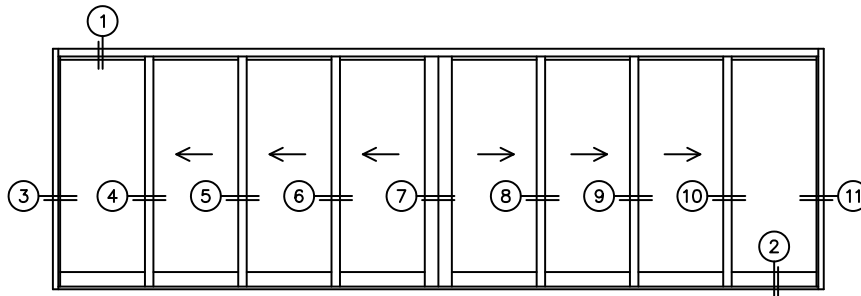

FLEETWOOD
WINDOWS & DOORS
FleetwoodUSA.com

NORWOOD 3070EX M/S
OXXXIXXXO STANDARD CONFIGURATION
WITH SCREENS

ORDER NO.:

ITEM NO.:

REQUIRED DEALER INFO.

A(NET FRAME WIDTH)

B(NET FRAME HEIGHT)

SILL PAN HEIGHT (INTERIOR LEG)
(3/4", 1-1/16", 1-7/16" OR 1-7/8")

NOTES:

(USE RULER TO SCALE DIMENSIONS IN INCHES)

SCALE: 1/4

OXXXIXXXO DOOR SHOWN

FLEETWOOD
 WINDOWS & DOORS
 FleetwoodUSA.com

NPRWOOD 3070EX M/S
 OXXXIXXXO STANDARD CONFIGURATION
 WITH SCREENS

ORDER NO.:

ITEM NO.:

(USE RULER TO SCALE DIMENSIONS IN INCHES)

SCALE: 1/4

- ③
FIXED JAMB
- ④
INTERLOCKERS
- ⑤
INTERLOCKERS
- ⑥
INTERLOCKERS
- ⑦
MEETING STILES
- ⑧
INTERLOCKERS
- ⑨
INTERLOCKERS
- ⑩
INTERLOCKERS
- ⑪
FIXED JAMB