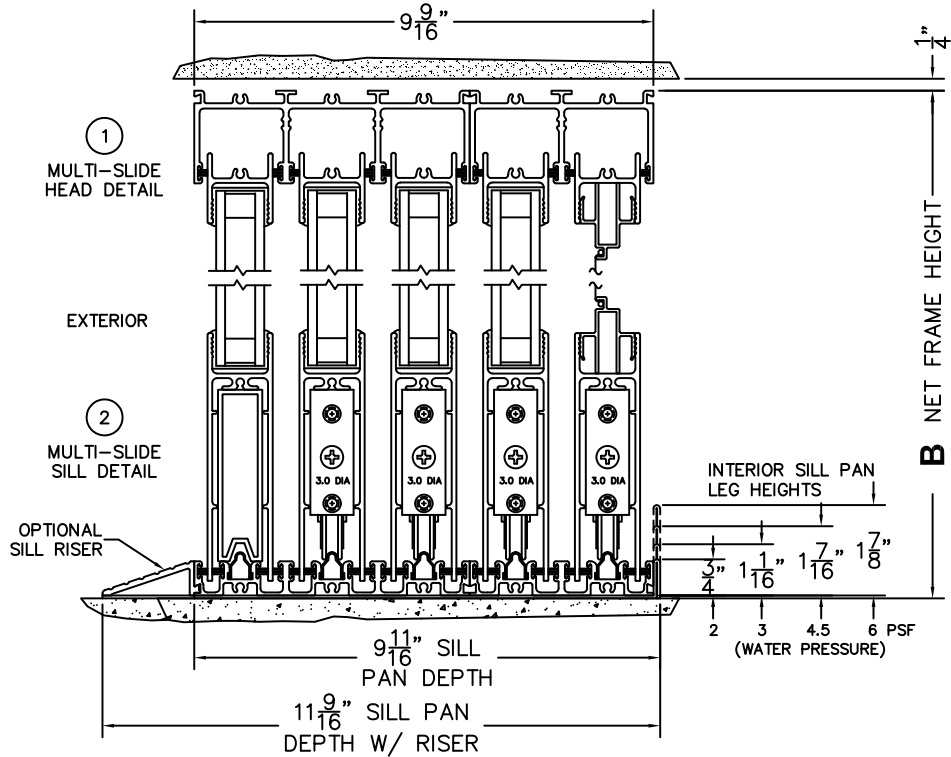

NOTES:

(USE RULER TO SCALE DIMENSIONS IN INCHES)

SCALE: 1/4

OXXXIXXXO DOOR SHOWN

FLEETWOOD
 WINDOWS & DOORS
 FleetwoodUSA.com

NPRWOOD 3070EX M/S
 OXXXIXXXO STANDARD CONFIGURATION
 WITH SCREENS

ORDER NO.:

ITEM NO.:

(USE RULER TO SCALE DIMENSIONS IN INCHES)

SCALE: 1/4

- ③
FIXED JAMB
- ④
INTERLOCKERS
- ⑤
INTERLOCKERS
- ⑥
INTERLOCKERS
- ⑦
MEETING STILES
- ⑧
INTERLOCKERS
- ⑨
INTERLOCKERS
- ⑩
INTERLOCKERS
- ⑪
FIXED JAMB