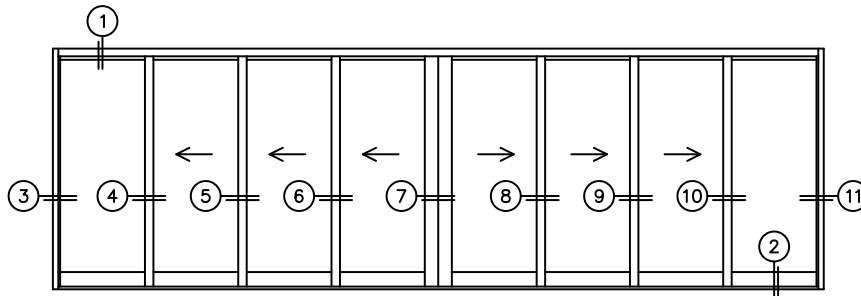

FLEETWOOD
WINDOWS & DOORS
FleetwoodUSA.com

NORWOOD 3070EX M/S
OXXXIXXXO STANDARD CONFIGURATION
WITH SCREENS

ORDER NO.:

ITEM NO.:

REQUIRED DEALER INFO.

A(NET FRAME WIDTH)

B(NET FRAME HEIGHT)

SILL PAN HEIGHT (INTERIOR LEG)
(3/4", 1-1/16", 1-7/16" OR 1-7/8")

NOTES:

(USE RULER TO SCALE DIMENSIONS IN INCHES)

SCALE: 1/4

OXXXIXXXO DOOR SHOWN

(USE RULER TO SCALE DIMENSIONS IN INCHES)

SCALE: 1/4

- ③
FIXED JAMB
- ④
INTERLOCKERS
- ⑤
INTERLOCKERS
- ⑥
INTERLOCKERS
- ⑦
MEETING STILES
- ⑧
INTERLOCKERS
- ⑨
INTERLOCKERS
- ⑩
INTERLOCKERS
- ⑪
FIXED JAMB