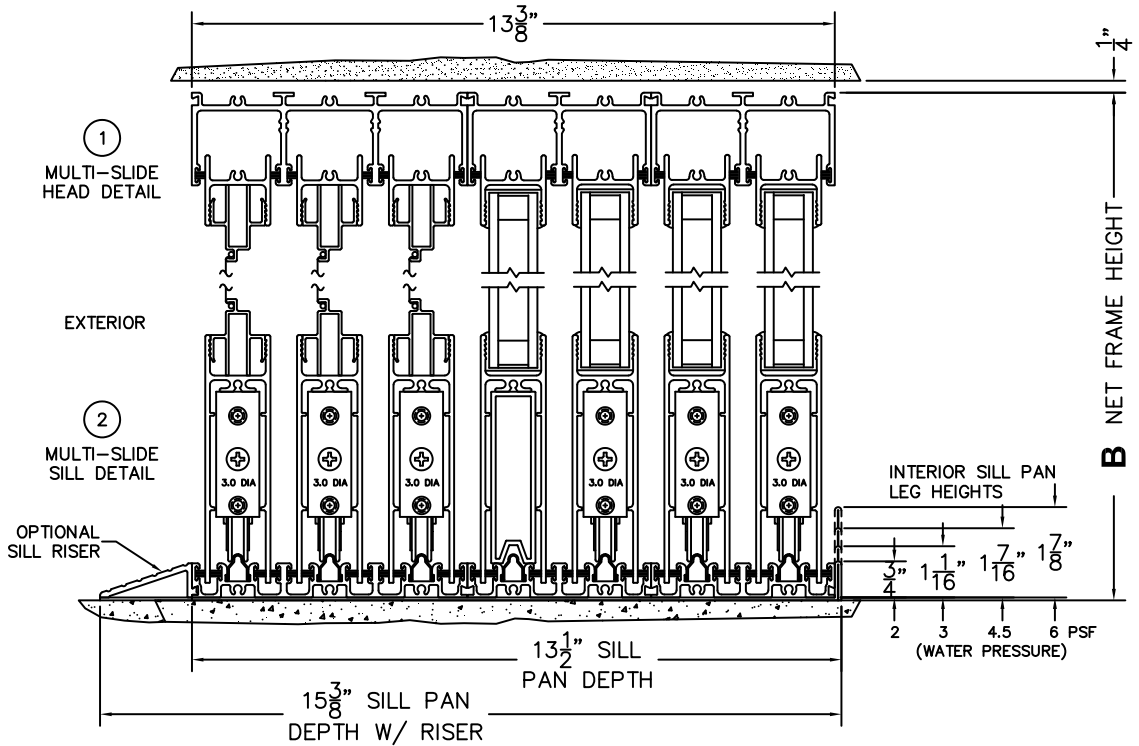

NOTES:

(USE RULER TO SCALE DIMENSIONS IN INCHES)

SCALE: 1/4

OXXXIXXXO DOOR SHOWN

FLEETWOOD
WINDOWS & DOORS
FleetwoodUSA.com

NPRWOOD 3070EX M/S
OXXXIXXXO STANDARD CONFIGURATION
WITH SCREENS

ORDER NO.:

ITEM NO.:

(USE RULER TO SCALE DIMENSIONS IN INCHES)

SCALE: 1/4

- ③
FIXED JAMB
- ④
INTERLOCKERS
- ⑤
INTERLOCKERS
- ⑥
INTERLOCKERS
- ⑦
MEETING STILES
- ⑧
INTERLOCKERS
- ⑨
INTERLOCKERS
- ⑩
INTERLOCKERS
- ⑪
FIXED JAMB

ARCHETYPE LATCH WITH
FLUSH PULL HANDLES