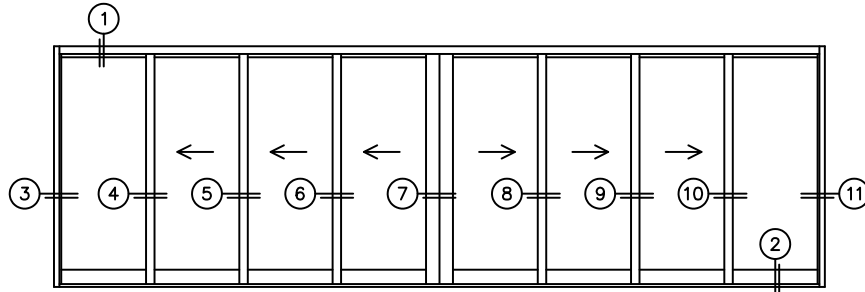

FLEETWOOD
WINDOWS & DOORS
FleetwoodUSA.com

NORWOOD 3070EX M/S
OXXXIXXXO STANDARD CONFIGURATION
WITH SCREENS

ORDER NO.:

ITEM NO.:

REQUIRED DEALER INFO.

A(NET FRAME WIDTH)

B(NET FRAME HEIGHT)

SILL PAN HEIGHT (INTERIOR LEG)
(3/4", 1-1/16", 1-7/16" OR 1-7/8")

NOTES:

(USE RULER TO SCALE DIMENSIONS IN INCHES)

SCALE: 1/4

OXXXIXXXO DOOR SHOWN

FLEETWOOD
WINDOWS & DOORS
FleetwoodUSA.com

NPRWOOD 3070EX M/S
OXXXIXXXO STANDARD CONFIGURATION
WITH SCREENS

ORDER NO.:

ITEM NO.:

(USE RULER TO SCALE DIMENSIONS IN INCHES)

SCALE: 1/4

- ③
FIXED JAMB
- ④
INTERLOCKERS
- ⑤
INTERLOCKERS
- ⑥
INTERLOCKERS
- ⑦
MEETING STILES
- ⑧
INTERLOCKERS
- ⑨
INTERLOCKERS
- ⑩
INTERLOCKERS
- ⑪
FIXED JAMB