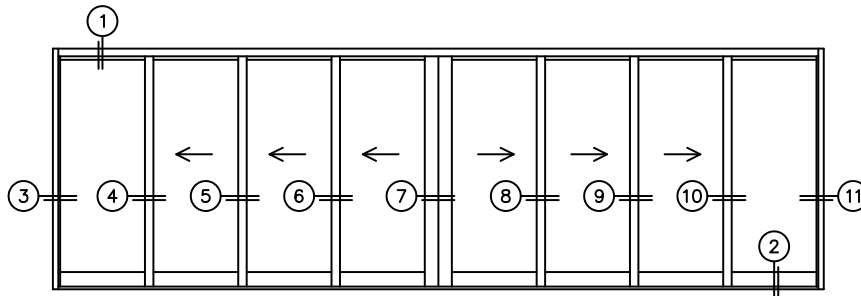

FLEETWOOD
WINDOWS & DOORS
FleetwoodUSA.com

NORWOOD 3070EX M/S
OXXXIXXXO STANDARD CONFIGURATION
WITH SCREENS

ORDER NO.:

ITEM NO.:

REQUIRED DEALER INFO.

A(NET FRAME WIDTH)

B(NET FRAME HEIGHT)

SILL PAN HEIGHT (INTERIOR LEG)
(3/4", 1-1/16", 1-7/16" OR 1-7/8")

NOTES:

(USE RULER TO SCALE DIMENSIONS IN INCHES)

SCALE: 1/4

OXXXIXXXO DOOR SHOWN

(USE RULER TO SCALE DIMENSIONS IN INCHES)

SCALE: 1/4

- ③
FIXED JAMB
- ④
INTERLOCKERS
- ⑤
INTERLOCKERS
- ⑥
INTERLOCKERS
- ⑦
MEETING STILES
- ⑧
INTERLOCKERS
- ⑨
INTERLOCKERS
- ⑩
INTERLOCKERS
- ⑪
FIXED JAMB