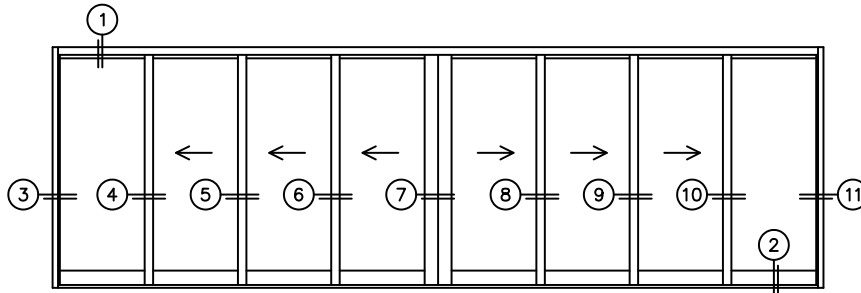

FLEETWOOD
WINDOWS & DOORS
FleetwoodUSA.com

NORWOOD 3070EX M/S
OXXXIXXXO CUSTOM CONFIGURATION
NO SCREENS

ORDER NO.:

ITEM NO.:

REQUIRED DEALER INFO.

A(NET FRAME WIDTH)

B(NET FRAME HEIGHT)

SILL PAN HEIGHT (INTERIOR LEG)
(3/4", 1-1/16", 1-7/16" OR 1-7/8")

NOTES:

(USE RULER TO SCALE DIMENSIONS IN INCHES)

SCALE: 1/4

OXXXIXXXO DOOR SHOWN

FLEETWOOD
WINDOWS & DOORS
FleetwoodUSA.com

NORWOOD 3070EX M/S
OXXXIXXXO CUSTOM CONFIGURATION
NO SCREENS

ORDER NO.:

ITEM NO.:

(USE RULER TO SCALE DIMENSIONS IN INCHES)

SCALE: 1/4

- ③
FIXED JAMB
- ④
INTERLOCKERS
- ⑤
INTERLOCKERS
- ⑥
INTERLOCKERS
- ⑦
MEETING STILES
- ⑧
INTERLOCKERS
- ⑨
INTERLOCKERS
- ⑩
INTERLOCKERS
- ⑪
FIXED JAMB