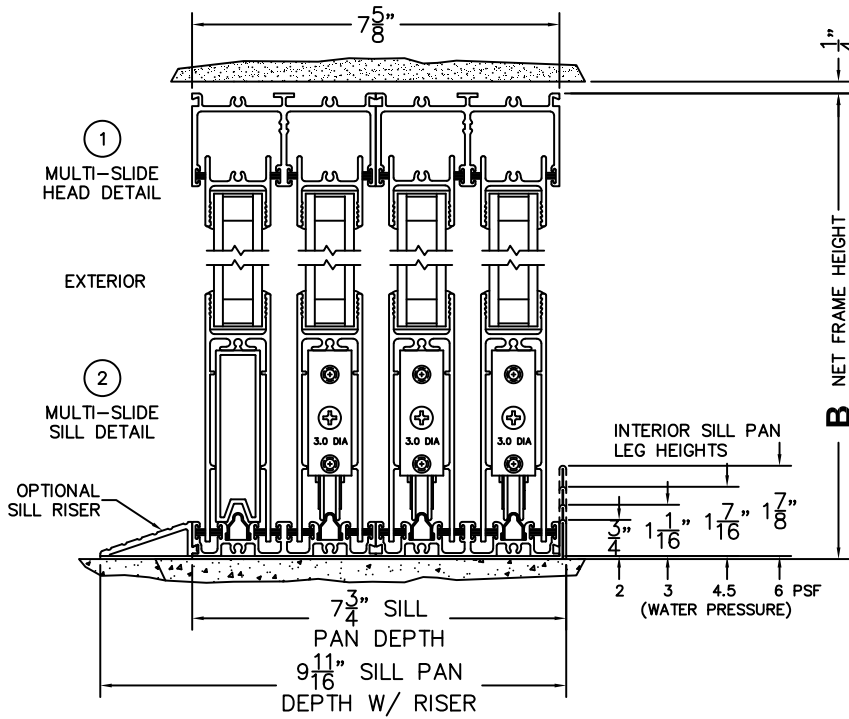

NOTES:

(USE RULER TO SCALE DIMENSIONS IN INCHES)

SCALE: 1/4

OXXXIXXXO DOOR SHOWN

FLEETWOOD
WINDOWS & DOORS
FleetwoodUSA.com

NORWOOD 3070EX M/S
OXXXIXXXO CUSTOM CONFIGURATION
NO SCREENS

ORDER NO.:

ITEM NO.:

(USE RULER TO SCALE DIMENSIONS IN INCHES)

SCALE: 1/4

- ③
FIXED JAMB
- ④
INTERLOCKERS
- ⑤
INTERLOCKERS
- ⑥
INTERLOCKERS
- ⑦
MEETING STILES
- ⑧
INTERLOCKERS
- ⑨
INTERLOCKERS
- ⑩
INTERLOCKERS
- ⑪
FIXED JAMB

ARCHETYPE LATCH WITH
FLUSH PULL HANDLES