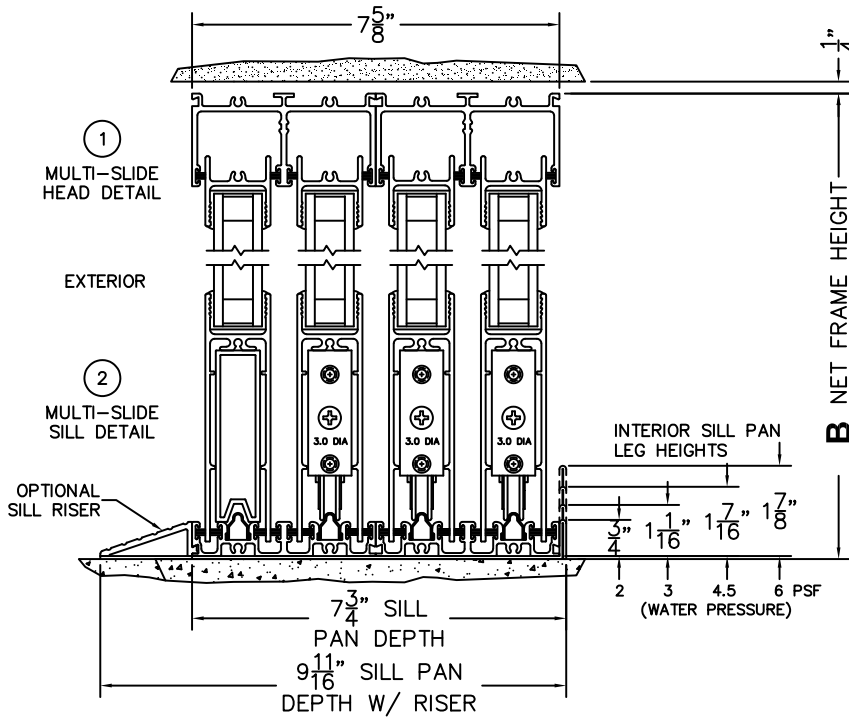

SILL PAN HEIGHT (INTERIOR LEG)  
(3/4", 1-1/16", 1-7/16" OR 1-7/8")

NOTES:

(USE RULER TO SCALE DIMENSIONS IN INCHES)

SCALE: 1/4

OXXXIXXXO DOOR SHOWN

**FLEETWOOD**  
WINDOWS & DOORS  
FleetwoodUSA.com

# NORWOOD 3070EX M/S

OXXXIXXXO CUSTOM CONFIGURATION  
NO SCREENS

ORDER NO.:

ITEM NO.:

REQUIRED DEALER INFO.

**A**(NET FRAME WIDTH)

**B**(NET FRAME HEIGHT)

SILL PAN HEIGHT(INTERIOR LEG)  
(3/4", 1-1/16", 1-7/16" OR 1-7/8")

(USE RULER TO SCALE DIMENSIONS IN INCHES)

SCALE: 1/4

NOTES: