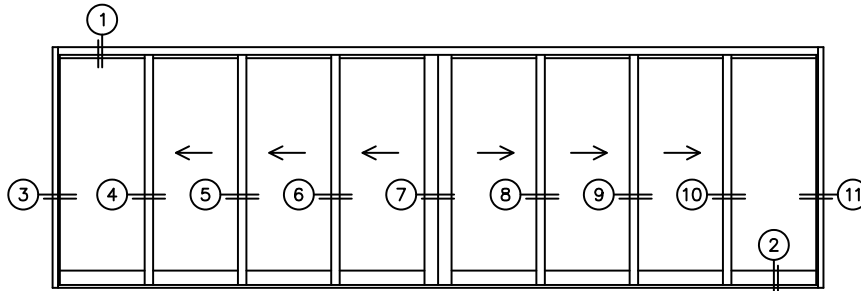

SILL PAN HEIGHT (INTERIOR LEG)  
(3/4", 1-1/16", 1-7/16" OR 1-7/8")

NOTES:

(USE RULER TO SCALE DIMENSIONS IN INCHES)

SCALE: 1/4

OXXXIXXXO DOOR SHOWN

**FLEETWOOD**  
WINDOWS & DOORS  
FleetwoodUSA.com

# NORWOOD 3070EX M/S

OXXXIXXXO CUSTOM CONFIGURATION  
NO SCREENS

ORDER NO.:

ITEM NO.:

REQUIRED DEALER INFO.

**A**(NET FRAME WIDTH)

**B**(NET FRAME HEIGHT)

SILL PAN HEIGHT(INTERIOR LEG)  
(3/4", 1-1/16", 1-7/16" OR 1-7/8")

(USE RULER TO SCALE DIMENSIONS IN INCHES)

SCALE: 1/4

NOTES: