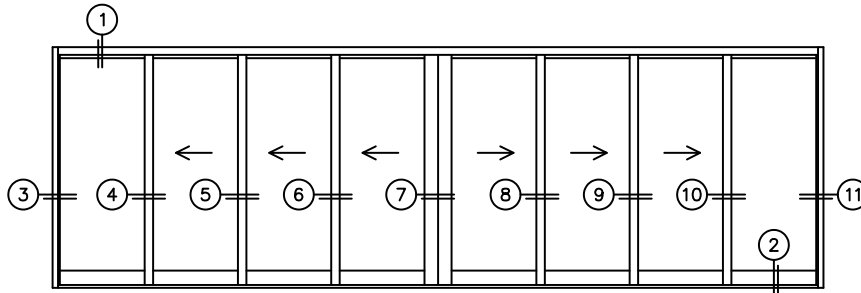

FLEETWOOD
WINDOWS & DOORS
FleetwoodUSA.com

NORWOOD 3070EX M/S
OXXXIXXXO CUSTOM CONFIGURATION
NO SCREENS

ORDER NO.:

ITEM NO.:

REQUIRED DEALER INFO.

A(NET FRAME WIDTH)

B(NET FRAME HEIGHT)

SILL PAN HEIGHT (INTERIOR LEG)
(3/4", 1-1/16", 1-7/16" OR 1-7/8")

NOTES:

(USE RULER TO SCALE DIMENSIONS IN INCHES)

SCALE: 1/4

OXXXIXXXO DOOR SHOWN

FLEETWOOD
WINDOWS & DOORS
FleetwoodUSA.com

NORWOOD 3070EX M/S

OXXXIXXXO CUSTOM CONFIGURATION
NO SCREENS

ORDER NO.:

ITEM NO.:

REQUIRED DEALER INFO.

A(NET FRAME WIDTH)

B(NET FRAME HEIGHT)

SILL PAN HEIGHT(INTERIOR LEG)
(3/4", 1-1/16", 1-7/16" OR 1-7/8")

(USE RULER TO SCALE DIMENSIONS IN INCHES)

SCALE: 1/4

NOTES: