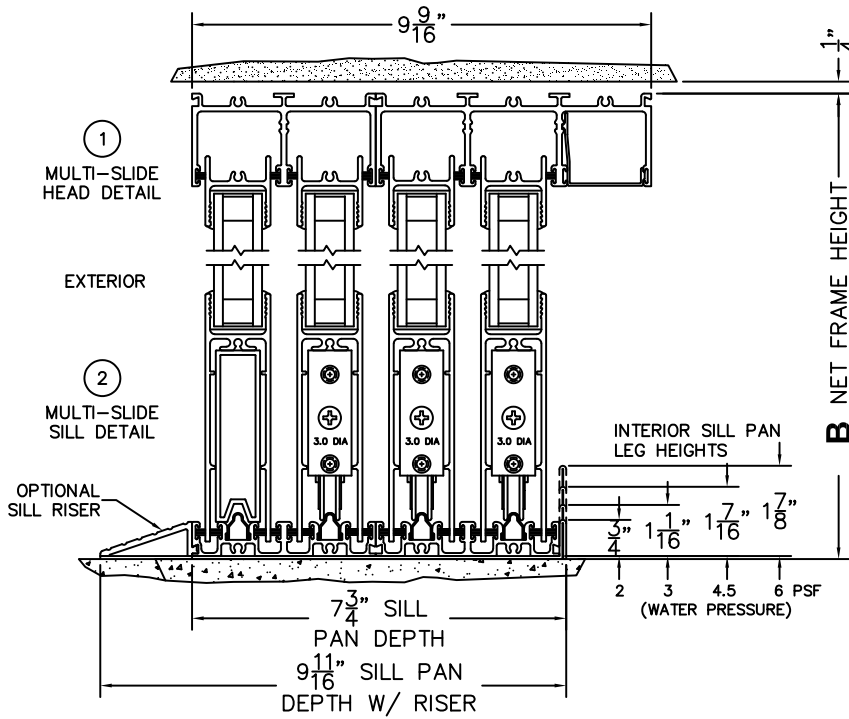

NOTES:

(USE RULER TO SCALE DIMENSIONS IN INCHES)

SCALE: 1/4

OXXXIXXXO DOOR SHOWN

FLEETWOOD
WINDOWS & DOORS
FleetwoodUSA.com

NORWOOD 3070EX M/S

OXXXIXXXO CUSTOM CONFIGURATION
NO SCREENS

ORDER NO.:

ITEM NO.:

REQUIRED DEALER INFO.

A(NET FRAME WIDTH)

B(NET FRAME HEIGHT)

SILL PAN HEIGHT(INTERIOR LEG)
(3/4", 1-1/16", 1-7/16" OR 1-7/8")

(USE RULER TO SCALE DIMENSIONS IN INCHES)

SCALE: 1/4

NOTES: