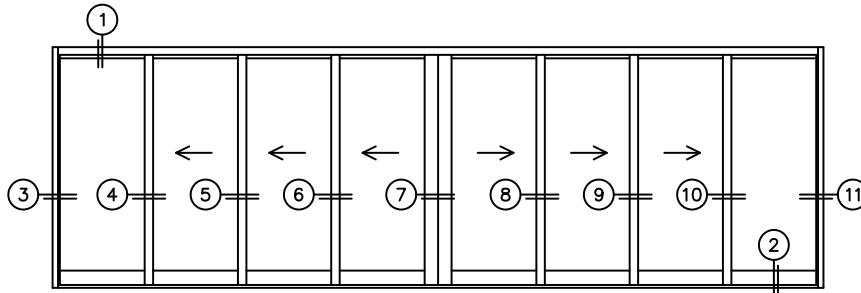

FLEETWOOD
WINDOWS & DOORS
FleetwoodUSA.com

NORWOOD 3070EX M/S
OXXXIXXXO STANDARD CONFIGURATION
NO SCREENS

ORDER NO.:

ITEM NO.:

REQUIRED DEALER INFO.

A(NET FRAME WIDTH)

B(NET FRAME HEIGHT)

SILL PAN HEIGHT (INTERIOR LEG)
(3/4", 1-1/16", 1-7/16" OR 1-7/8")

NOTES:

(USE RULER TO SCALE DIMENSIONS IN INCHES)

SCALE: 1/4

OXXXIXXXO DOOR SHOWN

FLEETWOOD
WINDOWS & DOORS
FleetwoodUSA.com

NORWOOD 3070EX M/S
OXXXIXXXO STANDARD CONFIGURATION
NO SCREENS

ORDER NO.:

ITEM NO.:

(USE RULER TO SCALE DIMENSIONS IN INCHES)

SCALE: 1/4