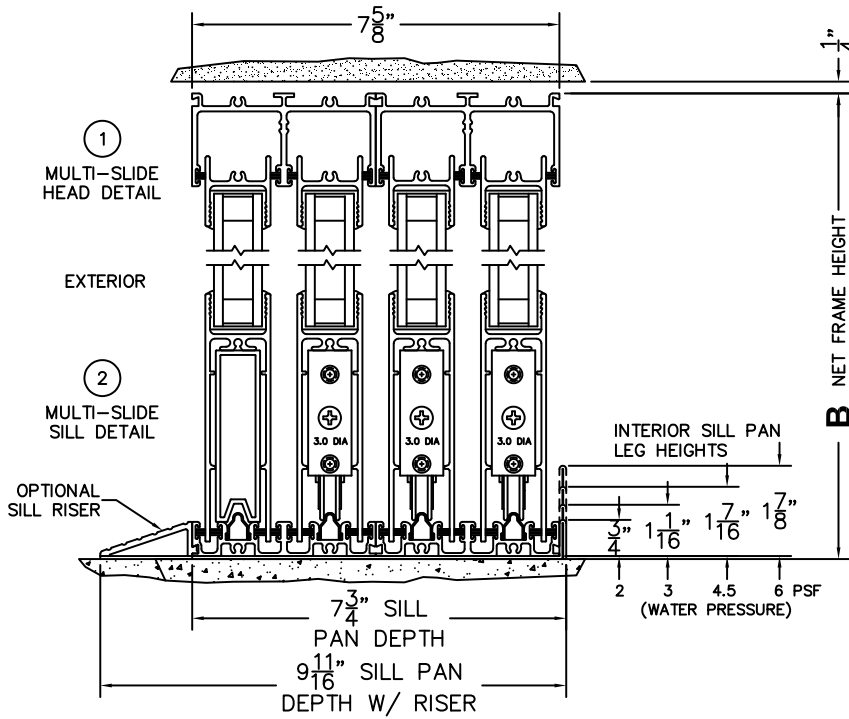

NOTES:

(USE RULER TO SCALE DIMENSIONS IN INCHES)

SCALE: 1/4

OXXXIXXXO DOOR SHOWN

FLEETWOOD
WINDOWS & DOORS
FleetwoodUSA.com

NORWOOD 3070EX M/S
OXXXIXXXO STANDARD CONFIGURATION
NO SCREENS

ORDER NO.:

ITEM NO.:

(USE RULER TO SCALE DIMENSIONS IN INCHES)

SCALE: 1/4