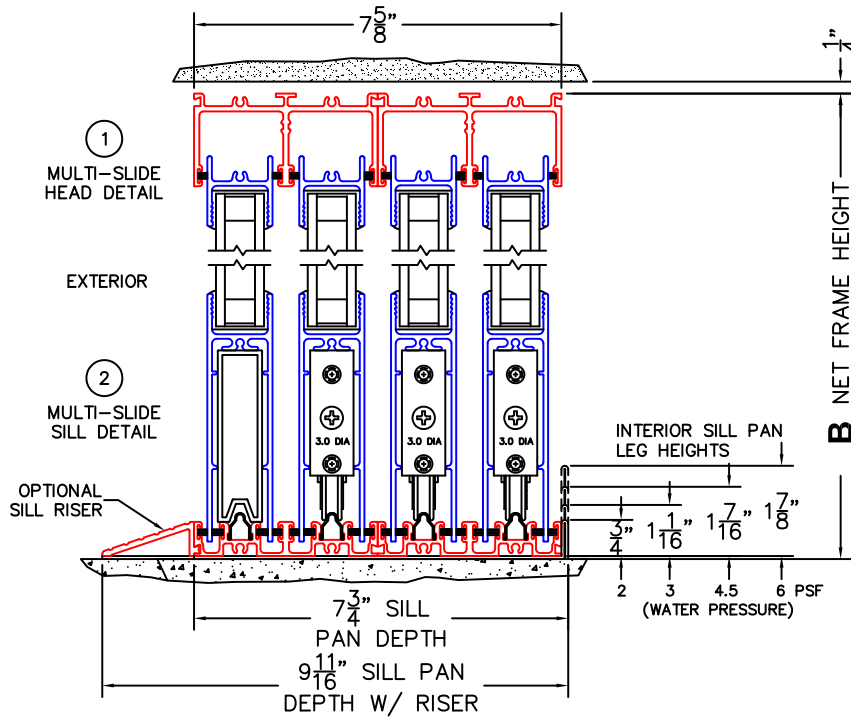

NOTES:

(USE RULER TO SCALE DIMENSIONS IN INCHES)

SCALE: 1/4

OXXXIXXXO DOOR SHOWN

FLEETWOOD
WINDOWS & DOORS
FleetwoodUSA.com

NORWOOD 3070EX M/S

OXXXIXXXO CUSTOM CONFIGURATION
NO SCREENS

ORDER NO.:

ITEM NO.:

REQUIRED DEALER INFO.

A(NET FRAME WIDTH)

B(NET FRAME HEIGHT)

SILL PAN HEIGHT(INTERIOR LEG)
(3/4", 1-1/16", 1-7/16" OR 1-7/8")

(USE RULER TO SCALE DIMENSIONS IN INCHES)

SCALE: 1/4

NOTES: