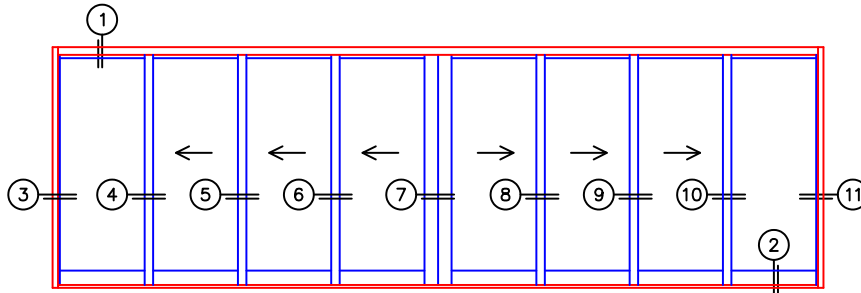

FLEETWOOD
WINDOWS & DOORS
FleetwoodUSA.com

NORWOOD 3070EX M/S
OXXXIXXXO CUSTOM CONFIGURATION
NO SCREENS

ORDER NO.:

ITEM NO.:

REQUIRED DEALER INFO.

A(NET FRAME WIDTH)

B(NET FRAME HEIGHT)

SILL PAN HEIGHT (INTERIOR LEG)
(3/4", 1-1/16", 1-7/16" OR 1-7/8")

NOTES:

(USE RULER TO SCALE DIMENSIONS IN INCHES)

SCALE: 1/4

OXXXIXXXO DOOR SHOWN

FLEETWOOD
WINDOWS & DOORS
FleetwoodUSA.com

NORWOOD 3070EX M/S

OXXXIXXXO CUSTOM CONFIGURATION
NO SCREENS

ORDER NO.:

ITEM NO.:

REQUIRED DEALER INFO.

A(NET FRAME WIDTH)

B(NET FRAME HEIGHT)

SILL PAN HEIGHT(INTERIOR LEG)
(3/4", 1-1/16", 1-7/16" OR 1-7/8")

(USE RULER TO SCALE DIMENSIONS IN INCHES)

SCALE: 1/4

NOTES: