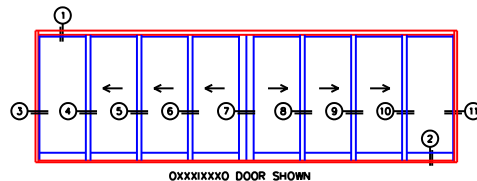

FLEETWOOD
WINDOWS & DOORS
FleetwoodUSA.com

NORWOOD 3070EX M/S
OXXXIXXXO STANDARD CONFIGURATION
NO SCREENS

ORDER NO.:

ITEM NO.:

REQUIRED DEALER INFO.

A (NET FRAME WIDTH)

B (NET FRAME HEIGHT)

NOTES: