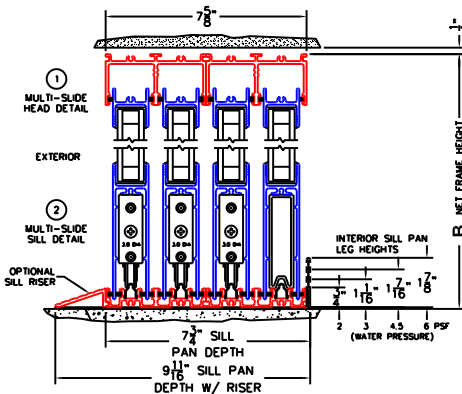

FLEETWOOD
WINDOWS & DOORS
FleetwoodUSA.com

NORWOOD 3070EX M/S
OXXXIXXXO STANDARD CONFIGURATION
NO SCREENS

ORDER NO.:

ITEM NO.:

REQUIRED DEALER INFO.

A (NET FRAME WIDTH)

B (NET FRAME HEIGHT)

NOTES: