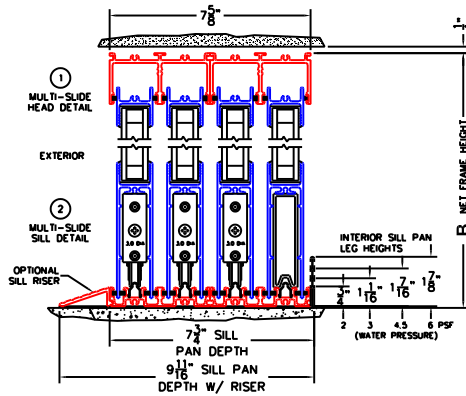

FLEETWOOD
WINDOWS & DOORS
FleetwoodUSA.com

NORWOOD 3070EX M/S
OXXXIXXXO STANDARD CONFIGURATION
NO SCREENS

ORDER NO.:

ITEM NO.:

REQUIRED DEALER INFO.

A (NET FRAME WIDTH)

B (NET FRAME HEIGHT)

NOTES: