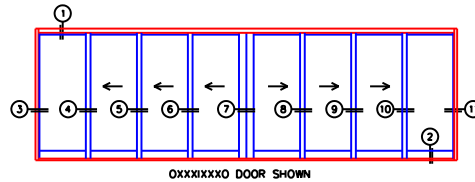

FLEETWOOD
WINDOWS & DOORS
FleetwoodUSA.com

NORWOOD 3070EX M/S
OXXXIXXXO STANDARD CONFIGURATION
NO SCREENS

ORDER NO.:

ITEM NO.:

REQUIRED DEALER INFO.

A (NET FRAME WIDTH)

B (NET FRAME HEIGHT)

NOTES:

OXXXIXXXO DOOR SHOWN