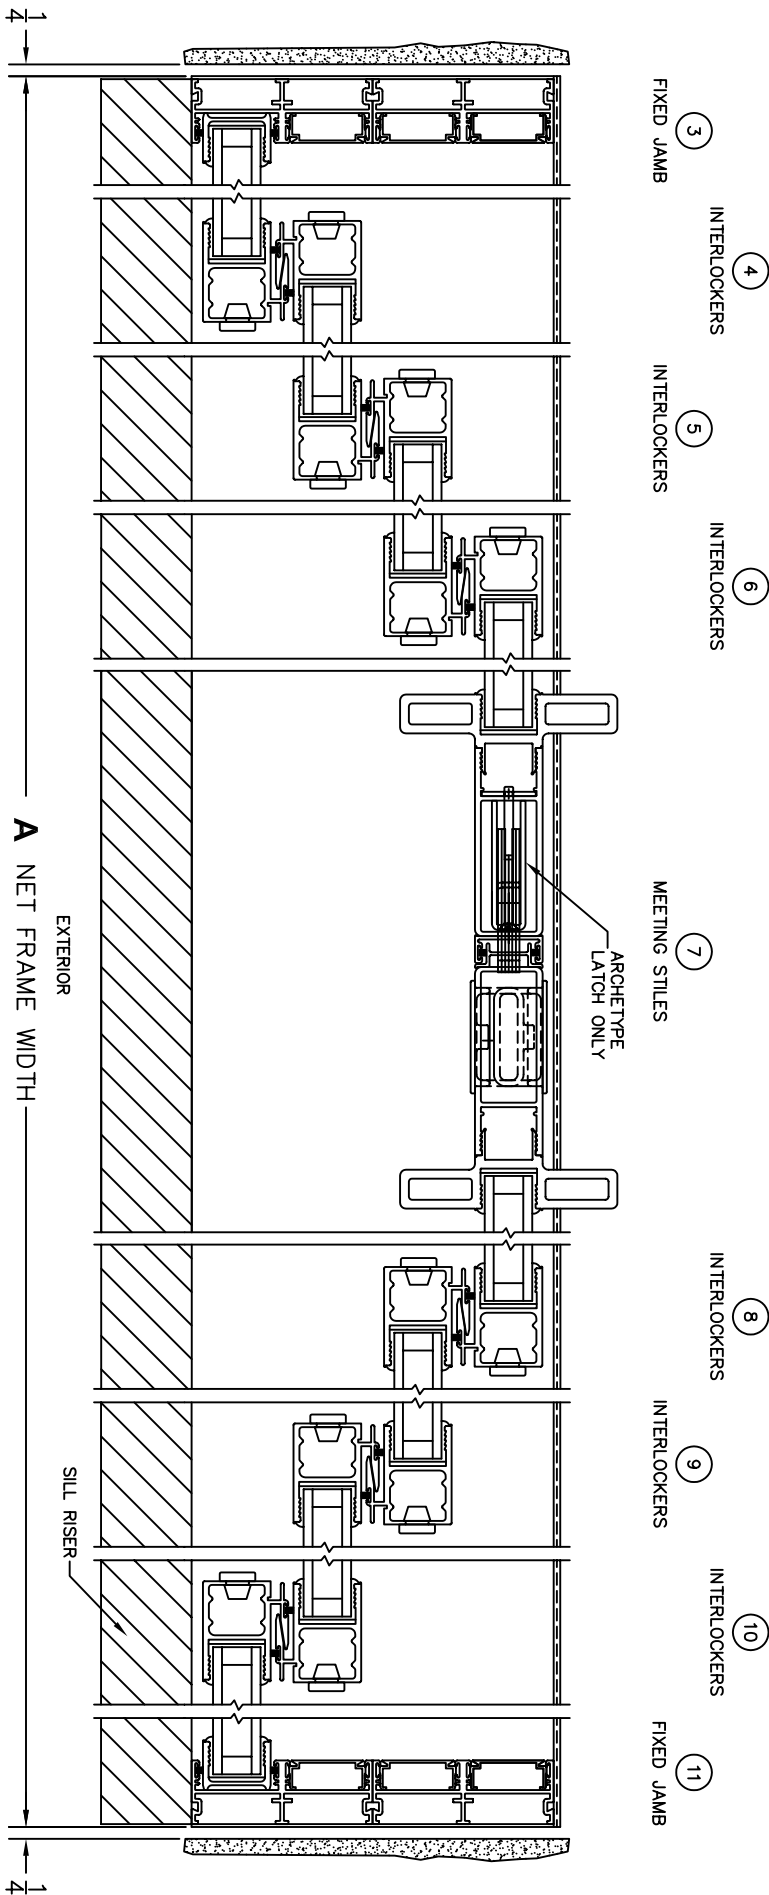

FLEETWOOD
WINDOWS & DOORS
FleetwoodUSA.com

NORWOOD 3070EX M/S
OXXXIXXXO CUSTOM CONFIGURATION
NO SCREENS

ORDER NO.:

ITEM NO.:

REQUIRED DEALER INFO.

A (NET FRAME WIDTH)

B (NET FRAME HEIGHT)

SILL PAN HEIGHT (INTERIOR LEG)
(3/4", 1-1/16", 1-7/16" OR 1-7/8")

NOTES:

SCALE: 1/4

OXXXIXXXO DOOR SHOWN

FLEETWOOD
WINDOWS & DOORS
FleetwoodUSA.com

NORWOOD 3070EX M/S
0XXXXXXO CUSTOM CONFIGURATION
NO SCREENS

ORDER NO.:

ITEM NO.:

SCALE: 1/4

1/4
EXTERIOR
A NET FRAME WIDTH
1/4

SILL RISER

FLEETWOOD
 WINDOWS & DOORS
 FleetwoodUSA.com

NORWOOD 3070EX M/S
 OXXXXXXO CUSTOM CONFIGURATION
 NO SCREENS

ORDER NO.:

ITEM NO.:

SCALE: 1/4

DOOR SHOWN IN OPEN POSITION