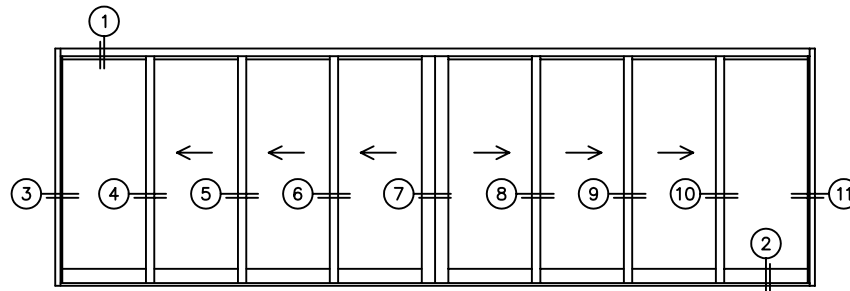

FLEETWOOD
WINDOWS & DOORS
FleetwoodUSA.com

NORWOOD 3070EX M/S
OXXXIXXXO CUSTOM CONFIGURATION
NO SCREENS

ORDER NO.:

ITEM NO.:

REQUIRED DEALER INFO.

A (NET FRAME WIDTH)

B (NET FRAME HEIGHT)

SILL PAN HEIGHT (INTERIOR LEG)
(3/4", 1-1/16", 1-7/16" OR 1-7/8")

NOTES:

SCALE: 1/4

OXXXIXXXO DOOR SHOWN

FLEETWOOD
WINDOWS & DOORS
FleetwoodUSA.com

NORWOOD 3070EX M/S
0XXXXXXO CUSTOM CONFIGURATION
NO SCREENS

ORDER NO.:

ITEM NO.:

SCALE: 1/4

1/4
EXTERIOR
A NET FRAME WIDTH
1/4

SILL RISER

FLEETWOOD
 WINDOWS & DOORS
 FleetwoodUSA.com

NORWOOD 3070EX M/S
 OXXXXXXO CUSTOM CONFIGURATION
 NO SCREENS

ORDER NO.:

ITEM NO.:

SCALE: 1/4

DOOR SHOWN IN OPEN POSITION