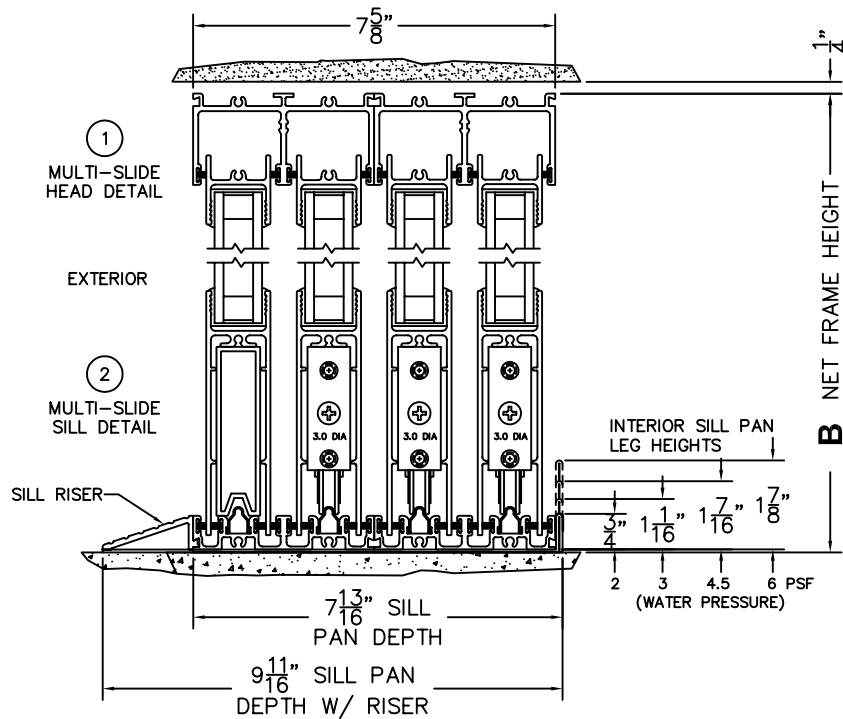

FLEETWOOD
WINDOWS & DOORS
FleetwoodUSA.com

NORWOOD 3070EX M/S
OXXXIXXXO CUSTOM CONFIGURATION
NO SCREENS

ORDER NO.:

ITEM NO.:

REQUIRED DEALER INFO.

A (NET FRAME WIDTH)

B (NET FRAME HEIGHT)

SILL PAN HEIGHT (INTERIOR LEG)
(3/4", 1-1/16", 1-7/16" OR 1-7/8")

NOTES:

SCALE: 1/4

OXXXIXXXO DOOR SHOWN

FLEETWOOD
WINDOWS & DOORS
FleetwoodUSA.com

NORWOOD 3070EX M/S
0XXXXXXO CUSTOM CONFIGURATION
NO SCREENS

ORDER NO.:

ITEM NO.:

SCALE: 1/4