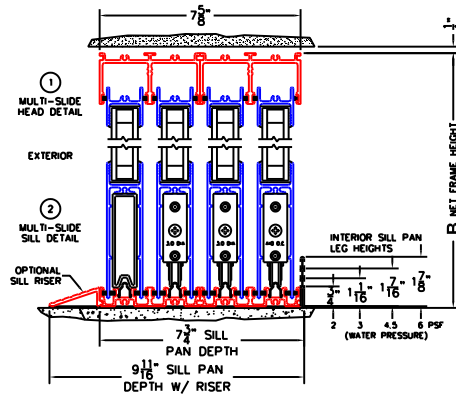

FLEETWOOD
WINDOWS & DOORS
FleetwoodUSA.com

NORWOOD 3070EX M/S
OXXXIXXXO CUSTOM CONFIGURATION
NO SCREENS

ORDER NO.:

ITEM NO.:

REQUIRED DEALER INFO.

A (NET FRAME WIDTH)

B (NET FRAME HEIGHT)

NOTES: