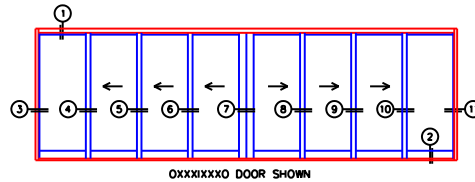

FLEETWOOD
WINDOWS & DOORS
FleetwoodUSA.com

NORWOOD 3070EX M/S
OXXXIXXXO CUSTOM CONFIGURATION
NO SCREENS

ORDER NO.:

ITEM NO.:

REQUIRED DEALER INFO.

A (NET FRAME WIDTH)

B (NET FRAME HEIGHT)

NOTES:

OXXXIXXXO DOOR SHOWN