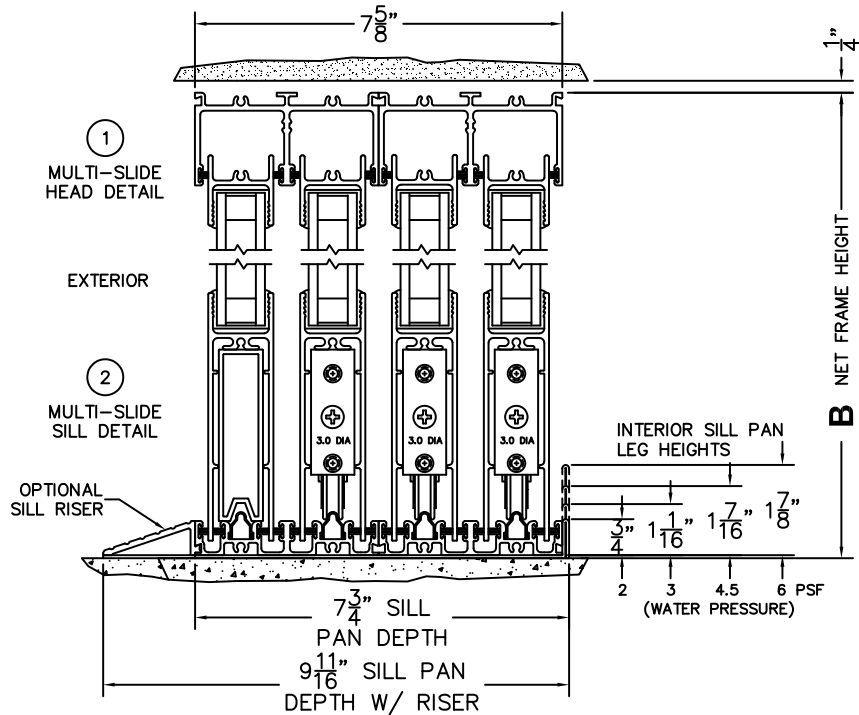

NOTES:

(USE RULER TO SCALE DIMENSIONS IN INCHES)

SCALE: 1/4

OXXXIXXO DOOR SHOWN

FLEETWOOD
WINDOWS & DOORS
FleetwoodUSA.com

NORWOOD 3070EX M/S

OXXXIXXO STANDARD CONFIGURATION
NO SCREENS

ORDER NO.:

ITEM NO.:

REQUIRED DEALER INFO.

A (NET FRAME WIDTH)

B (NET FRAME HEIGHT)

SILL PAN HEIGHT (INTERIOR LEG)
(3/4", 1-1/16", 1-7/16" OR 1-7/8")

(USE RULER TO SCALE DIMENSIONS IN INCHES)

SCALE: 1/4

NOTES: