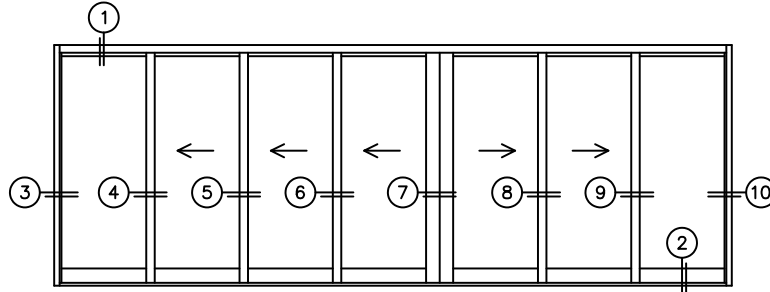

FLEETWOOD
WINDOWS & DOORS
FleetwoodUSA.com

NORWOOD 3070EX M/S
OXXXIXXO STANDARD CONFIGURATION
NO SCREENS

ORDER NO.:

ITEM NO.:

REQUIRED DEALER INFO.

A(NET FRAME WIDTH)

B(NET FRAME HEIGHT)

SILL PAN HEIGHT (INTERIOR LEG)
(3/4", 1-1/16", 1-7/16" OR 1-7/8")

NOTES:

(USE RULER TO SCALE DIMENSIONS IN INCHES)

SCALE: 1/4

OXXXIXXO DOOR SHOWN

FLEETWOOD
WINDOWS & DOORS
FleetwoodUSA.com

NORWOOD 3070EX M/S

OXXXIXXO STANDARD CONFIGURATION
NO SCREENS

ORDER NO.:

ITEM NO.:

REQUIRED DEALER INFO.

A (NET FRAME WIDTH)

B (NET FRAME HEIGHT)

SILL PAN HEIGHT (INTERIOR LEG)
(3/4", 1-1/16", 1-7/16" OR 1-7/8")

(USE RULER TO SCALE DIMENSIONS IN INCHES)

SCALE: 1/4

NOTES: