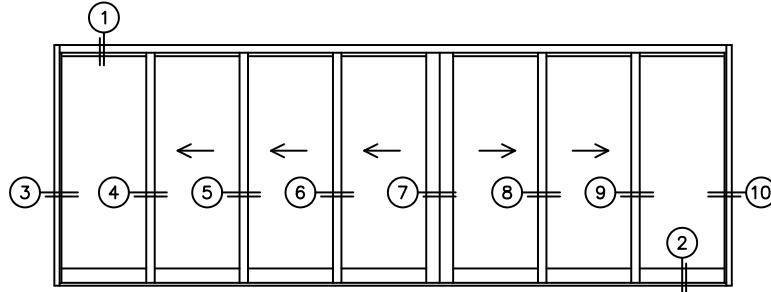

SILL PAN HEIGHT (INTERIOR LEG)  
(3/4", 1-1/16", 1-7/16" OR 1-7/8")

NOTES:

(USE RULER TO SCALE DIMENSIONS IN INCHES)

SCALE: 1/4

OXXXIXXO DOOR SHOWN

**FLEETWOOD**  
WINDOWS & DOORS  
FleetwoodUSA.com

# NORWOOD 3070EX M/S

OXXXIXXO STANDARD CONFIGURATION  
NO SCREENS

ORDER NO.:

ITEM NO.:

REQUIRED DEALER INFO.

**A**(NET FRAME WIDTH)

**B**(NET FRAME HEIGHT)

SILL PAN HEIGHT(INTERIOR LEG)  
(3/4", 1-1/16", 1-7/16" OR 1-7/8")

(USE RULER TO SCALE DIMENSIONS IN INCHES)

SCALE: 1/4

NOTES: