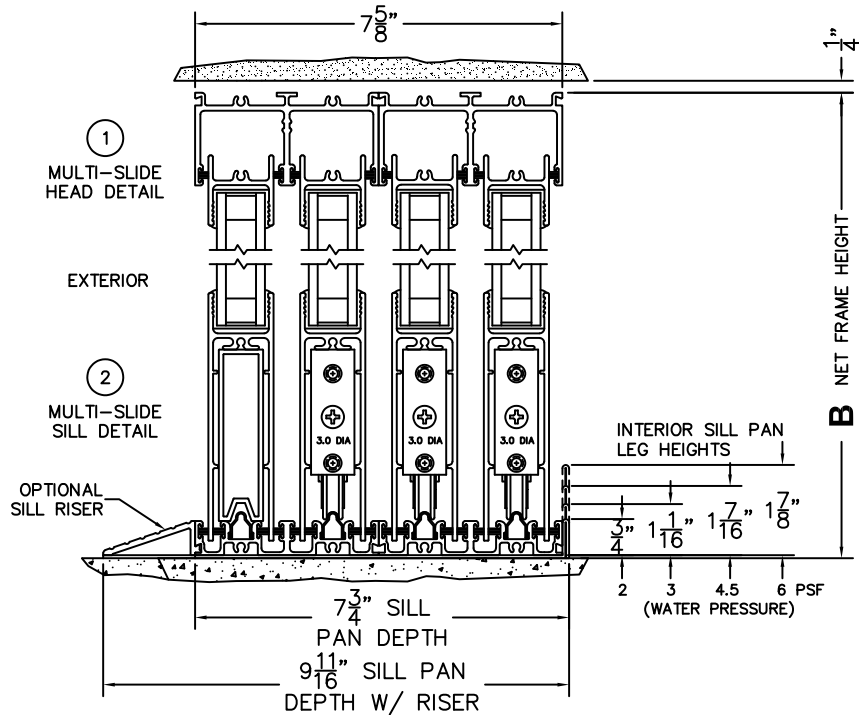

SILL PAN HEIGHT (INTERIOR LEG)  
(3/4", 1-1/16", 1-7/16" OR 1-7/8")

NOTES:

(USE RULER TO SCALE DIMENSIONS IN INCHES)

SCALE: 1/4

OXXXIXXO DOOR SHOWN

**FLEETWOOD**  
WINDOWS & DOORS  
FleetwoodUSA.com

# NORWOOD 3070EX M/S

OXXXIXXO STANDARD CONFIGURATION  
NO SCREENS

ORDER NO.:

ITEM NO.:

REQUIRED DEALER INFO.

**A**(NET FRAME WIDTH)

**B**(NET FRAME HEIGHT)

SILL PAN HEIGHT(INTERIOR LEG)  
(3/4", 1-1/16", 1-7/16" OR 1-7/8")

(USE RULER TO SCALE DIMENSIONS IN INCHES)

SCALE: 1/4

NOTES: