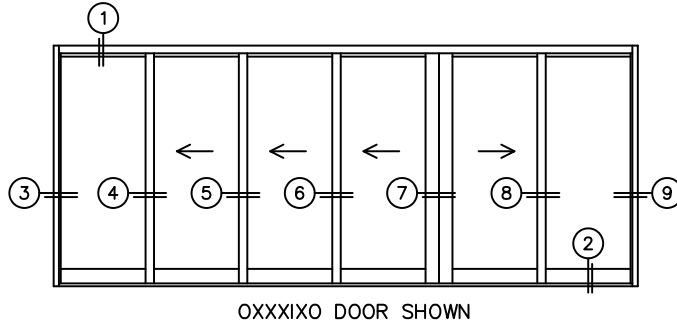

FLEETWOOD
WINDOWS & DOORS
FleetwoodUSA.com

NORWOOD 3070EX M/S
OXXXIXO STANDARD CONFIGURATION
WITH SCREENS

ORDER NO.:

ITEM NO.:

REQUIRED DEALER INFO.

A(NET FRAME WIDTH)

B(NET FRAME HEIGHT)

SILL PAN HEIGHT (INTERIOR LEG)
(3/4", 1-1/16", 1-7/16" OR 1-7/8")

NOTES:

(USE RULER TO SCALE DIMENSIONS IN INCHES)

SCALE: 1/4

(USE RULER TO SCALE DIMENSIONS IN INCHES)

SCALE: 1/4

- ③
FIXED JAMB
- ④
INTERLOCKERS
- ⑤
INTERLOCKERS
- ⑥
INTERLOCKERS
- ⑦
MEETING STILES
- ⑧
INTERLOCKERS
- ⑨
FIXED JAMB