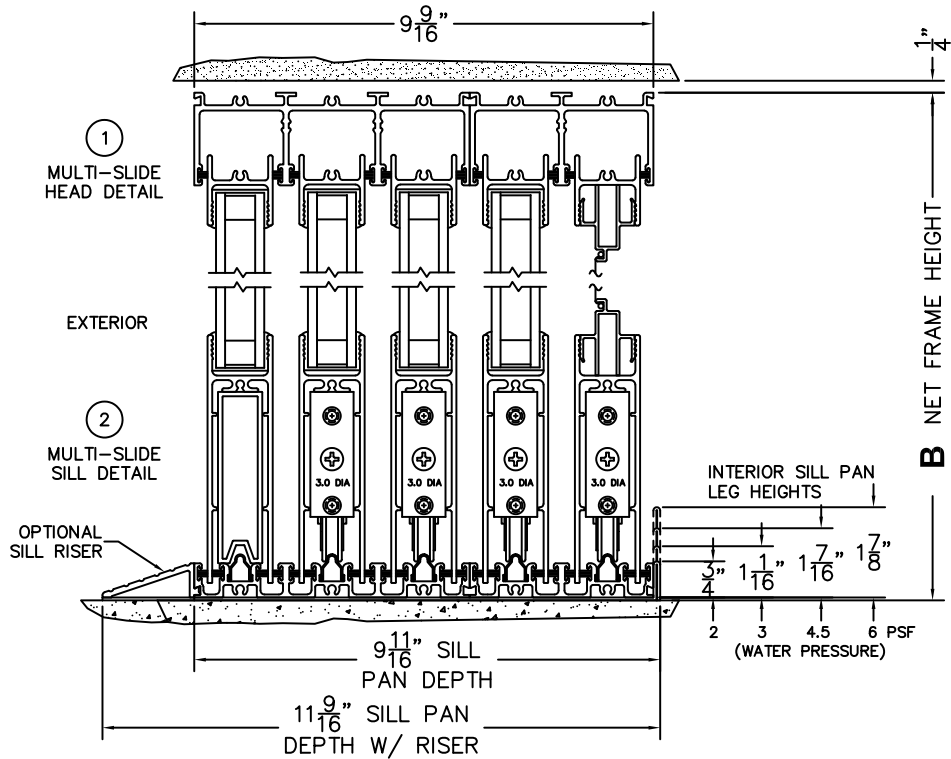

FLEETWOOD
WINDOWS & DOORS
FleetwoodUSA.com

NORWOOD 3070EX M/S
OXXXIXO STANDARD CONFIGURATION
WITH SCREENS

ORDER NO.:

ITEM NO.:

REQUIRED DEALER INFO.

A(NET FRAME WIDTH)

B(NET FRAME HEIGHT)

SILL PAN HEIGHT (INTERIOR LEG)
(3/4", 1-1/16", 1-7/16" OR 1-7/8")

NOTES:

(USE RULER TO SCALE DIMENSIONS IN INCHES)

SCALE: 1/4

(USE RULER TO SCALE DIMENSIONS IN INCHES)

SCALE: 1/4

- ③
FIXED JAMB
- ④
INTERLOCKERS
- ⑤
INTERLOCKERS
- ⑥
INTERLOCKERS
- ⑦
MEETING STILES
- ⑧
INTERLOCKERS
- ⑨
FIXED JAMB