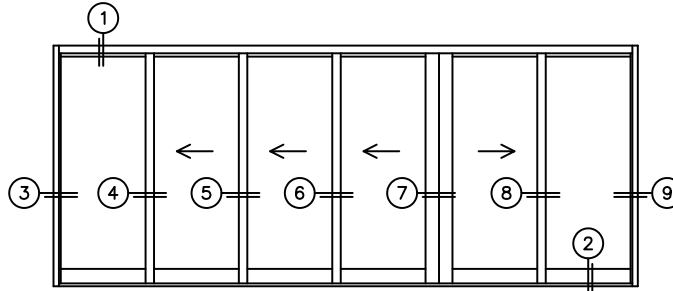

FLEETWOOD
WINDOWS & DOORS
FleetwoodUSA.com

NORWOOD 3070EX M/S
OXXXIXO STANDARD CONFIGURATION
WITH SCREENS

ORDER NO.:

ITEM NO.:

REQUIRED DEALER INFO.

A(NET FRAME WIDTH)

B(NET FRAME HEIGHT)

SILL PAN HEIGHT (INTERIOR LEG)
(3/4", 1-1/16", 1-7/16" OR 1-7/8")

NOTES:

(USE RULER TO SCALE DIMENSIONS IN INCHES)

SCALE: 1/4

OXXXIXO DOOR SHOWN

(USE RULER TO SCALE DIMENSIONS IN INCHES)

SCALE: 1/4