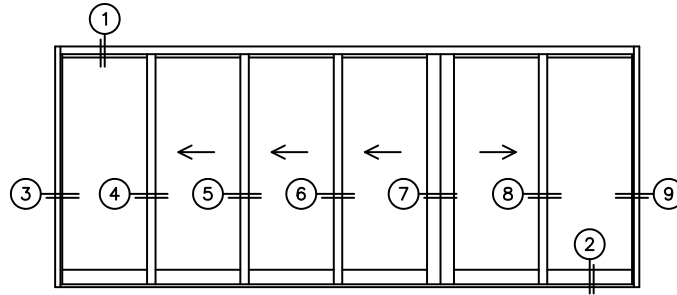

FLEETWOOD
WINDOWS & DOORS
FleetwoodUSA.com

NORWOOD 3070EX M/S
OXXXIXO STANDARD CONFIGURATION
NO SCREENS

ORDER NO.:

ITEM NO.:

REQUIRED DEALER INFO.

A(NET FRAME WIDTH)

B(NET FRAME HEIGHT)

SILL PAN HEIGHT(INTERIOR LEG)
(3/4", 1-1/16", 1-7/16" OR 1-7/8")

NOTES:

(USE RULER TO SCALE DIMENSIONS IN INCHES)

SCALE: 1/4

OXXXIXO DOOR SHOWN

FLEETWOOD
WINDOWS & DOORS
FleetwoodUSA.com

NORWOOD 3070EX M/S

OXXXIXO STANDARD CONFIGURATION
NO SCREENS

ORDER NO.:

ITEM NO.:

REQUIRED DEALER INFO.

A(NET FRAME WIDTH)

B(NET FRAME HEIGHT)

SILL PAN HEIGHT(INTERIOR LEG)
(3/4", 1-1/16", 1-7/16" OR 1-7/8")

(USE RULER TO SCALE DIMENSIONS IN INCHES)

SCALE: 1/4

NOTES: