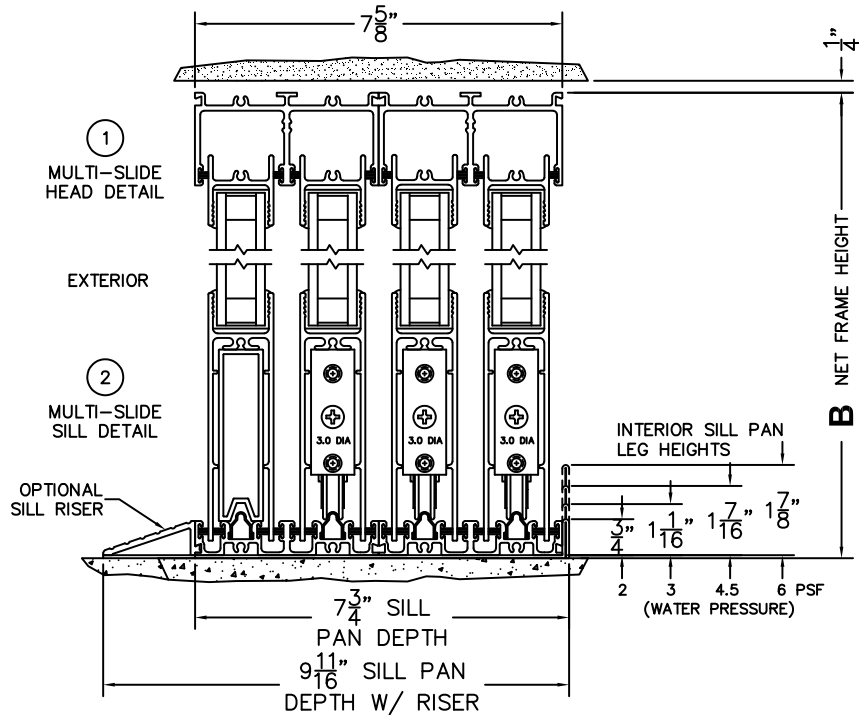

NOTES:

(USE RULER TO SCALE DIMENSIONS IN INCHES)

SCALE: 1/4

OXXXIXO DOOR SHOWN

FLEETWOOD
WINDOWS & DOORS
FleetwoodUSA.com

NORWOOD 3070EX M/S

OXXXIXO STANDARD CONFIGURATION
NO SCREENS

ORDER NO.:

ITEM NO.:

REQUIRED DEALER INFO.

A(NET FRAME WIDTH)

B(NET FRAME HEIGHT)

SILL PAN HEIGHT(INTERIOR LEG)
(3/4", 1-1/16", 1-7/16" OR 1-7/8")

(USE RULER TO SCALE DIMENSIONS IN INCHES)

SCALE: 1/4

NOTES: