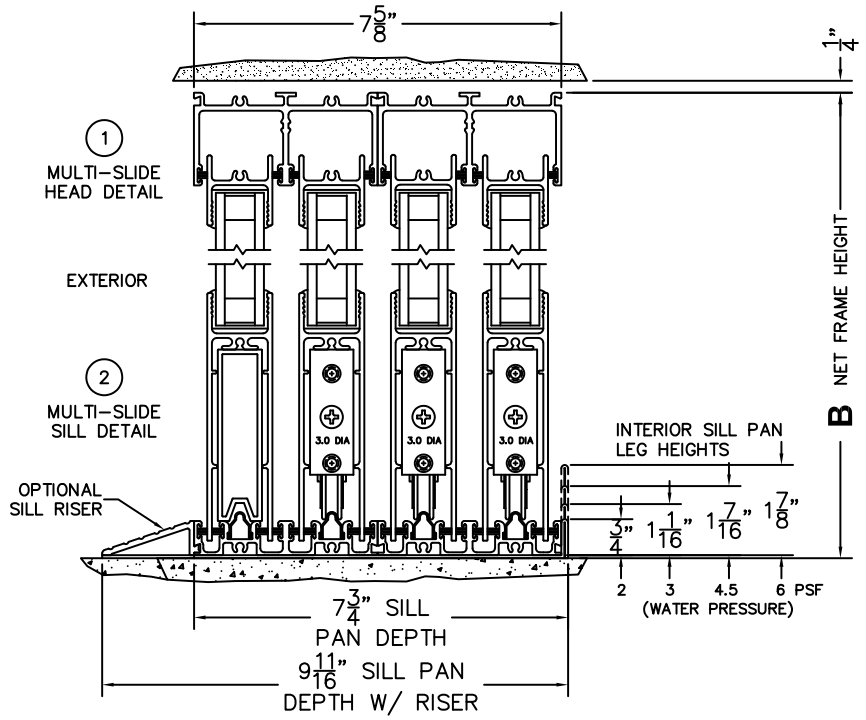

NOTES:

(USE RULER TO SCALE DIMENSIONS IN INCHES)

SCALE: 1/4

OXXXIXO DOOR SHOWN

FLEETWOOD
WINDOWS & DOORS
FleetwoodUSA.com

NORWOOD 3070EX M/S

OXXXIXO STANDARD CONFIGURATION
NO SCREENS

ORDER NO.:

ITEM NO.:

REQUIRED DEALER INFO.

A(NET FRAME WIDTH)

B(NET FRAME HEIGHT)

SILL PAN HEIGHT(INTERIOR LEG)
(3/4", 1-1/16", 1-7/16" OR 1-7/8")

(USE RULER TO SCALE DIMENSIONS IN INCHES)

SCALE: 1/4

NOTES: