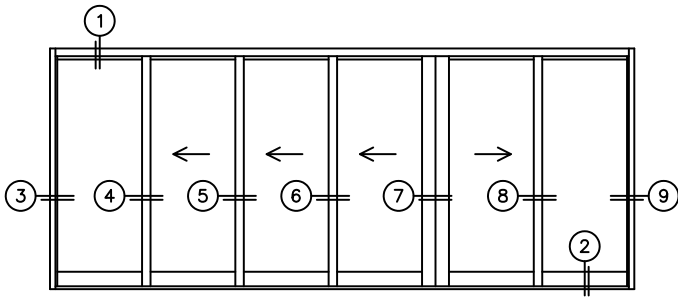

FLEETWOOD
WINDOWS & DOORS
FleetwoodUSA.com

NORWOOD 3070EX M/S
OXXXIXO STANDARD CONFIGURATION
NO SCREENS

ORDER NO.:

ITEM NO.:

REQUIRED DEALER INFO.

A(NET FRAME WIDTH)

B(NET FRAME HEIGHT)

SILL PAN HEIGHT(INTERIOR LEG)
(3/4", 1-1/16", 1-7/16" OR 1-7/8")

NOTES:

(USE RULER TO SCALE DIMENSIONS IN INCHES)

SCALE: 1/4

OXXXIXO DOOR SHOWN

FLEETWOOD
WINDOWS & DOORS
FleetwoodUSA.com

NORWOOD 3070EX M/S

OXXXIXO STANDARD CONFIGURATION
NO SCREENS

ORDER NO.:

ITEM NO.:

REQUIRED DEALER INFO.

A(NET FRAME WIDTH)

B(NET FRAME HEIGHT)

SILL PAN HEIGHT(INTERIOR LEG)
(3/4", 1-1/16", 1-7/16" OR 1-7/8")

(USE RULER TO SCALE DIMENSIONS IN INCHES)

SCALE: 1/4

NOTES: