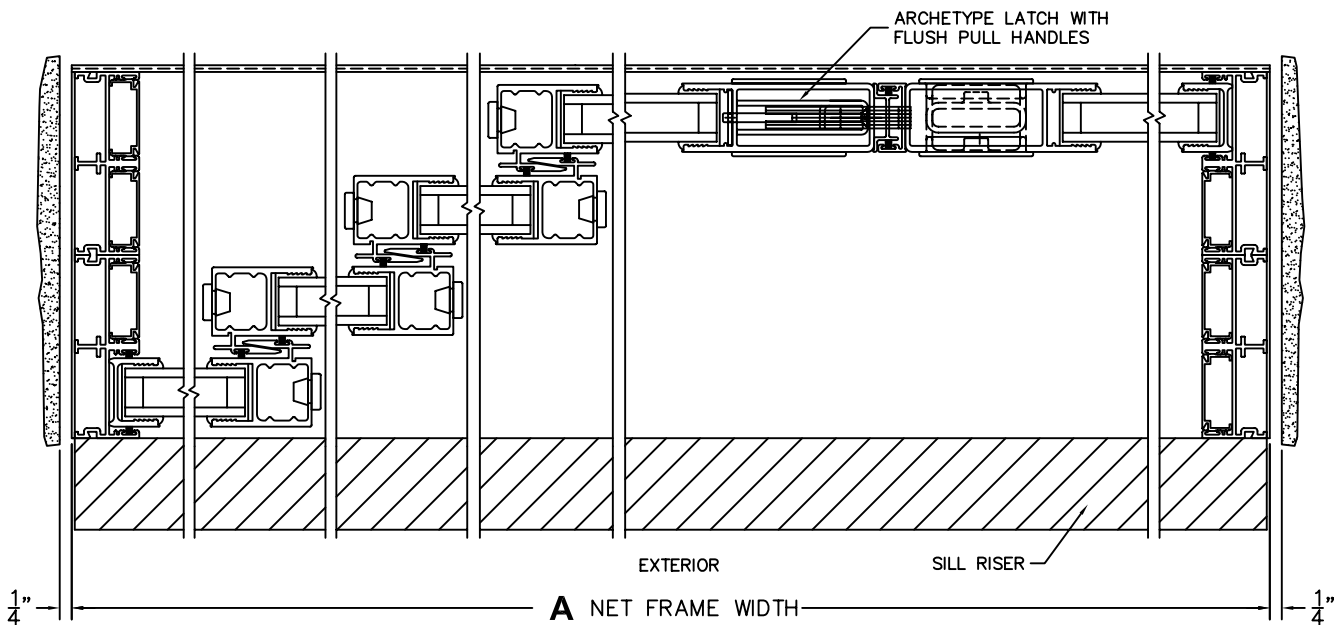

FLEETWOOD
WINDOWS & DOORS
FleetwoodUSA.com

NORWOOD 3070EX M/S
OXXXIO CUSTOM CONFIGURATION
NO SCREENS

ORDER NO.:

ITEM NO.:

REQUIRED DEALER INFO.

A (NET FRAME WIDTH)

B (NET FRAME HEIGHT)

SILL PAN HEIGHT (INTERIOR LEG)
(3/4", 1-1/16", 1-7/16" OR 1-7/8")

NOTES:

SCALE: 1/4

OXXXIO DOOR SHOWN

3 FIXED JAMB INTERLOCKERS INTERLOCKERS INTERLOCKERS

7 MEETING STILES

8 FIXED JAMB

A NET FRAME WIDTH