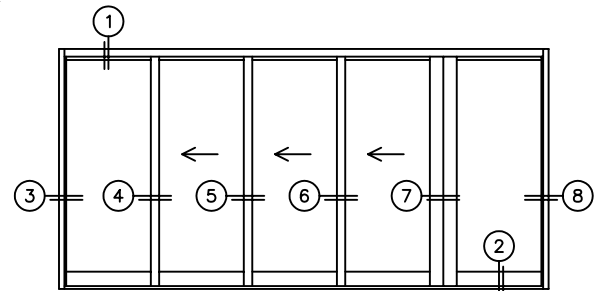

FLEETWOOD
WINDOWS & DOORS
FleetwoodUSA.com

NORWOOD 3070EX M/S
OXXXIO CUSTOM CONFIGURATION
NO SCREENS

ORDER NO.:

ITEM NO.:

REQUIRED DEALER INFO.

A (NET FRAME WIDTH)

B (NET FRAME HEIGHT)

SILL PAN HEIGHT (INTERIOR LEG)
(3/4", 1-1/16", 1-7/16" OR 1-7/8")

NOTES:

SCALE: 1/4

OXXXIO DOOR SHOWN

3 FIXED JAMB INTERLOCKERS INTERLOCKERS INTERLOCKERS

7 MEETING STILES

8 FIXED JAMB

A NET FRAME WIDTH