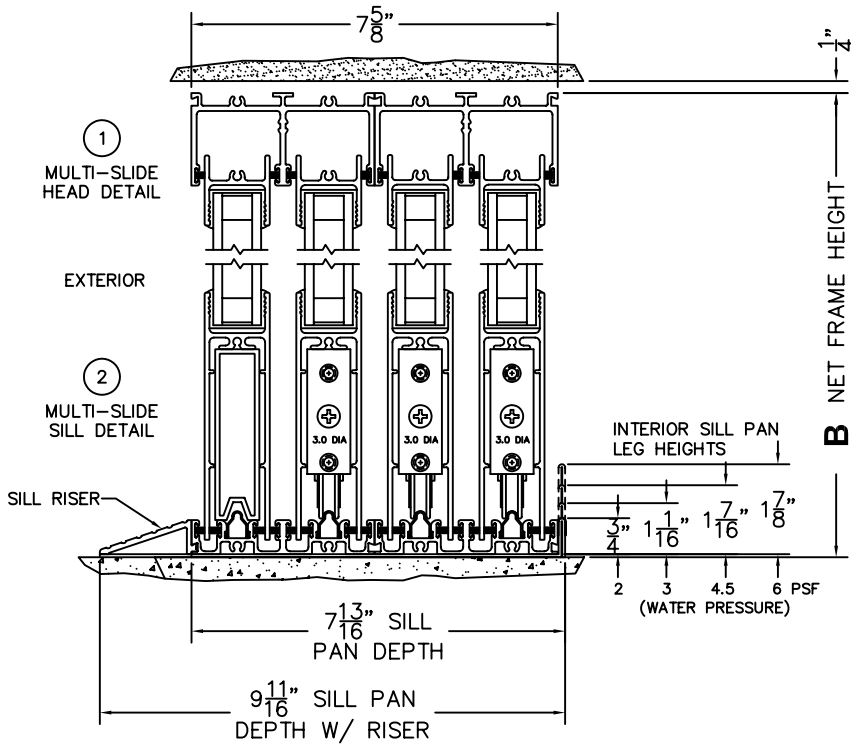

FLEETWOOD
WINDOWS & DOORS
FleetwoodUSA.com

NORWOOD 3070EX M/S
OXXXIO CUSTOM CONFIGURATION
NO SCREENS

ORDER NO.:

ITEM NO.:

REQUIRED DEALER INFO.

A (NET FRAME WIDTH)

B (NET FRAME HEIGHT)

SILL PAN HEIGHT (INTERIOR LEG)
(3/4", 1-1/16", 1-7/16" OR 1-7/8")

NOTES:

SCALE: 1/4

OXXXIO DOOR SHOWN

3 FIXED JAMB INTERLOCKERS INTERLOCKERS INTERLOCKERS

7 MEETING STILES

8 FIXED JAMB

A NET FRAME WIDTH