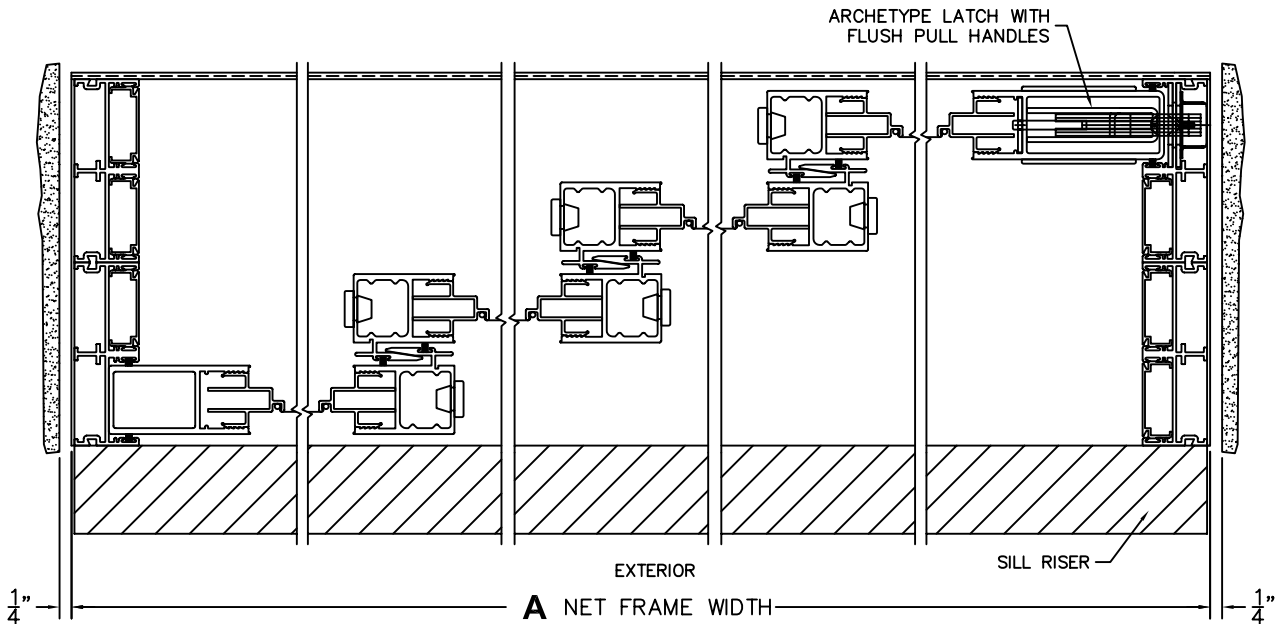

FLEETWOOD
WINDOWS & DOORS
FleetwoodUSA.com

NORWOOD 3070EX M/S
OXXX CUSTOM CONFIGURATION
WITH SCREENS

ORDER NO.:

ITEM NO.:

SCALE: 1/4

REQUIRED DEALER INFO.

A (NET FRAME WIDTH)

B (NET FRAME HEIGHT)

SILL PAN HEIGHT (INTERIOR LEG)
(3/4", 1-1/16", 1-7/16" OR 1-7/8")

NOTES:

- ③
FIXED JAMB
- ④
INTERLOCKERS
- ⑤
INTERLOCKERS
- ⑥
INTERLOCKERS
- ⑦
LOCK JAMB

FLEETWOOD
WINDOWS & DOORS
FleetwoodUSA.com

NORWOOD 3070EX M/S
OXXX CUSTOM CONFIGURATION
WITH SCREENS

ORDER NO.:

ITEM NO.:

SCALE: 1/4

FLUSH STACK: DOOR SHOWN IN OPEN POSITION