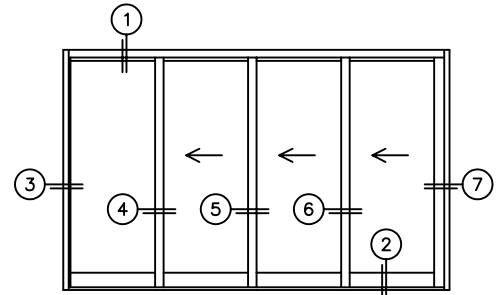

FLEETWOOD
WINDOWS & DOORS
FleetwoodUSA.com

NORWOOD 3070EX M/S
OXXX CUSTOM CONFIGURATION
WITH SCREENS

ORDER NO.:

ITEM NO.:

SCALE: 1/4

REQUIRED DEALER INFO.

A (NET FRAME WIDTH)

B (NET FRAME HEIGHT)

SILL PAN HEIGHT (INTERIOR LEG)
(3/4", 1-1/16", 1-7/16" OR 1-7/8")

NOTES:

- ③
FIXED JAMB
- ④
INTERLOCKERS
- ⑤
INTERLOCKERS
- ⑥
INTERLOCKERS
- ⑦
LOCK JAMB

FLEETWOOD
WINDOWS & DOORS
FleetwoodUSA.com

NORWOOD 3070EX M/S
OXXX CUSTOM CONFIGURATION
WITH SCREENS

ORDER NO.:

ITEM NO.:

SCALE: 1/4

FLUSH STACK: DOOR SHOWN IN OPEN POSITION