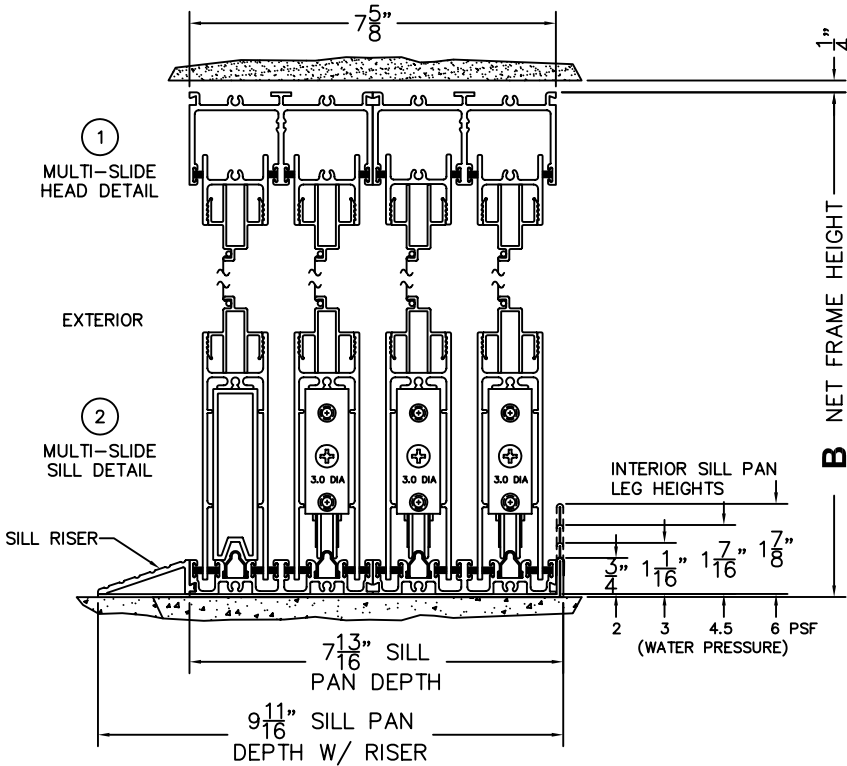

FLEETWOOD
WINDOWS & DOORS
FleetwoodUSA.com

NORWOOD 3070EX M/S
OXXX CUSTOM CONFIGURATION
WITH SCREENS

ORDER NO.:

ITEM NO.:

SCALE: 1/4

REQUIRED DEALER INFO.

A (NET FRAME WIDTH)

B (NET FRAME HEIGHT)

SILL PAN HEIGHT (INTERIOR LEG)
(3/4", 1-1/16", 1-7/16" OR 1-7/8")

NOTES:

- ③
FIXED JAMB
- ④
INTERLOCKERS
- ⑤
INTERLOCKERS
- ⑥
INTERLOCKERS
- ⑦
LOCK JAMB

FLEETWOOD
WINDOWS & DOORS
FleetwoodUSA.com

NORWOOD 3070EX M/S
OXXX CUSTOM CONFIGURATION
WITH SCREENS

ORDER NO.:

ITEM NO.:

SCALE: 1/4

FLUSH STACK: DOOR SHOWN IN OPEN POSITION