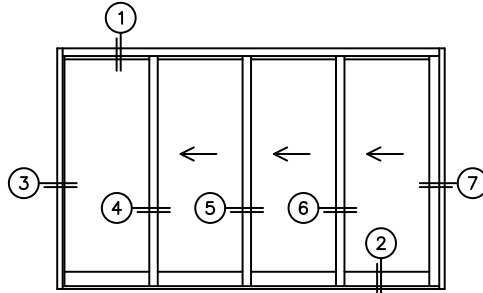

FLEETWOOD
WINDOWS & DOORS
FleetwoodUSA.com

NORWOOD 3070EX M/S
OXXX CUSTOM CONFIGURATION
WITH SCREENS

ORDER NO.:

ITEM NO.:

REQUIRED DEALER INFO.

A(NET FRAME WIDTH)

B(NET FRAME HEIGHT)

SILL PAN HEIGHT (INTERIOR LEG)
(3/4", 1-1/16", 1-7/16" OR 1-7/8")

NOTES:

(USE RULER TO SCALE DIMENSIONS IN INCHES)

SCALE: 1/4

OXXX DOOR SHOWN

FLEETWOOD
WINDOWS & DOORS
FleetwoodUSA.com

NORWOOD 3070EX M/S
OXXX CUSTOM CONFIGURATION
WITH SCREENS

ORDER NO.:

ITEM NO.:

(USE RULER TO SCALE DIMENSIONS IN INCHES)

SCALE: 1/4

- ③
FIXED JAMB
- ④
INTERLOCKERS
- ⑤
INTERLOCKERS
- ⑥
INTERLOCKERS
- ⑦
LOCK JAMB