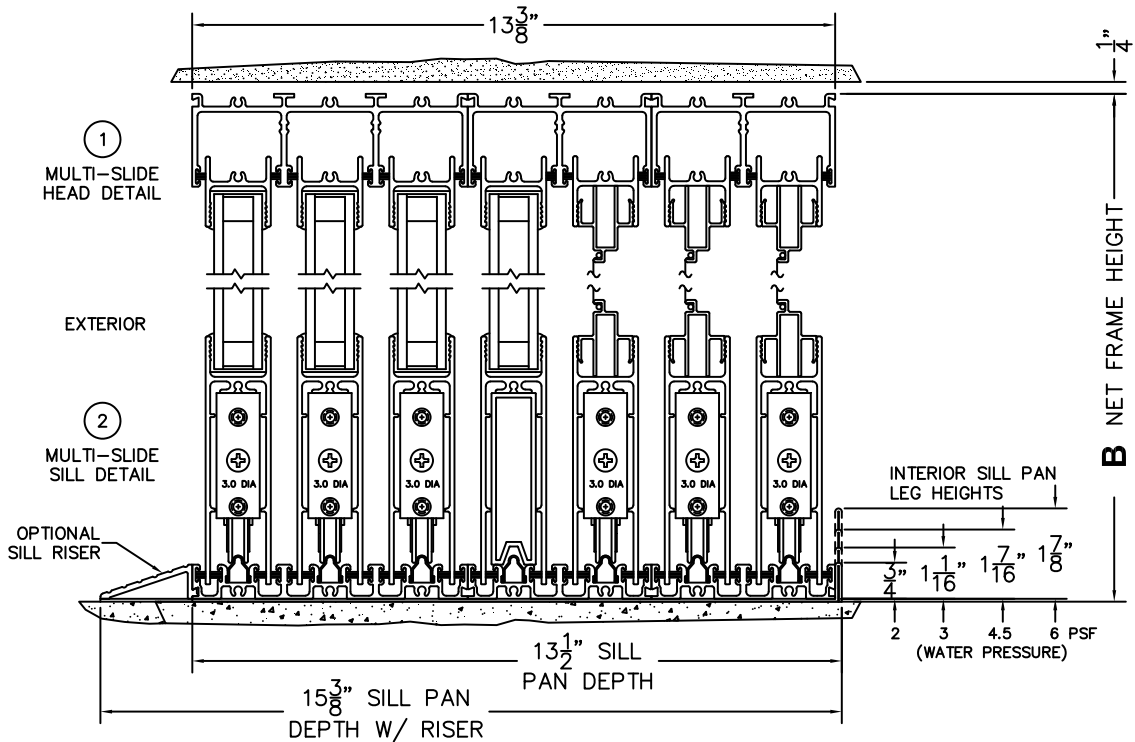

NOTES:

(USE RULER TO SCALE DIMENSIONS IN INCHES)

SCALE: 1/4

OXXX DOOR SHOWN

FLEETWOOD
WINDOWS & DOORS
FleetwoodUSA.com

NORWOOD 3070EX M/S
OXXX CUSTOM CONFIGURATION
WITH SCREENS

ORDER NO.:

ITEM NO.:

(USE RULER TO SCALE DIMENSIONS IN INCHES)

SCALE: 1/4

- ③
FIXED JAMB
- ④
INTERLOCKERS
- ⑤
INTERLOCKERS
- ⑥
INTERLOCKERS
- ⑦
LOCK JAMB