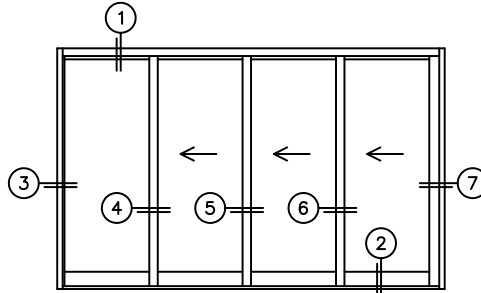

FLEETWOOD
WINDOWS & DOORS
FleetwoodUSA.com

NORWOOD 3070EX M/S
OXXX CUSTOM CONFIGURATION
WITH SCREENS

ORDER NO.:

ITEM NO.:

REQUIRED DEALER INFO.

A(NET FRAME WIDTH)

B(NET FRAME HEIGHT)

SILL PAN HEIGHT (INTERIOR LEG)
(3/4", 1-1/16", 1-7/16" OR 1-7/8")

NOTES:

(USE RULER TO SCALE DIMENSIONS IN INCHES)

SCALE: 1/4

OXXX DOOR SHOWN

FLEETWOOD
WINDOWS & DOORS
FleetwoodUSA.com

NORWOOD 3070EX M/S
OXXX CUSTOM CONFIGURATION
WITH SCREENS

ORDER NO.:

ITEM NO.:

(USE RULER TO SCALE DIMENSIONS IN INCHES)

SCALE: 1/4

- ③
FIXED JAMB
- ④
INTERLOCKERS
- ⑤
INTERLOCKERS
- ⑥
INTERLOCKERS
- ⑦
LOCK JAMB