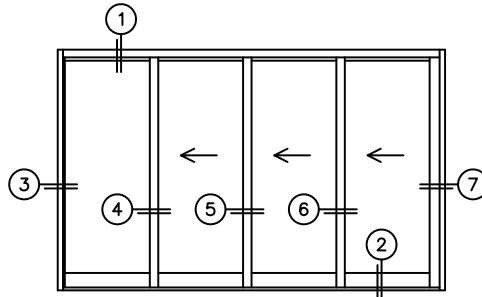

FLEETWOOD
WINDOWS & DOORS
FleetwoodUSA.com

NORWOOD 3070EX M/S
OXXX STANDARD CONFIGURATION
WITH SCREENS

ORDER NO.:

ITEM NO.:

REQUIRED DEALER INFO.

A(NET FRAME WIDTH)

B(NET FRAME HEIGHT)

SILL PAN HEIGHT (INTERIOR LEG)
(3/4", 1-1/16", 1-7/16" OR 1-7/8")

NOTES:

(USE RULER TO SCALE DIMENSIONS IN INCHES)

SCALE: 1/4

OXXX DOOR SHOWN

FLEETWOOD
WINDOWS & DOORS
FleetwoodUSA.com

NORWOOD 3070EX M/S
OXXX STANDARD CONFIGURATION
WITH SCREENS

ORDER NO.:

ITEM NO.:

(USE RULER TO SCALE DIMENSIONS IN INCHES)

SCALE: 1/4