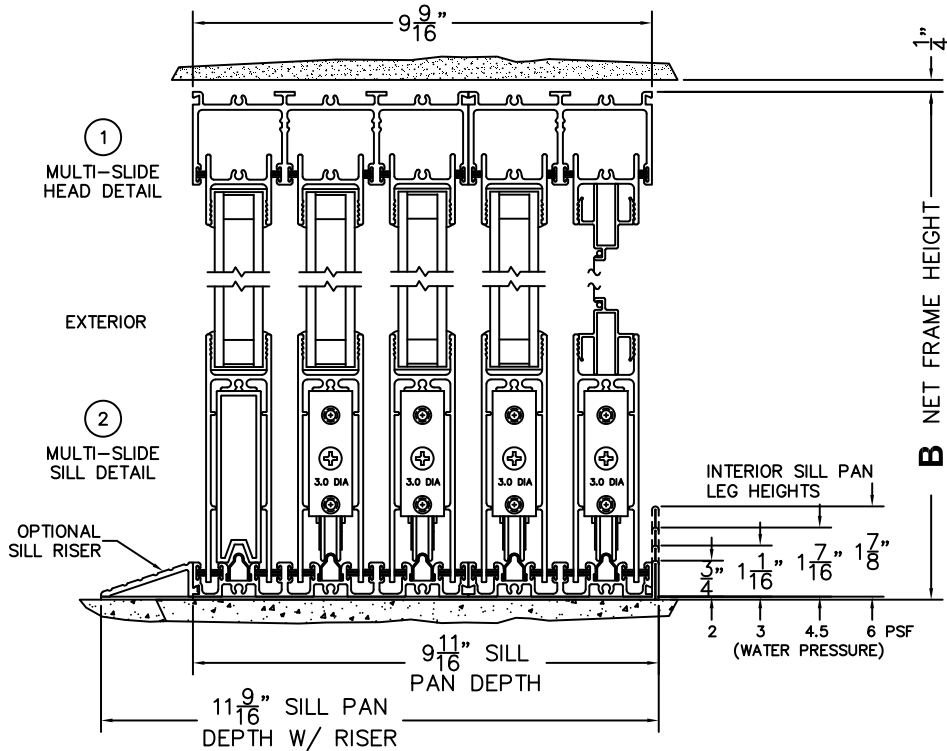

NOTES:

(USE RULER TO SCALE DIMENSIONS IN INCHES)

SCALE: 1/4

OXXX DOOR SHOWN

FLEETWOOD
WINDOWS & DOORS
FleetwoodUSA.com

NORWOOD 3070EX M/S
OXXX STANDARD CONFIGURATION
WITH SCREENS

ORDER NO.:

ITEM NO.:

(USE RULER TO SCALE DIMENSIONS IN INCHES)

SCALE: 1/4