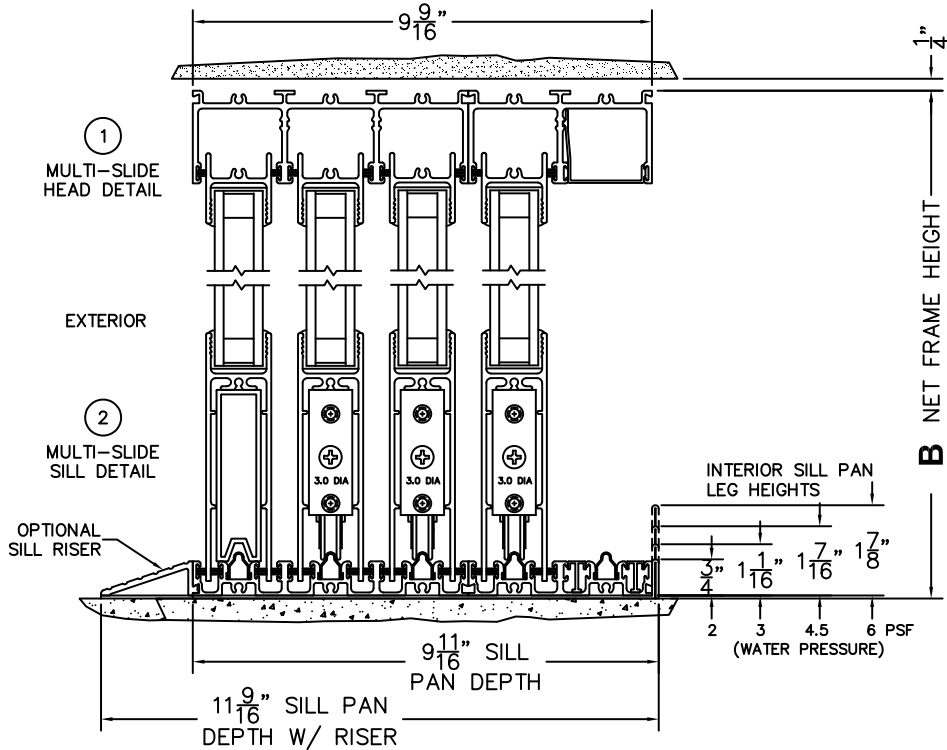

NOTES:

(USE RULER TO SCALE DIMENSIONS IN INCHES)

SCALE: 1/4

OXXX DOOR SHOWN

FLEETWOOD
WINDOWS & DOORS
FleetwoodUSA.com

NORWOOD 3070EX M/S
OXXX CUSTOM CONFIGURATION
WITH SCREENS

ORDER NO.:

ITEM NO.:

(USE RULER TO SCALE DIMENSIONS IN INCHES)

SCALE: 1/4