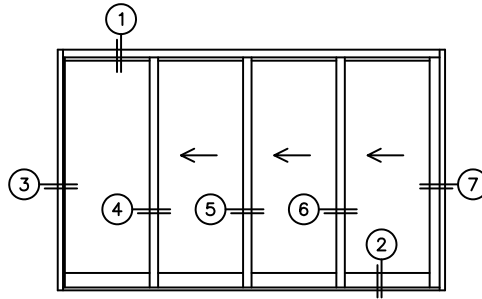

FLEETWOOD
WINDOWS & DOORS
FleetwoodUSA.com

NORWOOD 3070EX M/S
OXXX CUSTOM CONFIGURATION
WITH SCREENS

ORDER NO.:

ITEM NO.:

REQUIRED DEALER INFO.

A(NET FRAME WIDTH)

B(NET FRAME HEIGHT)

SILL PAN HEIGHT (INTERIOR LEG)
(3/4", 1-1/16", 1-7/16" OR 1-7/8")

NOTES:

(USE RULER TO SCALE DIMENSIONS IN INCHES)

SCALE: 1/4

OXXX DOOR SHOWN

FLEETWOOD
WINDOWS & DOORS
FleetwoodUSA.com

NORWOOD 3070EX M/S
OXXX CUSTOM CONFIGURATION
WITH SCREENS

ORDER NO.:

ITEM NO.:

(USE RULER TO SCALE DIMENSIONS IN INCHES)

SCALE: 1/4