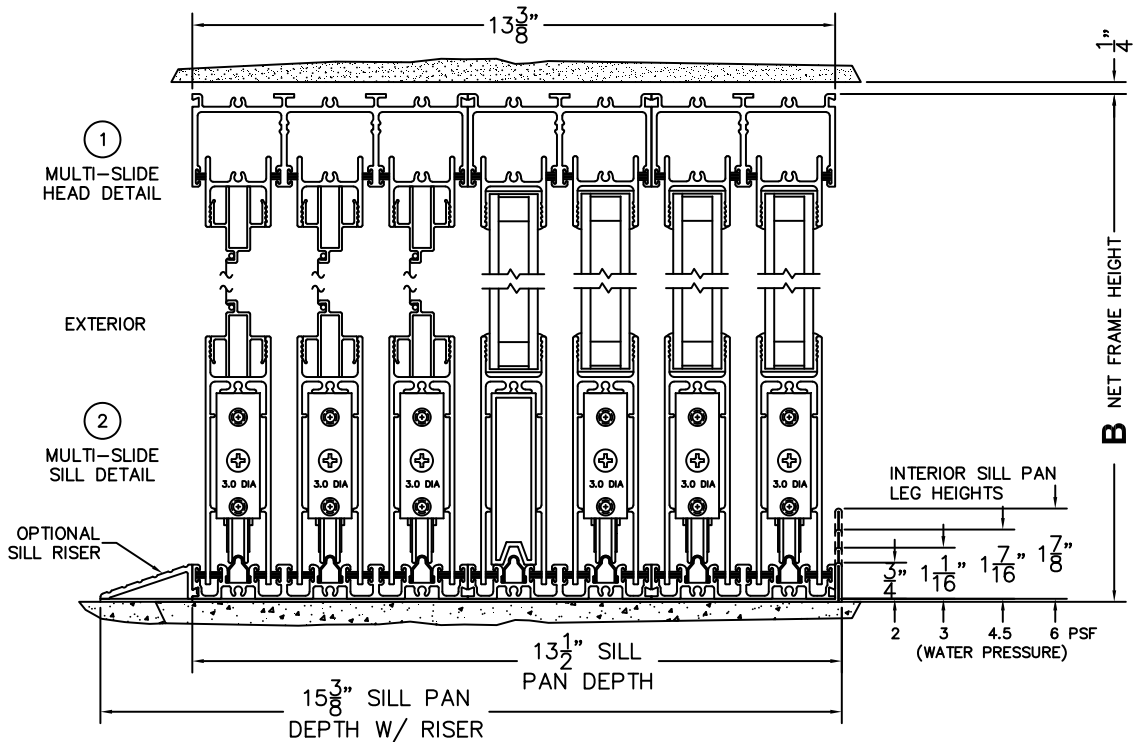

NOTES:

(USE RULER TO SCALE DIMENSIONS IN INCHES)

SCALE: 1/4

OXXX DOOR SHOWN

FLEETWOOD
WINDOWS & DOORS
FleetwoodUSA.com

NORWOOD 3070EX M/S
OXXX STANDARD CONFIGURATION
WITH SCREENS

ORDER NO.:

ITEM NO.:

REQUIRED DEALER INFO.

A(NET FRAME WIDTH)

B(NET FRAME HEIGHT)

SILL PAN HEIGHT (INTERIOR LEG)
(3/4", 1-1/16", 1-7/16" OR 1-7/8")

NOTES:

(USE RULER TO SCALE DIMENSIONS IN INCHES)

SCALE: 1/4