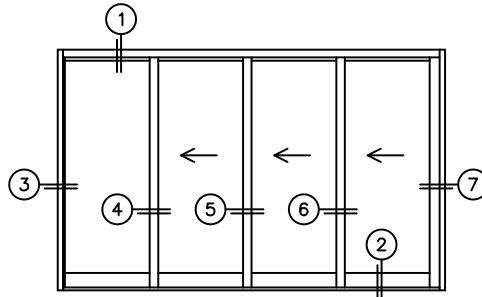

FLEETWOOD
WINDOWS & DOORS
FleetwoodUSA.com

NORWOOD 3070EX M/S
OXXX STANDARD CONFIGURATION
WITH SCREENS

ORDER NO.:

ITEM NO.:

REQUIRED DEALER INFO.

A(NET FRAME WIDTH)

B(NET FRAME HEIGHT)

SILL PAN HEIGHT (INTERIOR LEG)
(3/4", 1-1/16", 1-7/16" OR 1-7/8")

NOTES:

(USE RULER TO SCALE DIMENSIONS IN INCHES)

SCALE: 1/4

OXXX DOOR SHOWN

FLEETWOOD
WINDOWS & DOORS
FleetwoodUSA.com

NORWOOD 3070EX M/S
OXXX STANDARD CONFIGURATION
WITH SCREENS

ORDER NO.:

ITEM NO.:

REQUIRED DEALER INFO.

A(NET FRAME WIDTH)

B(NET FRAME HEIGHT)

SILL PAN HEIGHT (INTERIOR LEG)
(3/4", 1-1/16", 1-7/16" OR 1-7/8")

NOTES:

(USE RULER TO SCALE DIMENSIONS IN INCHES)

SCALE: 1/4