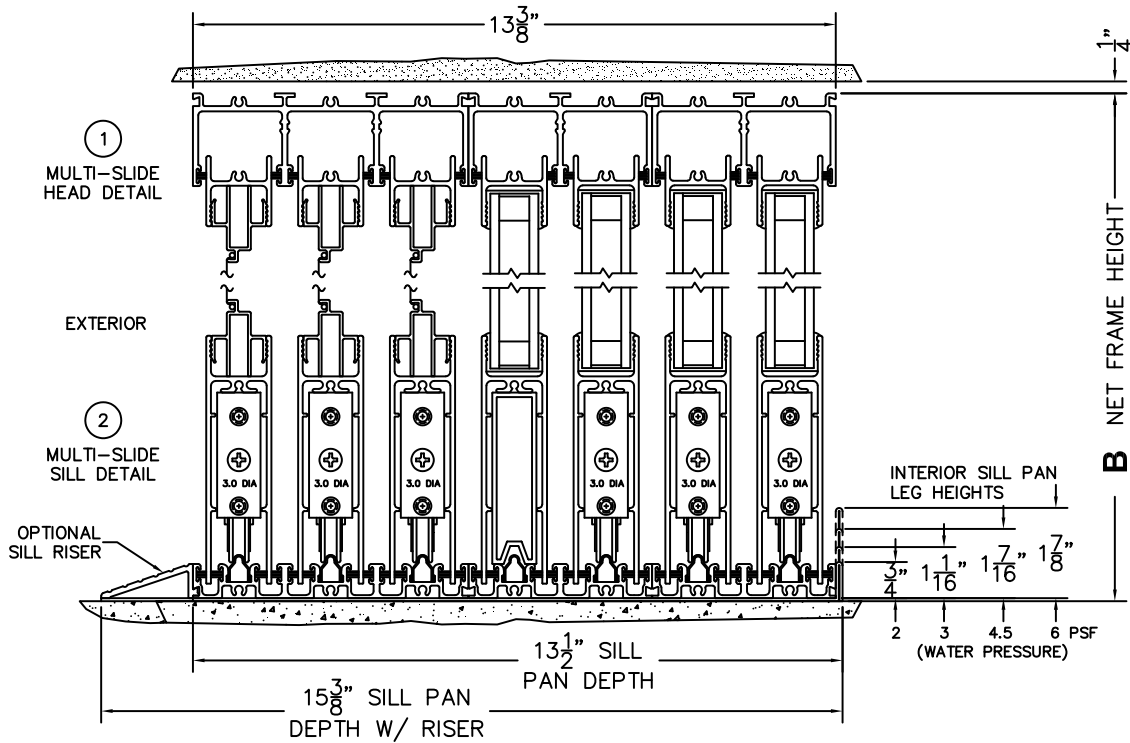

NOTES:

(USE RULER TO SCALE DIMENSIONS IN INCHES)

SCALE: 1/4

OXXX DOOR SHOWN

FLEETWOOD
WINDOWS & DOORS
FleetwoodUSA.com

NORWOOD 3070EX M/S
OXXX CUSTOM CONFIGURATION
WITH SCREENS

ORDER NO.:

ITEM NO.:

(USE RULER TO SCALE DIMENSIONS IN INCHES)

SCALE: 1/4

- ③
FIXED JAMB
- ④
INTERLOCKERS
- ⑤
INTERLOCKERS
- ⑥
INTERLOCKERS
- ⑦
LOCK JAMB

ARCHETYPE LATCH WITH
FLUSH PULL HANDLES