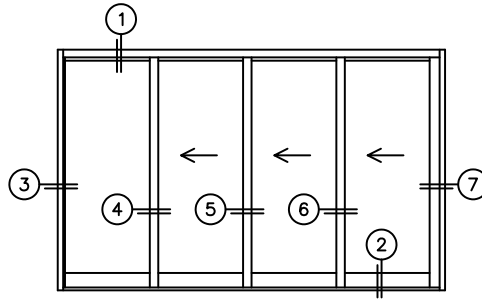

FLEETWOOD
WINDOWS & DOORS
FleetwoodUSA.com

NORWOOD 3070EX M/S
OXXX CUSTOM CONFIGURATION
WITH SCREENS

ORDER NO.:

ITEM NO.:

REQUIRED DEALER INFO.

A(NET FRAME WIDTH)

B(NET FRAME HEIGHT)

SILL PAN HEIGHT (INTERIOR LEG)
(3/4", 1-1/16", 1-7/16" OR 1-7/8")

NOTES:

(USE RULER TO SCALE DIMENSIONS IN INCHES)

SCALE: 1/4

OXXX DOOR SHOWN

FLEETWOOD
WINDOWS & DOORS
FleetwoodUSA.com

NORWOOD 3070EX M/S
OXXX CUSTOM CONFIGURATION
WITH SCREENS

ORDER NO.:

ITEM NO.:

(USE RULER TO SCALE DIMENSIONS IN INCHES)

SCALE: 1/4

- ③
FIXED JAMB
- ④
INTERLOCKERS
- ⑤
INTERLOCKERS
- ⑥
INTERLOCKERS
- ⑦
LOCK JAMB

ARCHETYPE LATCH WITH
FLUSH PULL HANDLES