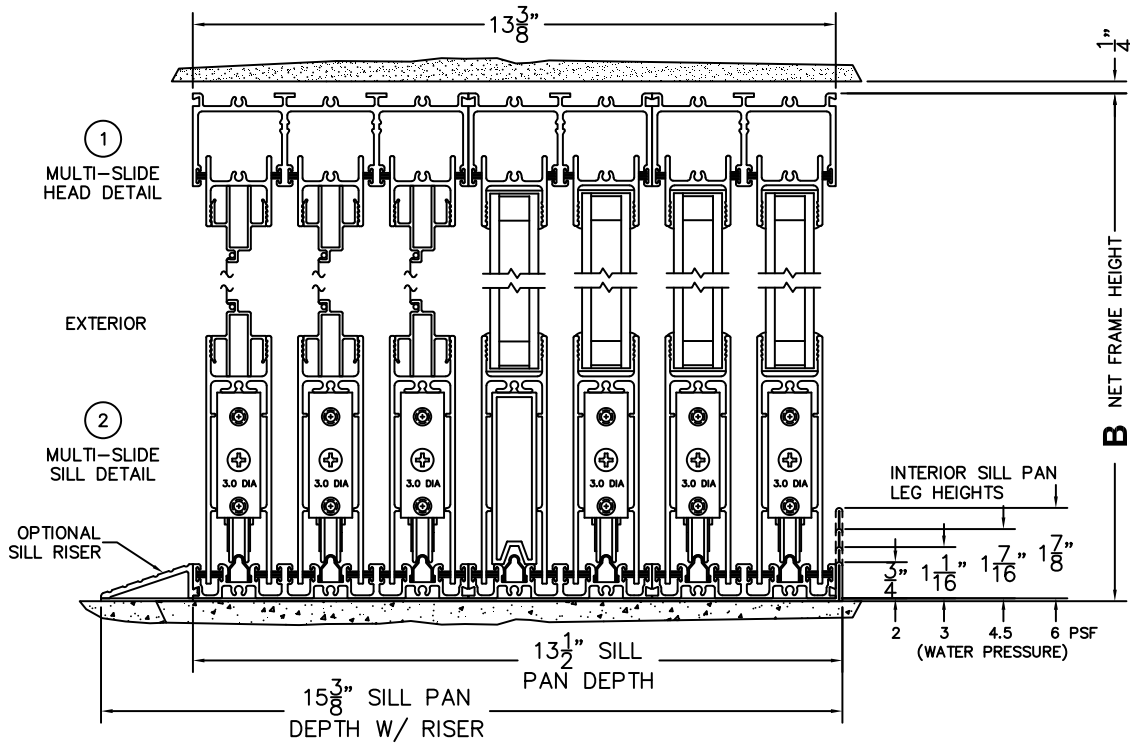

NOTES:

(USE RULER TO SCALE DIMENSIONS IN INCHES)

SCALE: 1/4

OXXX DOOR SHOWN

FLEETWOOD
WINDOWS & DOORS
FleetwoodUSA.com

NORWOOD 3070EX M/S
OXXX CUSTOM CONFIGURATION
WITH SCREENS

ORDER NO.:

ITEM NO.:

(USE RULER TO SCALE DIMENSIONS IN INCHES)

SCALE: 1/4

- ③
FIXED JAMB
- ④
INTERLOCKERS
- ⑤
INTERLOCKERS
- ⑥
INTERLOCKERS
- ⑦
LOCK JAMB

FLUSH PULL HANDLES
WITH THUMB TURN
AND SECURITY LATCH