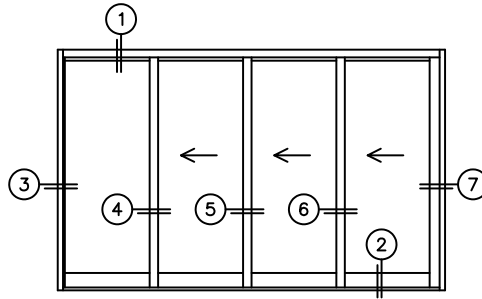

FLEETWOOD
WINDOWS & DOORS
FleetwoodUSA.com

NORWOOD 3070EX M/S
OXXX CUSTOM CONFIGURATION
WITH SCREENS

ORDER NO.:

ITEM NO.:

REQUIRED DEALER INFO.

A(NET FRAME WIDTH)

B(NET FRAME HEIGHT)

SILL PAN HEIGHT (INTERIOR LEG)
(3/4", 1-1/16", 1-7/16" OR 1-7/8")

NOTES:

(USE RULER TO SCALE DIMENSIONS IN INCHES)

SCALE: 1/4

OXXX DOOR SHOWN

FLEETWOOD
WINDOWS & DOORS
FleetwoodUSA.com

NORWOOD 3070EX M/S
OXXX CUSTOM CONFIGURATION
WITH SCREENS

ORDER NO.:

ITEM NO.:

(USE RULER TO SCALE DIMENSIONS IN INCHES)

SCALE: 1/4

- ③
FIXED JAMB
- ④
INTERLOCKERS
- ⑤
INTERLOCKERS
- ⑥
INTERLOCKERS
- ⑦
LOCK JAMB

FLUSH PULL HANDLES
WITH THUMB TURN
AND SECURITY LATCH