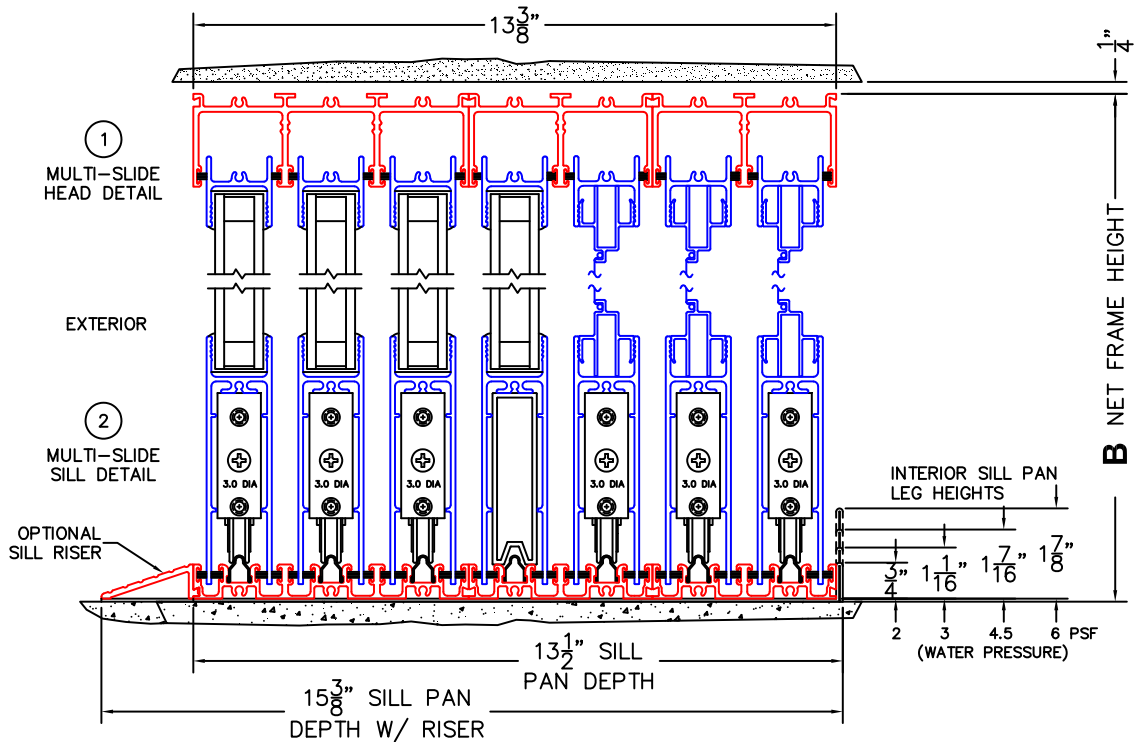

NOTES:

(USE RULER TO SCALE DIMENSIONS IN INCHES)

SCALE: 1/4

OXXX DOOR SHOWN

FLEETWOOD
WINDOWS & DOORS
FleetwoodUSA.com

NORWOOD 3070EX M/S
OXXX STANDARD CONFIGURATION
WITH SCREENS

ORDER NO.:

ITEM NO.:

REQUIRED DEALER INFO.

A(NET FRAME WIDTH)

B(NET FRAME HEIGHT)

SILL PAN HEIGHT (INTERIOR LEG)
(3/4", 1-1/16", 1-7/16" OR 1-7/8")

NOTES:

(USE RULER TO SCALE DIMENSIONS IN INCHES)

SCALE: 1/4

- ③
FIXED JAMB
- ④
INTERLOCKERS
- ⑤
INTERLOCKERS
- ⑥
INTERLOCKERS
- ⑦
LOCK JAMB

ARCHETYPE LATCH WITH
FLUSH PULL HANDLES