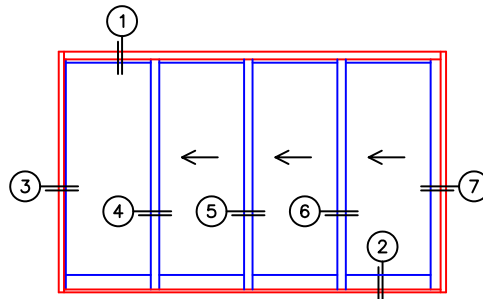

FLEETWOOD
WINDOWS & DOORS
FleetwoodUSA.com

NORWOOD 3070EX M/S
OXXX STANDARD CONFIGURATION
WITH SCREENS

ORDER NO.:

ITEM NO.:

REQUIRED DEALER INFO.

A(NET FRAME WIDTH)

B(NET FRAME HEIGHT)

SILL PAN HEIGHT (INTERIOR LEG)
(3/4", 1-1/16", 1-7/16" OR 1-7/8")

NOTES:

(USE RULER TO SCALE DIMENSIONS IN INCHES)

SCALE: 1/4

OXXX DOOR SHOWN

FLEETWOOD
WINDOWS & DOORS
FleetwoodUSA.com

NORWOOD 3070EX M/S
OXXX STANDARD CONFIGURATION
WITH SCREENS

ORDER NO.:

ITEM NO.:

REQUIRED DEALER INFO.

A(NET FRAME WIDTH)

B(NET FRAME HEIGHT)

SILL PAN HEIGHT (INTERIOR LEG)
(3/4", 1-1/16", 1-7/16" OR 1-7/8")

NOTES:

(USE RULER TO SCALE DIMENSIONS IN INCHES)

SCALE: 1/4

- ③
FIXED JAMB
- ④
INTERLOCKERS
- ⑤
INTERLOCKERS
- ⑥
INTERLOCKERS
- ⑦
LOCK JAMB