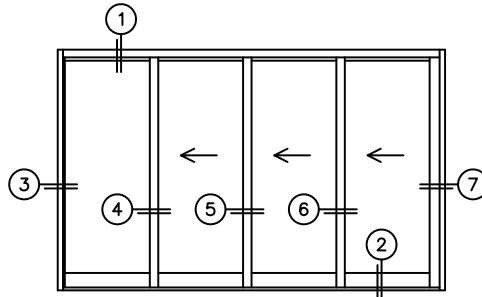

SILL PAN HEIGHT (INTERIOR LEG)  
(3/4", 1-1/16", 1-7/16" OR 1-7/8")

NOTES:

(USE RULER TO SCALE DIMENSIONS IN INCHES)

SCALE: 1/4

OXXX DOOR SHOWN

**FLEETWOOD**  
WINDOWS & DOORS  
FleetwoodUSA.com

**NORWOOD 3070EX M/S**  
**OXXX STANDARD CONFIGURATION**  
**WITH SCREENS**

ORDER NO.:

ITEM NO.:

(USE RULER TO SCALE DIMENSIONS IN INCHES)

SCALE: 1/4