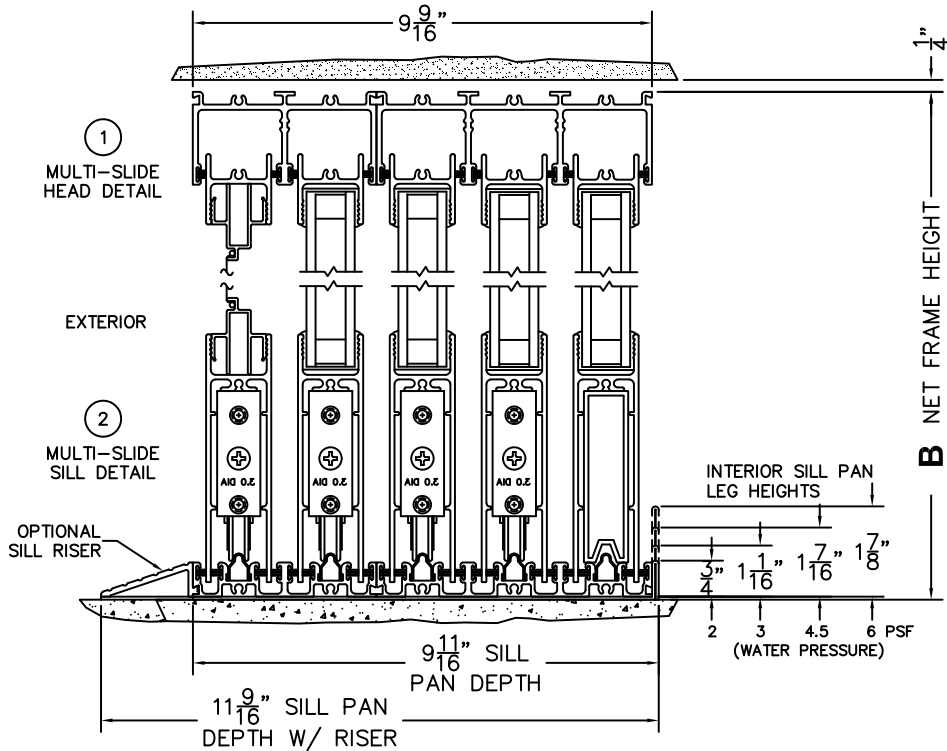

SILL PAN HEIGHT (INTERIOR LEG)  
(3/4", 1-1/16", 1-7/16" OR 1-7/8")

NOTES:

(USE RULER TO SCALE DIMENSIONS IN INCHES)

SCALE: 1/4

OXXX DOOR SHOWN

**FLEETWOOD**  
WINDOWS & DOORS  
FleetwoodUSA.com

**NORWOOD 3070EX M/S**  
**OXXX STANDARD CONFIGURATION**  
**WITH SCREENS**

ORDER NO.:

ITEM NO.:

(USE RULER TO SCALE DIMENSIONS IN INCHES)

SCALE: 1/4