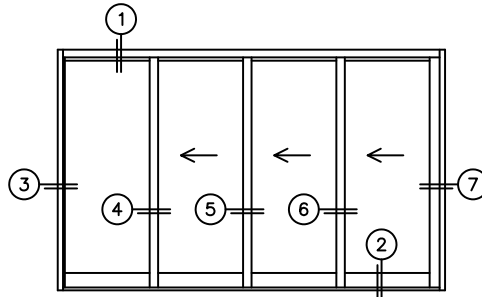

FLEETWOOD
WINDOWS & DOORS
FleetwoodUSA.com

NORWOOD 3070EX M/S
OXXX STANDARD CONFIGURATION
WITH SCREENS

ORDER NO.:

ITEM NO.:

REQUIRED DEALER INFO.

A(NET FRAME WIDTH)

B(NET FRAME HEIGHT)

SILL PAN HEIGHT (INTERIOR LEG)
(3/4", 1-1/16", 1-7/16" OR 1-7/8")

NOTES:

(USE RULER TO SCALE DIMENSIONS IN INCHES)

SCALE: 1/4

OXXX DOOR SHOWN

FLEETWOOD
WINDOWS & DOORS
FleetwoodUSA.com

NORWOOD 3070EX M/S
OXXX STANDARD CONFIGURATION
WITH SCREENS

ORDER NO.:

ITEM NO.:

(USE RULER TO SCALE DIMENSIONS IN INCHES)

SCALE: 1/4

- ③
FIXED JAMB
- ④
INTERLOCKERS
- ⑤
INTERLOCKERS
- ⑥
INTERLOCKERS
- ⑦
LOCK JAMB