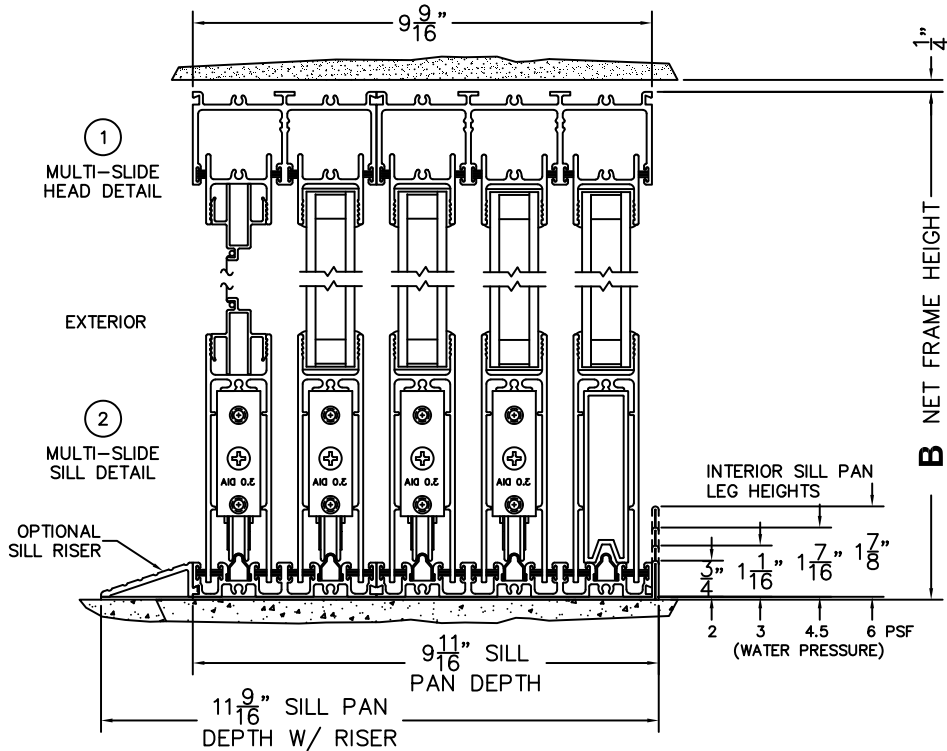

NOTES:

(USE RULER TO SCALE DIMENSIONS IN INCHES)

SCALE: 1/4

OXXX DOOR SHOWN

FLEETWOOD
WINDOWS & DOORS
FleetwoodUSA.com

NORWOOD 3070EX M/S
OXXX STANDARD CONFIGURATION
WITH SCREENS

ORDER NO.:

ITEM NO.:

(USE RULER TO SCALE DIMENSIONS IN INCHES)

SCALE: 1/4

- ③
FIXED JAMB
- ④
INTERLOCKERS
- ⑤
INTERLOCKERS
- ⑥
INTERLOCKERS
- ⑦
LOCK JAMB