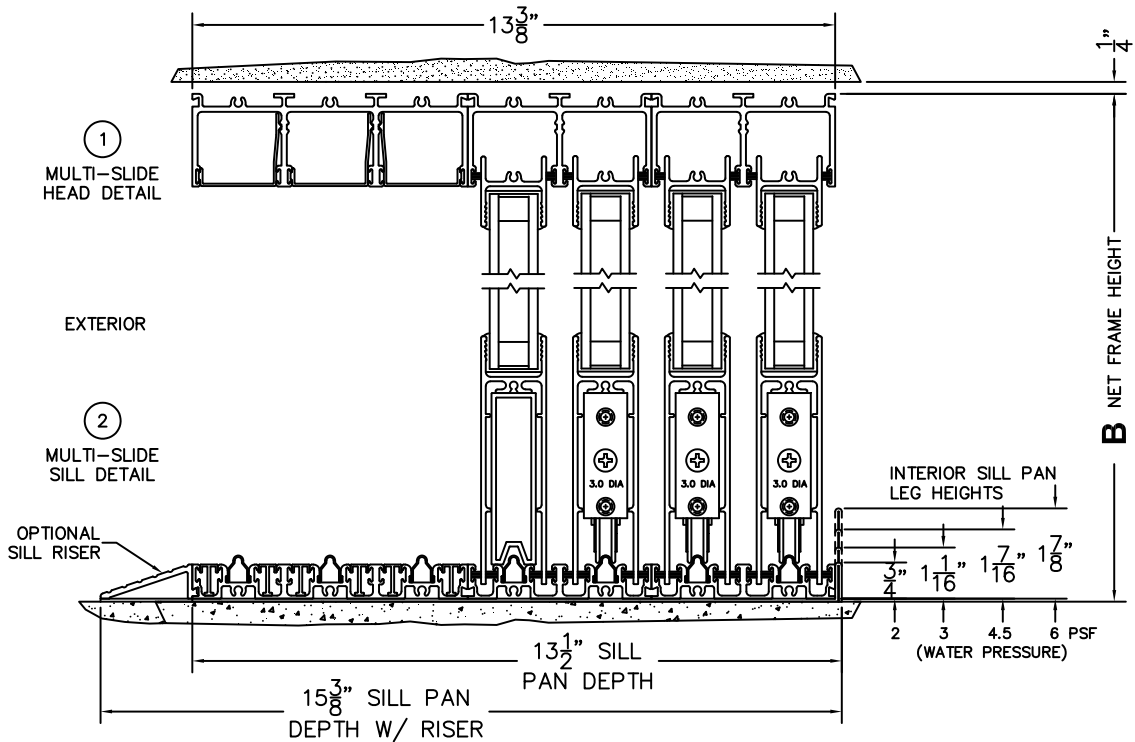

NOTES:

(USE RULER TO SCALE DIMENSIONS IN INCHES)

SCALE: 1/4

OXXX DOOR SHOWN

FLEETWOOD
WINDOWS & DOORS
FleetwoodUSA.com

NORWOOD 3070EX M/S
OXXX CUSTOM CONFIGURATION
NO SCREENS

ORDER NO.:

ITEM NO.:

REQUIRED DEALER INFO.

A(NET FRAME WIDTH)

B(NET FRAME HEIGHT)

SILL PAN HEIGHT(INTERIOR LEG)
(3/4", 1-1/16", 1-7/16" OR 1-7/8")

NOTES:

(USE RULER TO SCALE DIMENSIONS IN INCHES)

SCALE: 1/4