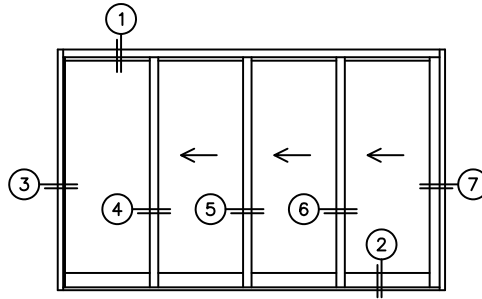

FLEETWOOD
WINDOWS & DOORS
FleetwoodUSA.com

NORWOOD 3070EX M/S
OXXX CUSTOM CONFIGURATION
NO SCREENS

ORDER NO.:

ITEM NO.:

REQUIRED DEALER INFO.

A (NET FRAME WIDTH)

B (NET FRAME HEIGHT)

SILL PAN HEIGHT (INTERIOR LEG)
(3/4", 1-1/16", 1-7/16" OR 1-7/8")

NOTES:

(USE RULER TO SCALE DIMENSIONS IN INCHES)

SCALE: 1/4

OXXX DOOR SHOWN

FLEETWOOD
WINDOWS & DOORS
FleetwoodUSA.com

NORWOOD 3070EX M/S
OXXX CUSTOM CONFIGURATION
NO SCREENS

ORDER NO.:

ITEM NO.:

REQUIRED DEALER INFO.

A(NET FRAME WIDTH)

B(NET FRAME HEIGHT)

SILL PAN HEIGHT(INTERIOR LEG)
(3/4", 1-1/16", 1-7/16" OR 1-7/8")

NOTES:

(USE RULER TO SCALE DIMENSIONS IN INCHES)

SCALE: 1/4