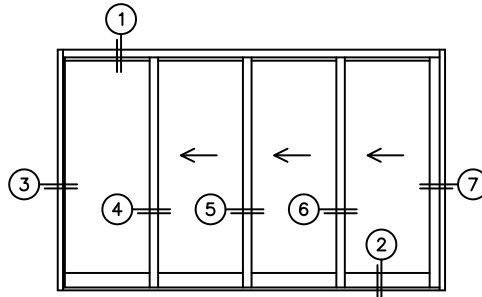

SILL PAN HEIGHT(INTERIOR LEG)  
(3/4", 1-1/16", 1-7/16" OR 1-7/8")

NOTES:

(USE RULER TO SCALE DIMENSIONS IN INCHES)

SCALE: 1/4

OXXX DOOR SHOWN

**FLEETWOOD**  
WINDOWS & DOORS  
FleetwoodUSA.com

**NORWOOD 3070EX M/S**  
**OXXX CUSTOM CONFIGURATION**  
**NO SCREENS**

ORDER NO.:

ITEM NO.:

(USE RULER TO SCALE DIMENSIONS IN INCHES)

SCALE: 1/4

③ FIXED JAMB      ④ INTERLOCKERS      ⑤ INTERLOCKERS      ⑥ INTERLOCKERS      ⑦ LOCK JAMB