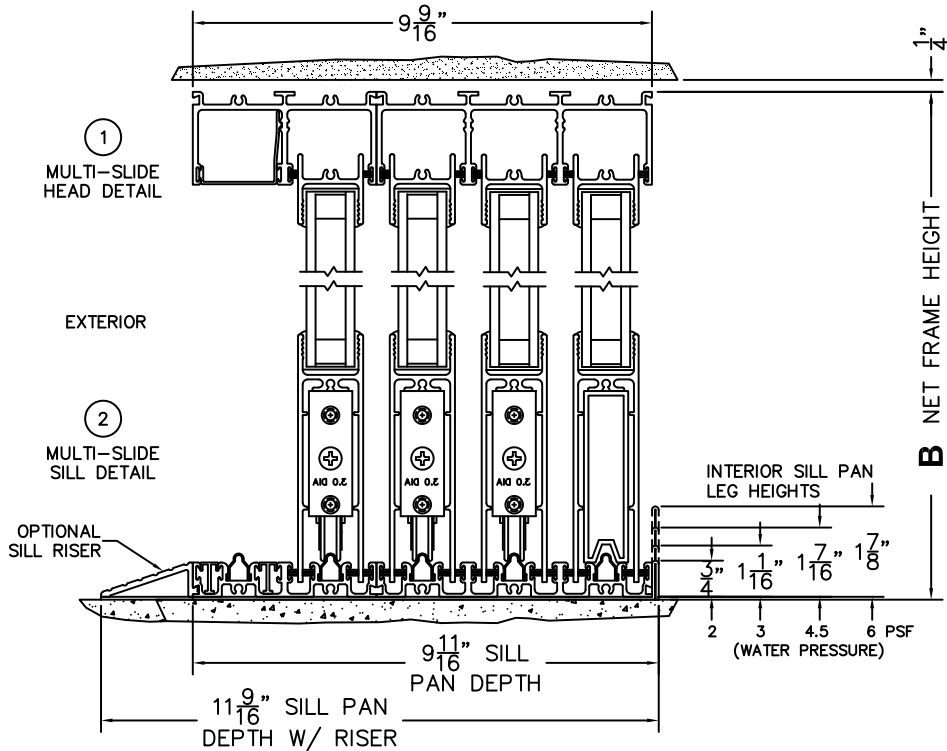

SILL PAN HEIGHT(INTERIOR LEG)  
(3/4", 1-1/16", 1-7/16" OR 1-7/8")

NOTES:

(USE RULER TO SCALE DIMENSIONS IN INCHES)

SCALE: 1/4

OXXX DOOR SHOWN

**FLEETWOOD**  
WINDOWS & DOORS  
FleetwoodUSA.com

**NORWOOD 3070EX M/S**  
**OXXX CUSTOM CONFIGURATION**  
**NO SCREENS**

ORDER NO.:

ITEM NO.:

(USE RULER TO SCALE DIMENSIONS IN INCHES)

SCALE: 1/4

③ FIXED JAMB      ④ INTERLOCKERS      ⑤ INTERLOCKERS      ⑥ INTERLOCKERS      ⑦ LOCK JAMB