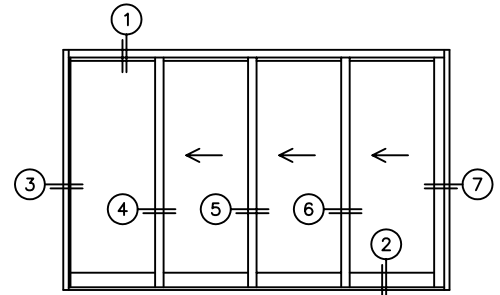

FLEETWOOD
WINDOWS & DOORS
FleetwoodUSA.com

NORWOOD 3070EX M/S
OXXX CUSTOM CONFIGURATION
NO SCREENS

ORDER NO.:

ITEM NO.:

SCALE: 1/4

REQUIRED DEALER INFO.

A(NET FRAME WIDTH)

B(NET FRAME HEIGHT)

SILL PAN HEIGHT(INTERIOR LEG)
(3/4", 1-1/16", 1-7/16" OR 1-7/8")

NOTES:

OXXX DOOR SHOWN

③ FIXED JAMB ④ INTERLOCKERS ⑤ INTERLOCKERS ⑥ INTERLOCKERS ⑦ LOCK JAMB

FLEETWOOD
WINDOWS & DOORS
FleetwoodUSA.com

NORWOOD 3070EX M/S
OXXX CUSTOM CONFIGURATION
NO SCREENS

ORDER NO.:

ITEM NO.:

SCALE: 1/4

DOOR SHOWN IN OPEN POSITION