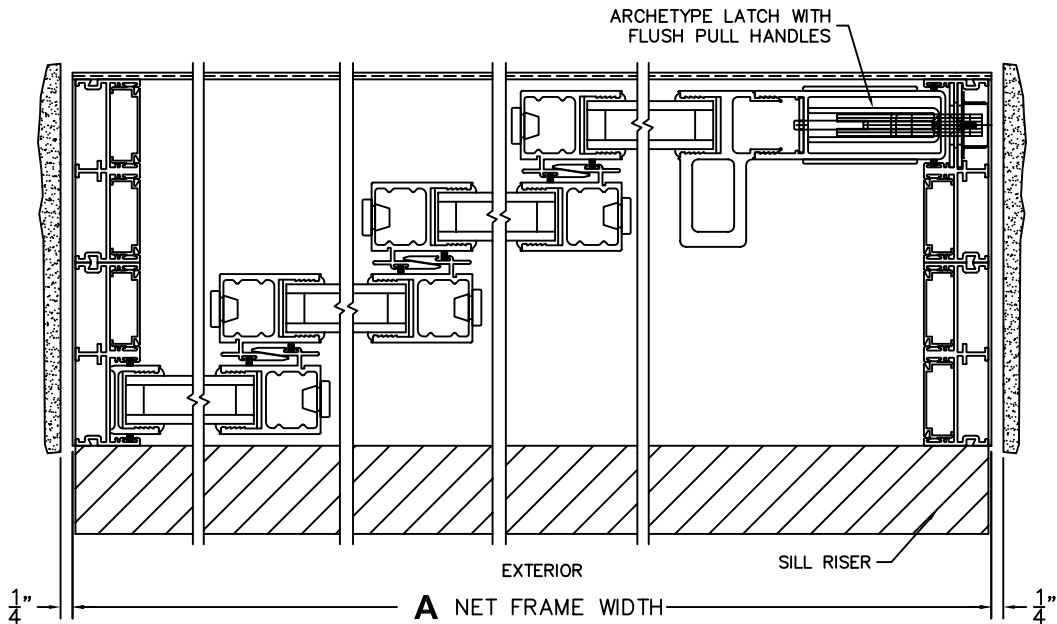

FLEETWOOD
WINDOWS & DOORS
FleetwoodUSA.com

NORWOOD 3070EX M/S
OXXX CUSTOM CONFIGURATION
NO SCREENS

ORDER NO.:

ITEM NO.:

SCALE: 1/4

REQUIRED DEALER INFO.

A(NET FRAME WIDTH)

B(NET FRAME HEIGHT)

SILL PAN HEIGHT(INTERIOR LEG)
(3/4", 1-1/16", 1-7/16" OR 1-7/8")

NOTES:

OXXX DOOR SHOWN

③ FIXED JAMB ④ INTERLOCKERS ⑤ INTERLOCKERS ⑥ INTERLOCKERS ⑦ LOCK JAMB

FLEETWOOD
WINDOWS & DOORS
FleetwoodUSA.com

NORWOOD 3070EX M/S
OXXX CUSTOM CONFIGURATION
NO SCREENS

ORDER NO.:

ITEM NO.:

SCALE: 1/4

DOOR SHOWN IN OPEN POSITION