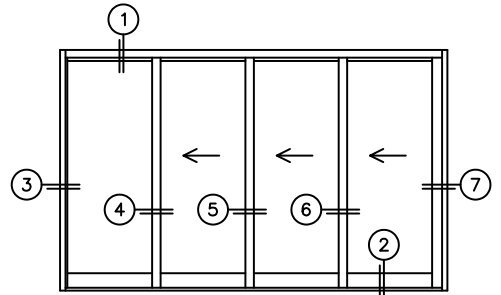

FLEETWOOD
WINDOWS & DOORS
FleetwoodUSA.com

NORWOOD 3070EX M/S
OXXX CUSTOM CONFIGURATION
NO SCREENS

ORDER NO.:

ITEM NO.:

REQUIRED DEALER INFO.

A(NET FRAME WIDTH)

B(NET FRAME HEIGHT)

SILL PAN HEIGHT (INTERIOR LEG)
(3/4", 1-1/16", 1-7/16" OR 1-7/8")

NOTES:

(USE RULER TO SCALE DIMENSIONS IN INCHES)

SCALE: 1/4

OXXX DOOR SHOWN

- ③
FIXED JAMB
- ④
INTERLOCKERS
- ⑤
INTERLOCKERS
- ⑥
INTERLOCKERS
- ⑦
LOCK JAMB