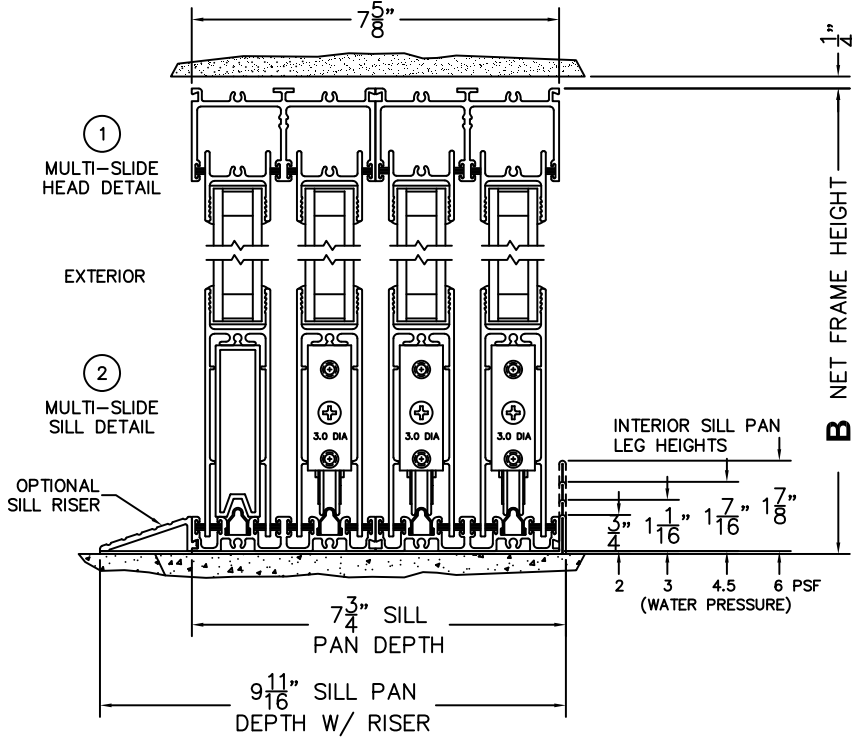

FLEETWOOD
WINDOWS & DOORS
FleetwoodUSA.com

NORWOOD 3070EX M/S
OXXX CUSTOM CONFIGURATION
NO SCREENS

ORDER NO.:

ITEM NO.:

REQUIRED DEALER INFO.

A(NET FRAME WIDTH)

B(NET FRAME HEIGHT)

SILL PAN HEIGHT (INTERIOR LEG)
(3/4", 1-1/16", 1-7/16" OR 1-7/8")

NOTES:

(USE RULER TO SCALE DIMENSIONS IN INCHES)

SCALE: 1/4

OXXX DOOR SHOWN

- ③
FIXED JAMB
- ④
INTERLOCKERS
- ⑤
INTERLOCKERS
- ⑥
INTERLOCKERS
- ⑦
LOCK JAMB