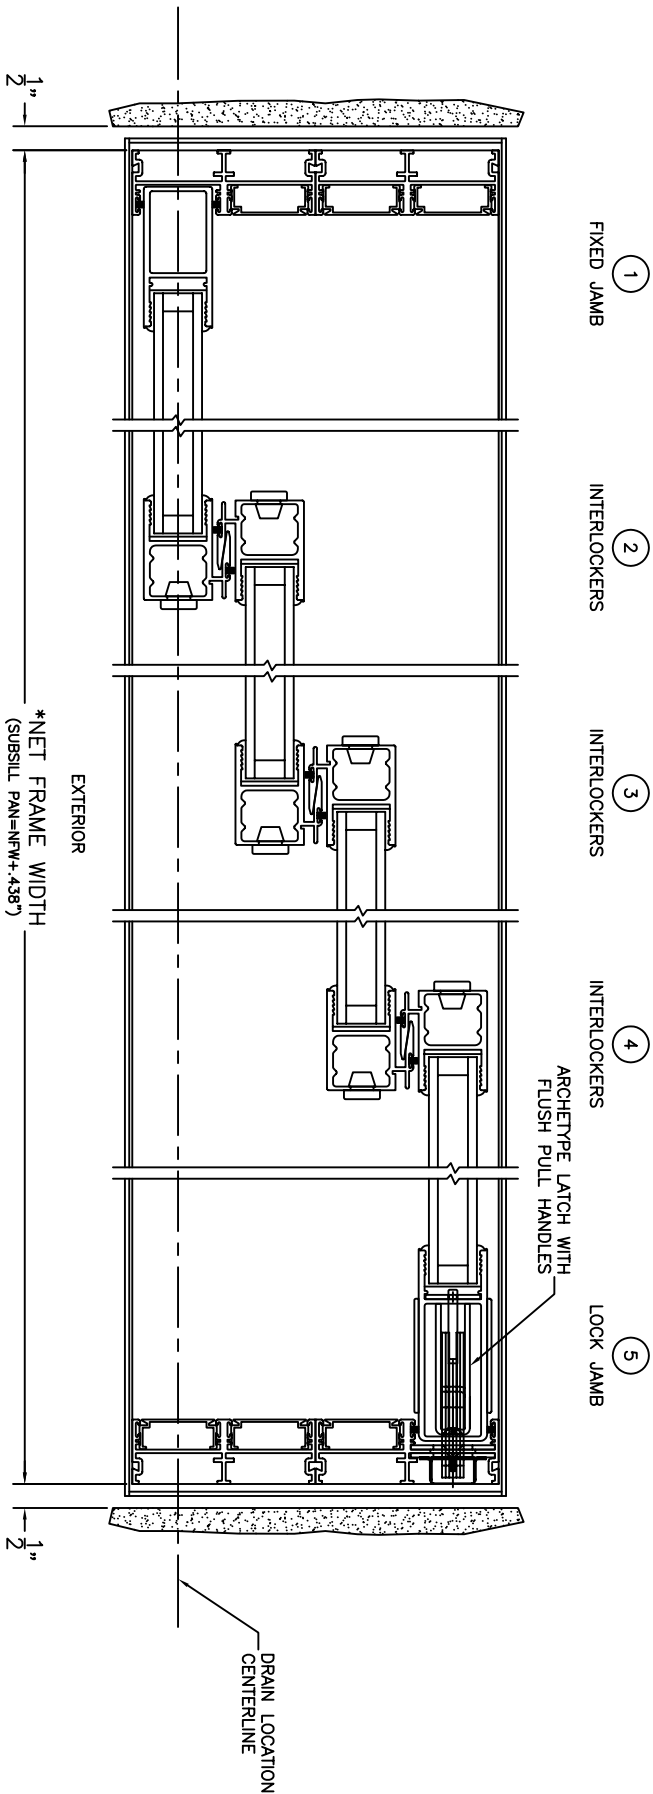

FLEETWOOD
 WINDOWS & DOORS
 FleetwoodUSA.com

NORWOOD 3070EX M/S
 OXXX CUSTOM CONFIGURATION
 SUB-SILLPAN NO SCREENS

ORDER NO.:

ITEM NO.:

SCALE: 1/4

*DOES NOT INCLUDE SUB-SILLPAN