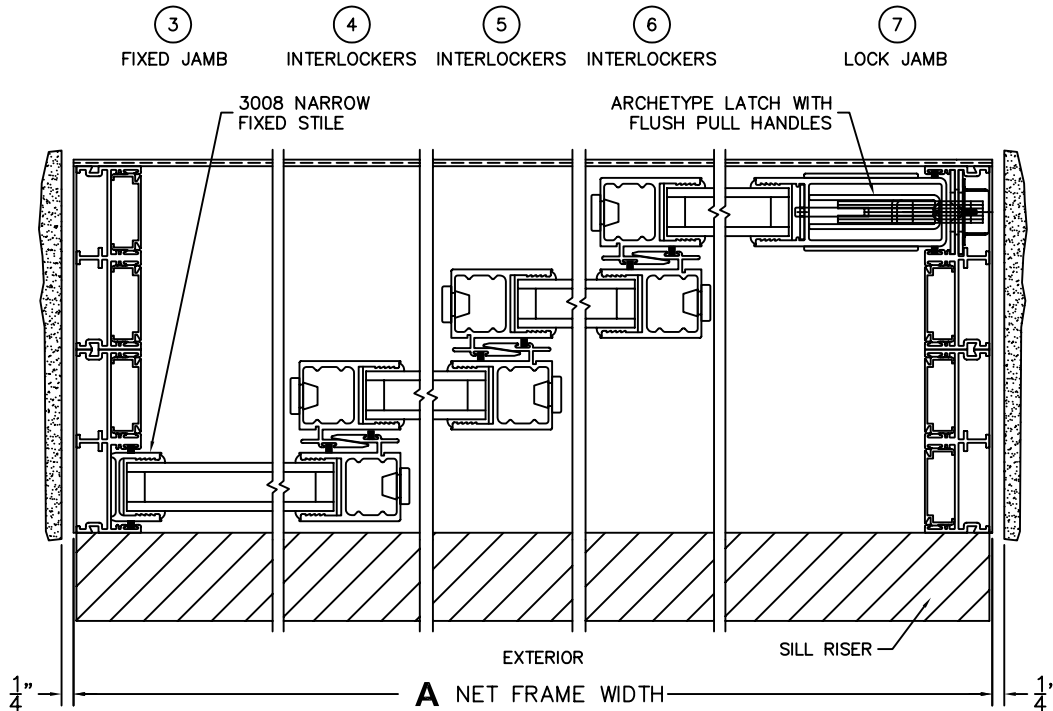

FLEETWOOD
WINDOWS & DOORS
FleetwoodUSA.com

NORWOOD 3070EX M/S
OXXX CUSTOM CONFIGURATION
NO SCREENS

ORDER NO.:

ITEM NO.:

SCALE: 1/4

REQUIRED DEALER INFO.

A(NET FRAME WIDTH)

B(NET FRAME HEIGHT)

SILL PAN HEIGHT(INTERIOR LEG)
(3/4", 1-1/16", 1-7/16" OR 1-7/8")

NOTES:

OXXX DOOR SHOWN

FLEETWOOD
 WINDOWS & DOORS
 FleetwoodUSA.com

NORWOOD 3070EX M/S
 OXXX CUSTOM CONFIGURATION
 NO SCREENS

ORDER NO.:

ITEM NO.:

SCALE: 1/4

FLUSH STACK: PANELS IN OPEN POSITION