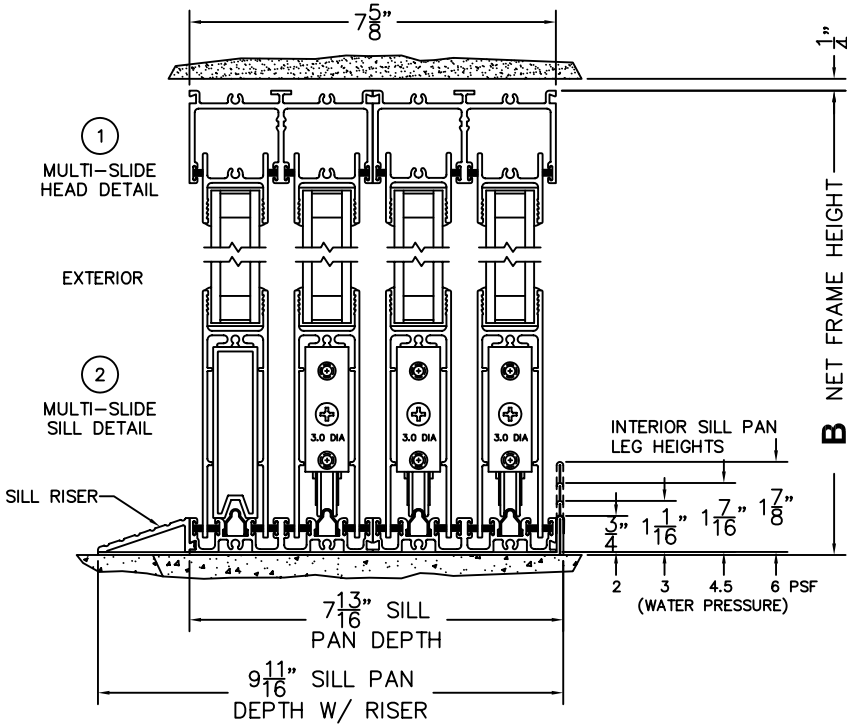

SILL PAN HEIGHT(INTERIOR LEG)
(3/4", 1-1/16", 1-7/16" OR 1-7/8")

NOTES:

OXXX DOOR SHOWN

FLEETWOOD
 WINDOWS & DOORS
 FleetwoodUSA.com

NORWOOD 3070EX M/S
 OXXX CUSTOM CONFIGURATION
 NO SCREENS

ORDER NO.:

ITEM NO.:

SCALE: 1/4

FLUSH STACK: PANELS IN OPEN POSITION