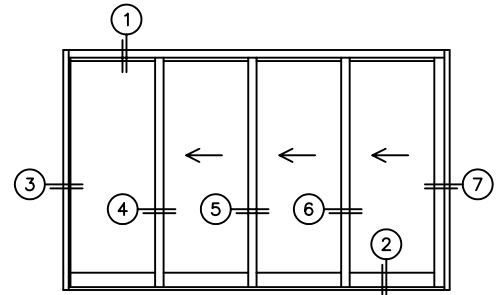

FLEETWOOD
WINDOWS & DOORS
FleetwoodUSA.com

NORWOOD 3070EX M/S
OXXX CUSTOM CONFIGURATION
NO SCREENS

ORDER NO.:

ITEM NO.:

SCALE: 1/4

REQUIRED DEALER INFO.

A(NET FRAME WIDTH)

B(NET FRAME HEIGHT)

SILL PAN HEIGHT(INTERIOR LEG)
(3/4", 1-1/16", 1-7/16" OR 1-7/8")

NOTES:

OXXX DOOR SHOWN

FLEETWOOD
 WINDOWS & DOORS
 FleetwoodUSA.com

NORWOOD 3070EX M/S
 OXXX CUSTOM CONFIGURATION
 NO SCREENS

ORDER NO.:

ITEM NO.:

SCALE: 1/4

FLUSH STACK: PANELS IN OPEN POSITION