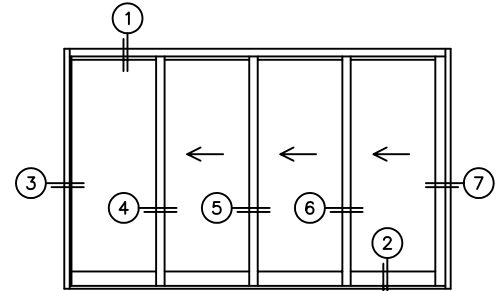

FLEETWOOD
WINDOWS & DOORS
FleetwoodUSA.com

NORWOOD 3070EX M/S
OXXX CUSTOM CONFIGURATION
NO SCREENS

ORDER NO.:

ITEM NO.:

SCALE: 1/4

REQUIRED DEALER INFO.

A (NET FRAME WIDTH)

B (NET FRAME HEIGHT)

SILL PAN HEIGHT (INTERIOR LEG)
(3/4", 1-1/16", 1-7/16" OR 1-7/8")

NOTES:

OXXX DOOR SHOWN

A NET FRAME WIDTH

FLEETWOOD
WINDOWS & DOORS
FleetwoodUSA.com

NORWOOD 3070EX M/S
OXXX CUSTOM CONFIGURATION
NO SCREENS

ORDER NO.:

ITEM NO.:

SCALE: 1/4

FLUSH STACK: PANELS IN OPEN POSITION