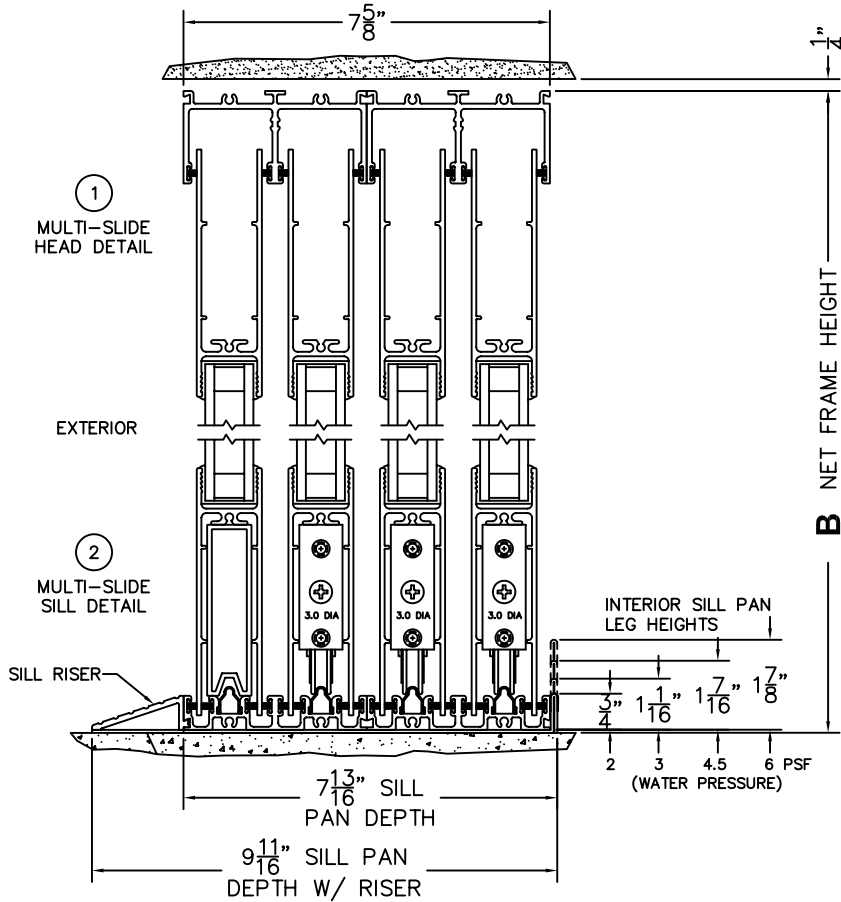

FLEETWOOD
WINDOWS & DOORS
FleetwoodUSA.com

NORWOOD 3070EX M/S
OXXX CUSTOM CONFIGURATION
NO SCREENS

ORDER NO.:

ITEM NO.:

SCALE: 1/4

REQUIRED DEALER INFO.

A (NET FRAME WIDTH)

B (NET FRAME HEIGHT)

SILL PAN HEIGHT (INTERIOR LEG)
(3/4", 1-1/16", 1-7/16" OR 1-7/8")

NOTES:

OXXX DOOR SHOWN

A NET FRAME WIDTH

FLEETWOOD
WINDOWS & DOORS
FleetwoodUSA.com

NORWOOD 3070EX M/S
OXXX CUSTOM CONFIGURATION
NO SCREENS

ORDER NO.:

ITEM NO.:

SCALE: 1/4

FLUSH STACK: PANELS IN OPEN POSITION