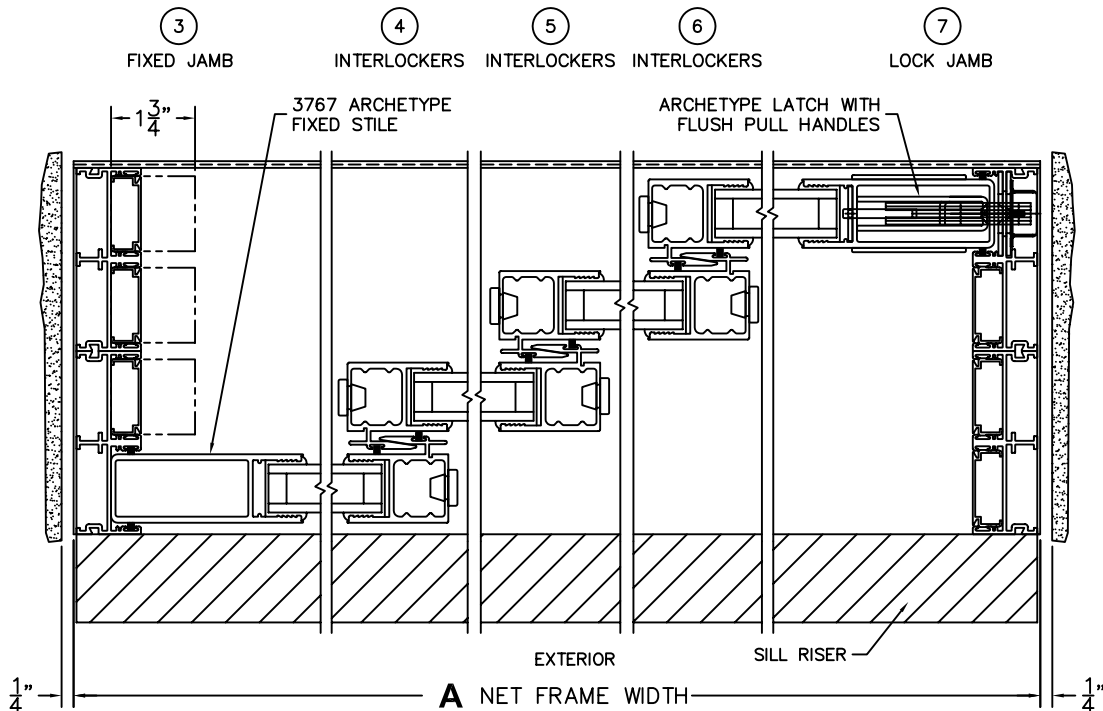

FLEETWOOD
WINDOWS & DOORS
FleetwoodUSA.com

NORWOOD 3070EX M/S
OXXX CUSTOM CONFIGURATION
NO SCREENS

ORDER NO.:

ITEM NO.:

SCALE: 1/4

REQUIRED DEALER INFO.

A (NET FRAME WIDTH)

B (NET FRAME HEIGHT)

SILL PAN HEIGHT (INTERIOR LEG)
(3/4", 1-1/16", 1-7/16" OR 1-7/8")

NOTES:

OXXX DOOR SHOWN

A NET FRAME WIDTH

FLEETWOOD
WINDOWS & DOORS
FleetwoodUSA.com

NORWOOD 3070EX M/S
OXXX CUSTOM CONFIGURATION
NO SCREENS

ORDER NO.:

ITEM NO.:

SCALE: 1/4

FLUSH STACK: PANELS IN OPEN POSITION