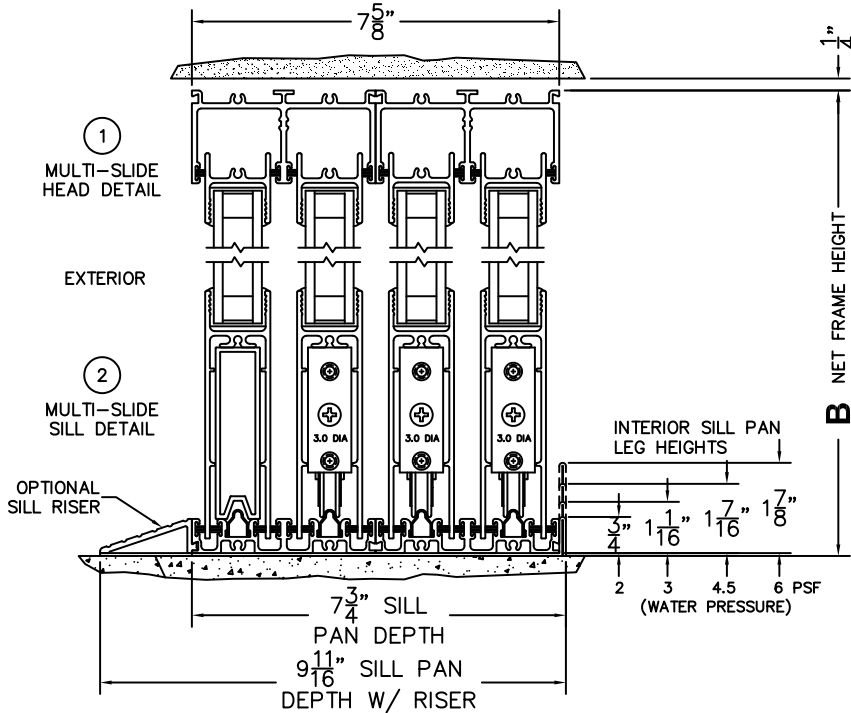

FLEETWOOD
WINDOWS & DOORS
FleetwoodUSA.com

NORWOOD 3070EX M/S
OXXX STANDARD CONFIGURATION
NO SCREENS

ORDER NO.:

ITEM NO.:

REQUIRED DEALER INFO.

A(NET FRAME WIDTH)

B(NET FRAME HEIGHT)

SILL PAN HEIGHT (INTERIOR LEG)
(3/4", 1-1/16", 1-7/16" OR 1-7/8")

NOTES:

(USE RULER TO SCALE DIMENSIONS IN INCHES)

SCALE: 1/4

- ③
FIXED JAMB
- ④
INTERLOCKERS
- ⑤
INTERLOCKERS
- ⑥
INTERLOCKERS
- ⑦
LOCK JAMB