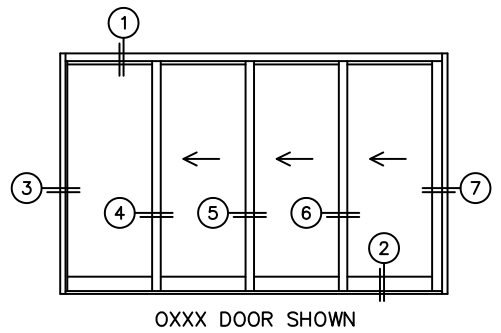

FLEETWOOD
WINDOWS & DOORS
FleetwoodUSA.com

NORWOOD 3070EX M/S
OXXX STANDARD CONFIGURATION
NO SCREENS

ORDER NO.:

ITEM NO.:

REQUIRED DEALER INFO.

A(NET FRAME WIDTH)

B(NET FRAME HEIGHT)

SILL PAN HEIGHT (INTERIOR LEG)
(3/4", 1-1/16", 1-7/16" OR 1-7/8")

NOTES:

(USE RULER TO SCALE DIMENSIONS IN INCHES)

SCALE: 1/4

- ③
FIXED JAMB
- ④
INTERLOCKERS
- ⑤
INTERLOCKERS
- ⑥
INTERLOCKERS
- ⑦
LOCK JAMB