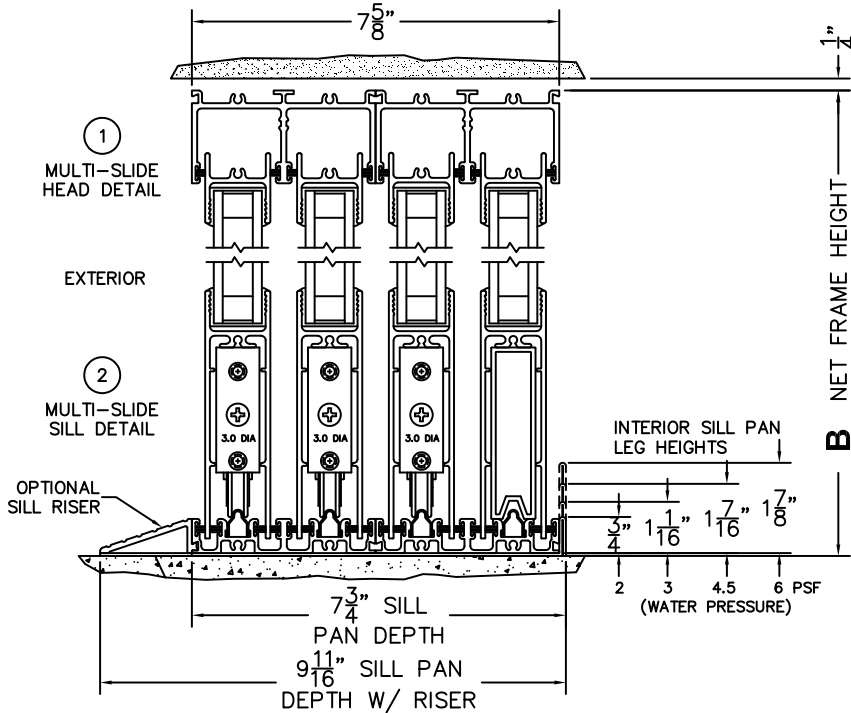

FLEETWOOD
WINDOWS & DOORS
FleetwoodUSA.com

NORWOOD 3070EX M/S
OXXX STANDARD CONFIGURATION
NO SCREENS

ORDER NO.:

ITEM NO.:

REQUIRED DEALER INFO.

A(NET FRAME WIDTH)

B(NET FRAME HEIGHT)

SILL PAN HEIGHT (INTERIOR LEG)
(3/4", 1-1/16", 1-7/16" OR 1-7/8")

NOTES:

(USE RULER TO SCALE DIMENSIONS IN INCHES)

SCALE: 1/4

3 FIXED JAMB 4 INTERLOCKERS 5 INTERLOCKERS 6 INTERLOCKERS 7 LOCK JAMB