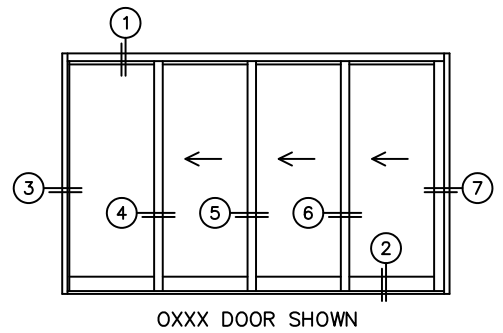

FLEETWOOD
WINDOWS & DOORS
FleetwoodUSA.com

NORWOOD 3070EX M/S
OXXX STANDARD CONFIGURATION
NO SCREENS

ORDER NO.:

ITEM NO.:

REQUIRED DEALER INFO.

A(NET FRAME WIDTH)

B(NET FRAME HEIGHT)

SILL PAN HEIGHT (INTERIOR LEG)
(3/4", 1-1/16", 1-7/16" OR 1-7/8")

NOTES:

(USE RULER TO SCALE DIMENSIONS IN INCHES)

SCALE: 1/4

3 FIXED JAMB 4 INTERLOCKERS 5 INTERLOCKERS 6 INTERLOCKERS 7 LOCK JAMB