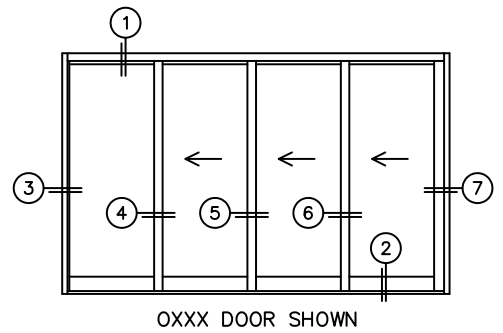

FLEETWOOD
WINDOWS & DOORS
FleetwoodUSA.com

NORWOOD 3070EX M/S
OXXX CUSTOM CONFIGURATION
NO SCREENS

ORDER NO.:

ITEM NO.:

REQUIRED DEALER INFO.

A(NET FRAME WIDTH)

B(NET FRAME HEIGHT)

SILL PAN HEIGHT (INTERIOR LEG)
(3/4", 1-1/16", 1-7/16" OR 1-7/8")

NOTES:

(USE RULER TO SCALE DIMENSIONS IN INCHES)

SCALE: 1/4"

3 FIXED JAMB 4 INTERLOCKERS 5 INTERLOCKERS 6 INTERLOCKERS 7 LOCK JAMB