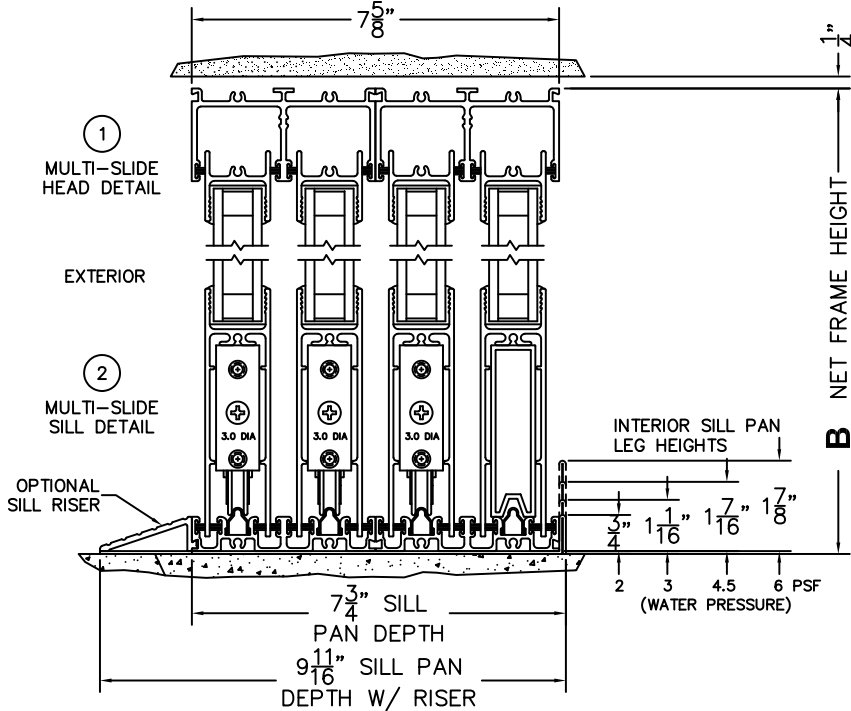

FLEETWOOD
WINDOWS & DOORS
FleetwoodUSA.com

NORWOOD 3070EX M/S
OXXX CUSTOM CONFIGURATION
NO SCREENS

ORDER NO.:

ITEM NO.:

REQUIRED DEALER INFO.

A(NET FRAME WIDTH)

B(NET FRAME HEIGHT)

SILL PAN HEIGHT (INTERIOR LEG)
(3/4", 1-1/16", 1-7/16" OR 1-7/8")

NOTES:

(USE RULER TO SCALE DIMENSIONS IN INCHES)

SCALE: 1/4"

3 FIXED JAMB 4 INTERLOCKERS 5 INTERLOCKERS 6 INTERLOCKERS 7 LOCK JAMB