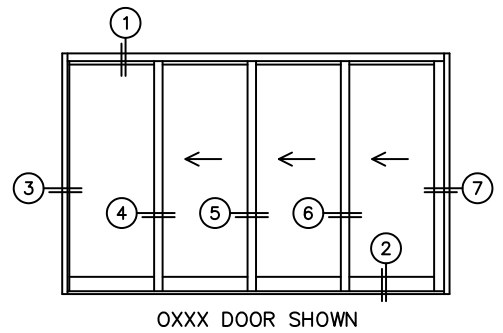

**FLEETWOOD**  
WINDOWS & DOORS  
FleetwoodUSA.com

**NORWOOD 3070EX M/S**  
OXXX CUSTOM CONFIGURATION  
NO SCREENS

ORDER NO.:

ITEM NO.:

REQUIRED DEALER INFO.

**A**(NET FRAME WIDTH)

**B**(NET FRAME HEIGHT)

SILL PAN HEIGHT (INTERIOR LEG)  
(3/4", 1-1/16", 1-7/16" OR 1-7/8")

NOTES:

(USE RULER TO SCALE DIMENSIONS IN INCHES)

SCALE: 1/4

- (3)  
FIXED JAMB
- (4)  
INTERLOCKERS
- (5)  
INTERLOCKERS
- (6)  
INTERLOCKERS
- (7)  
LOCK JAMB