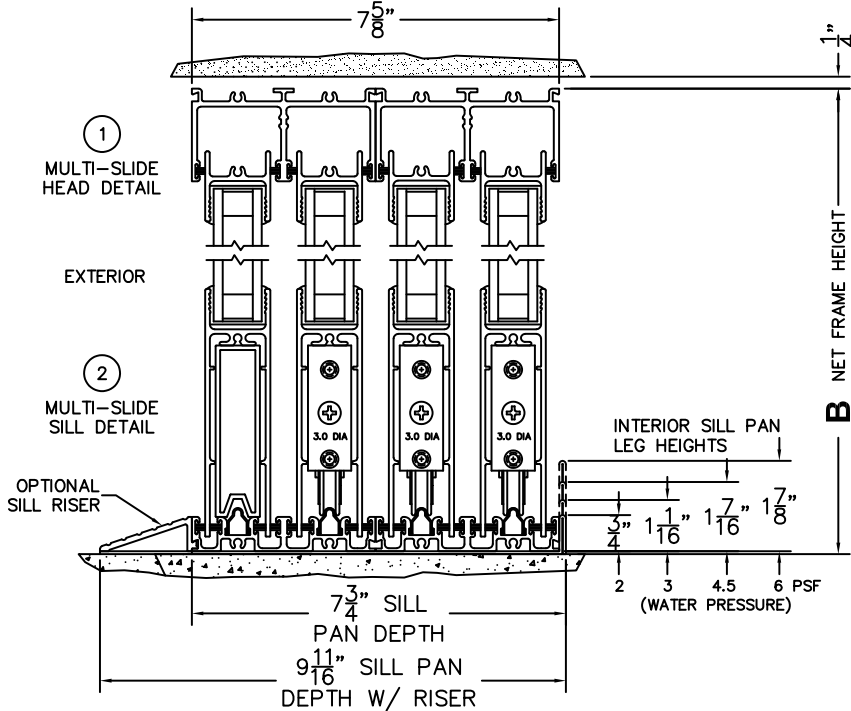

**FLEETWOOD**  
WINDOWS & DOORS  
FleetwoodUSA.com

**NORWOOD 3070EX M/S**  
OXXX CUSTOM CONFIGURATION  
NO SCREENS

ORDER NO.:

ITEM NO.:

REQUIRED DEALER INFO.

**A**(NET FRAME WIDTH)

**B**(NET FRAME HEIGHT)

SILL PAN HEIGHT (INTERIOR LEG)  
(3/4", 1-1/16", 1-7/16" OR 1-7/8")

NOTES:

(USE RULER TO SCALE DIMENSIONS IN INCHES)

SCALE: 1/4

- (3)  
FIXED JAMB
- (4)  
INTERLOCKERS
- (5)  
INTERLOCKERS
- (6)  
INTERLOCKERS
- (7)  
LOCK JAMB