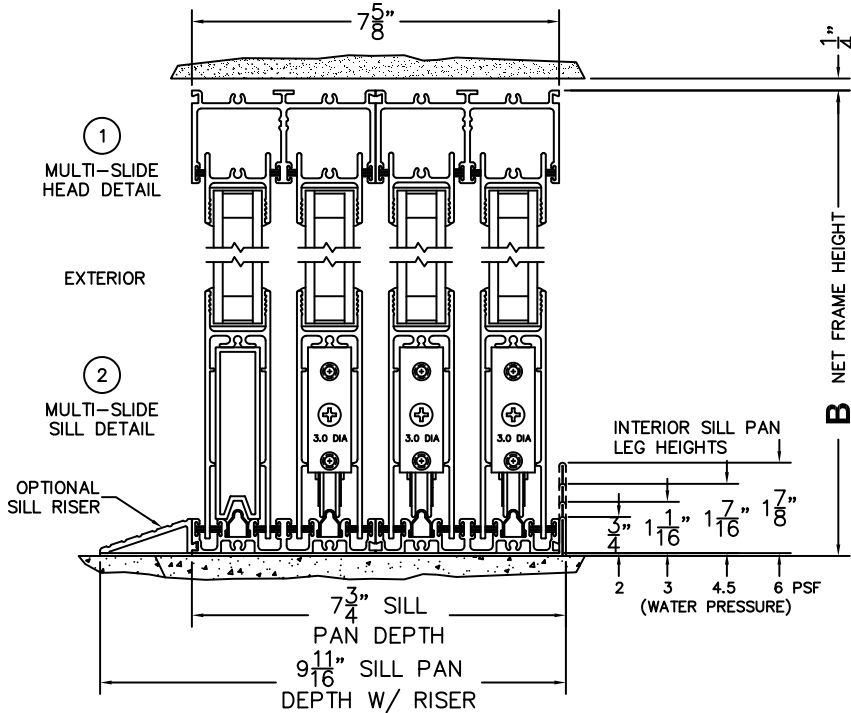

FLEETWOOD
WINDOWS & DOORS
FleetwoodUSA.com

NORWOOD 3070EX M/S
OXXX CUSTOM CONFIGURATION
NO SCREENS

ORDER NO.:

ITEM NO.:

REQUIRED DEALER INFO.

A(NET FRAME WIDTH)

B(NET FRAME HEIGHT)

SILL PAN HEIGHT (INTERIOR LEG)
(3/4", 1-1/16", 1-7/16" OR 1-7/8")

NOTES:

(USE RULER TO SCALE DIMENSIONS IN INCHES)

SCALE: 1/4

- ③
FIXED JAMB
- ④
INTERLOCKERS
- ⑤
INTERLOCKERS
- ⑥
INTERLOCKERS
- ⑦
LOCK JAMB

ARCHETYPE LATCH WITH FLUSH PULL HANDLES