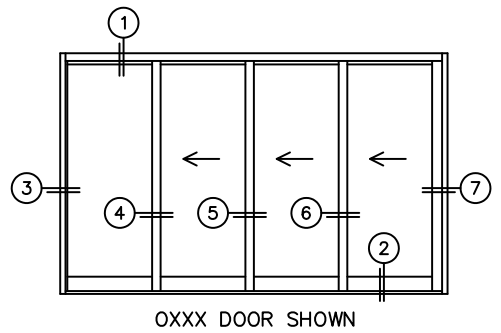

FLEETWOOD
WINDOWS & DOORS
FleetwoodUSA.com

NORWOOD 3070EX M/S
OXXX CUSTOM CONFIGURATION
NO SCREENS

ORDER NO.:

ITEM NO.:

REQUIRED DEALER INFO.

A(NET FRAME WIDTH)

B(NET FRAME HEIGHT)

SILL PAN HEIGHT (INTERIOR LEG)
(3/4", 1-1/16", 1-7/16" OR 1-7/8")

NOTES:

(USE RULER TO SCALE DIMENSIONS IN INCHES)

SCALE: 1/4

- ③
FIXED JAMB
- ④
INTERLOCKERS
- ⑤
INTERLOCKERS
- ⑥
INTERLOCKERS
- ⑦
LOCK JAMB

ARCHETYPE LATCH WITH FLUSH PULL HANDLES