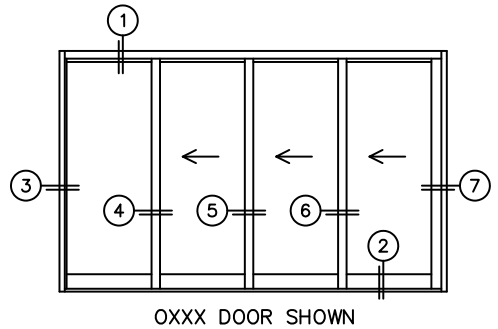

SILL PAN HEIGHT (INTERIOR LEG)  
(3/4", 1-1/16", 1-7/16" OR 1-7/8")

NOTES:

(USE RULER TO SCALE DIMENSIONS IN INCHES)

SCALE: 1/4

OXXX DOOR SHOWN

- ③  
FIXED JAMB
- ④  
INTERLOCKERS
- ⑤  
INTERLOCKERS
- ⑥  
INTERLOCKERS
- ⑦  
LOCK JAMB