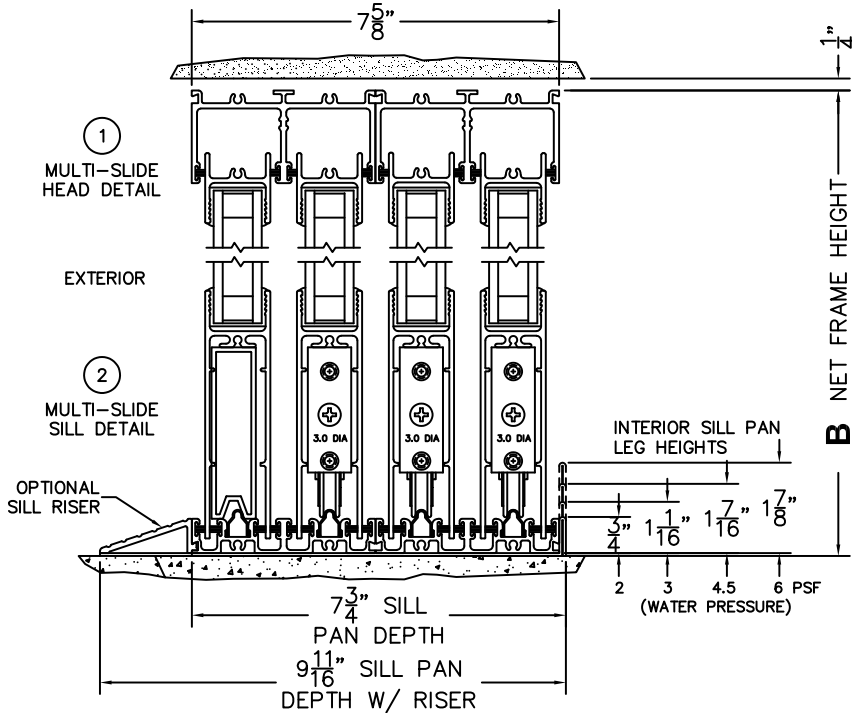

SILL PAN HEIGHT (INTERIOR LEG)  
(3/4", 1-1/16", 1-7/16" OR 1-7/8")

NOTES:

(USE RULER TO SCALE DIMENSIONS IN INCHES)

SCALE: 1/4

OXXX DOOR SHOWN

- ③  
FIXED JAMB
- ④  
INTERLOCKERS
- ⑤  
INTERLOCKERS
- ⑥  
INTERLOCKERS
- ⑦  
LOCK JAMB