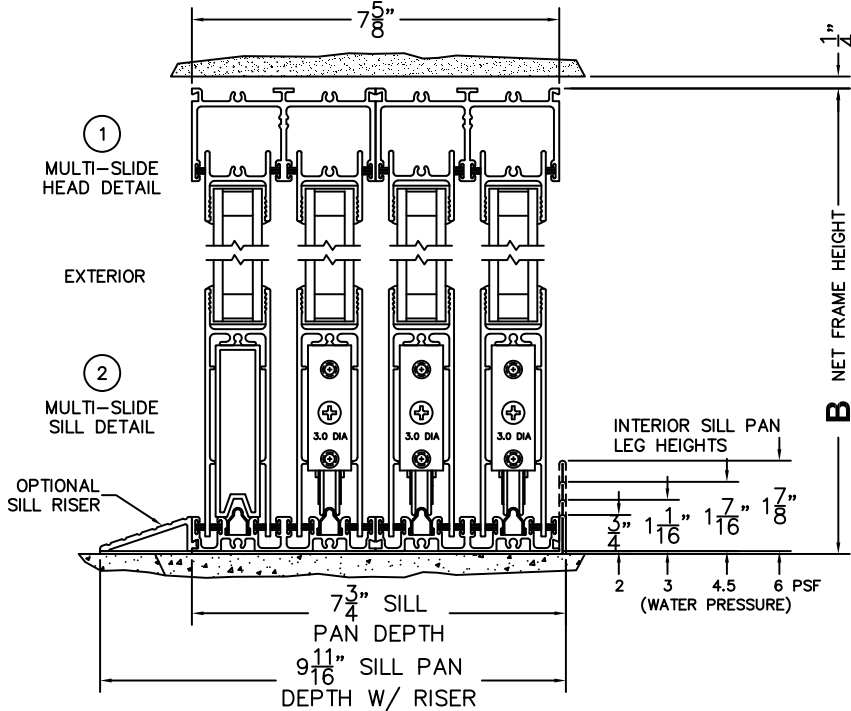

FLEETWOOD
WINDOWS & DOORS
FleetwoodUSA.com

NORWOOD 3070EX M/S
OXXX CUSTOM CONFIGURATION
NO SCREENS

ORDER NO.:

ITEM NO.:

REQUIRED DEALER INFO.

A(NET FRAME WIDTH)

B(NET FRAME HEIGHT)

SILL PAN HEIGHT (INTERIOR LEG)
(3/4", 1-1/16", 1-7/16" OR 1-7/8")

NOTES:

(USE RULER TO SCALE DIMENSIONS IN INCHES)

SCALE: 1/4

- ③
FIXED JAMB
- ④
INTERLOCKERS
- ⑤
INTERLOCKERS
- ⑥
INTERLOCKERS
- ⑦
LOCK JAMB