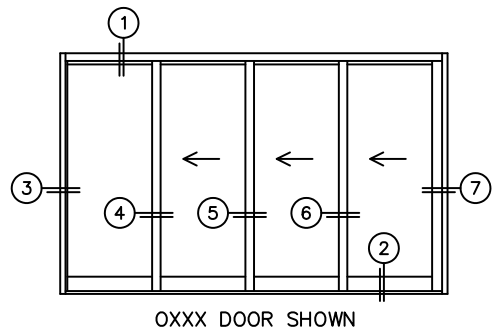

FLEETWOOD
WINDOWS & DOORS
FleetwoodUSA.com

NORWOOD 3070EX M/S
OXXX CUSTOM CONFIGURATION
NO SCREENS

ORDER NO.:

ITEM NO.:

REQUIRED DEALER INFO.

A(NET FRAME WIDTH)

B(NET FRAME HEIGHT)

SILL PAN HEIGHT (INTERIOR LEG)
(3/4", 1-1/16", 1-7/16" OR 1-7/8")

NOTES:

(USE RULER TO SCALE DIMENSIONS IN INCHES)

SCALE: 1/4

- ③
FIXED JAMB
- ④
INTERLOCKERS
- ⑤
INTERLOCKERS
- ⑥
INTERLOCKERS
- ⑦
LOCK JAMB