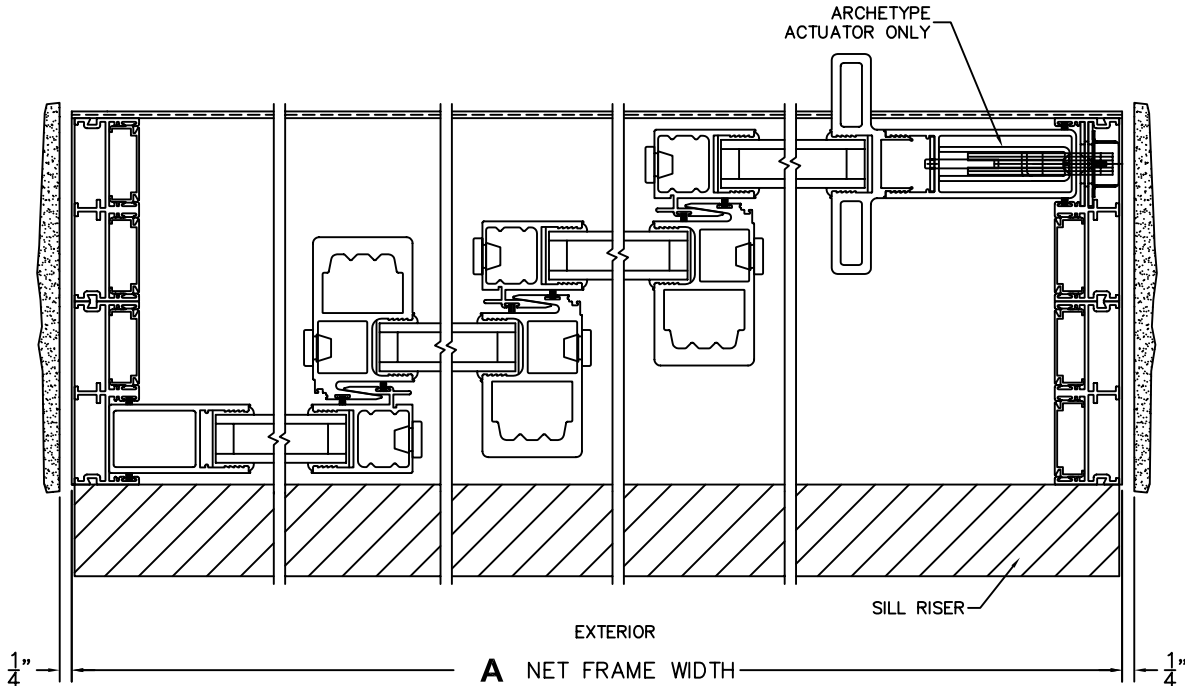

FLEETWOOD
WINDOWS & DOORS
FleetwoodUSA.com

NORWOOD 3070EX M/S
OXXX CUSTOM CONFIGURATION
NO SCREENS

ORDER NO.:

ITEM NO.:

SCALE: 1/4

REQUIRED DEALER INFO.

A (NET FRAME WIDTH)

B (NET FRAME HEIGHT)

SILL PAN HEIGHT (INTERIOR LEG)
(3/4", 1-1/16", 1-7/16" OR 1-7/8")

NOTES:

OXXX DOOR SHOWN

- ③
FIXED JAMB
- ④
INTERLOCKERS
- ⑤
INTERLOCKERS
- ⑥
INTERLOCKERS
- ⑦
LOCK JAMB

FLEETWOOD
 WINDOWS & DOORS
 FleetwoodUSA.com