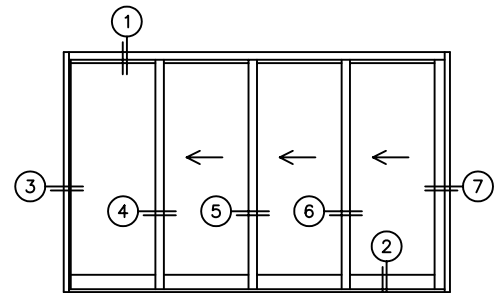

FLEETWOOD
WINDOWS & DOORS
FleetwoodUSA.com

NORWOOD 3070EX M/S
OXXX CUSTOM CONFIGURATION
NO SCREENS

ORDER NO.:

ITEM NO.:

SCALE: 1/4

REQUIRED DEALER INFO.

A (NET FRAME WIDTH)

B (NET FRAME HEIGHT)

SILL PAN HEIGHT (INTERIOR LEG)
(3/4", 1-1/16", 1-7/16" OR 1-7/8")

NOTES:

OXXX DOOR SHOWN

- ③
FIXED JAMB
- ④
INTERLOCKERS
- ⑤
INTERLOCKERS
- ⑥
INTERLOCKERS
- ⑦
LOCK JAMB

FLEETWOOD
 WINDOWS & DOORS
 FleetwoodUSA.com