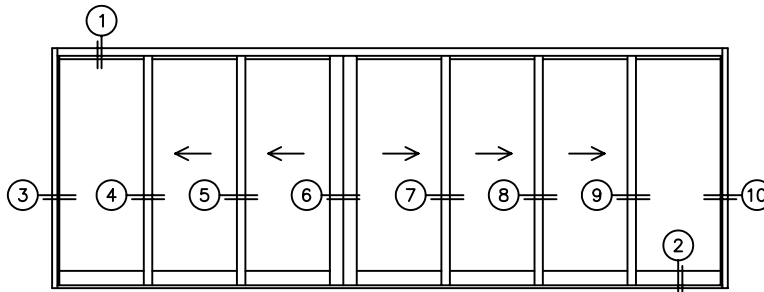

FLEETWOOD
WINDOWS & DOORS
FleetwoodUSA.com

NORWOOD 3070EX M/S
OXXIXXXO CUSTOM CONFIGURATION
NO SCREENS

ORDER NO.:

ITEM NO.:

SCALE: 1/4

REQUIRED DEALER INFO.

A (NET FRAME WIDTH)

B (NET FRAME HEIGHT)

SILL PAN HEIGHT (INTERIOR LEG)
(3/4", 1-1/16", 1-7/16" OR 1-7/8")

NOTES:

OXXIXXXO DOOR SHOWN

FLEETWOOD
WINDOWS & DOORS
FleetwoodUSA.com

NORWOOD 3070EX M/S
OXXIXXXO CUSTOM CONFIGURATION
NO SCREENS

ORDER NO.:

ITEM NO.:

SCALE: 1/4

FLEETWOOD
 WINDOWS & DOORS
 FleetwoodUSA.com

NORWOOD 3070EX M/S
 OXXIXXXO CUSTOM CONFIGURATION
 NO SCREENS

ORDER NO.:

ITEM NO.:

SCALE: 1/4

FLUSH STACK: DOOR SHOWN IN OPEN POSITION