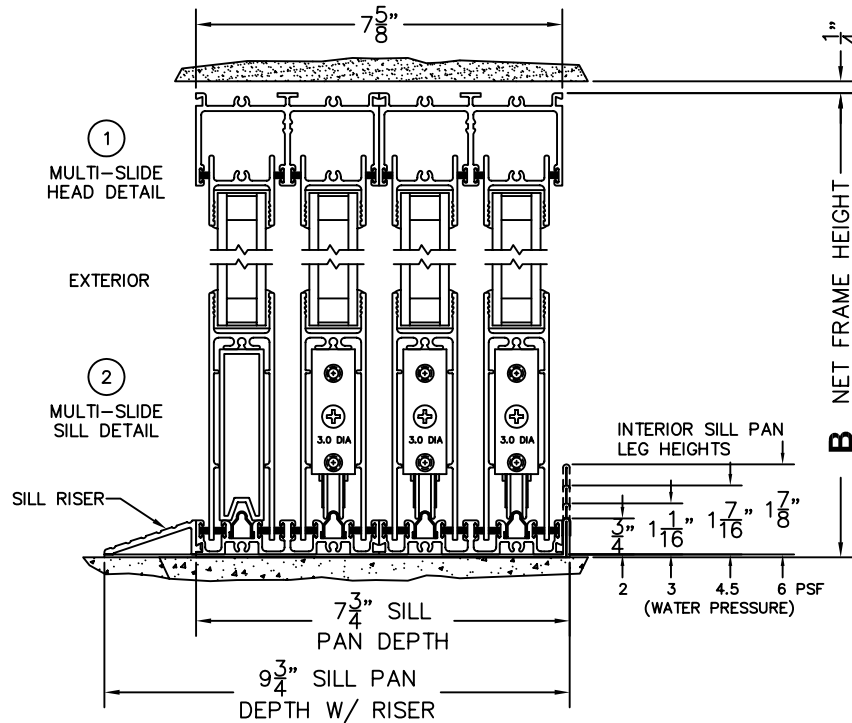

FLEETWOOD
WINDOWS & DOORS
FleetwoodUSA.com

NORWOOD 3070EX M/S
OXXIXXXO CUSTOM CONFIGURATION
NO SCREENS

ORDER NO.:

ITEM NO.:

SCALE: 1/4

REQUIRED DEALER INFO.

A (NET FRAME WIDTH)

B (NET FRAME HEIGHT)

SILL PAN HEIGHT (INTERIOR LEG)
(3/4", 1-1/16", 1-7/16" OR 1-7/8")

NOTES:

OXXIXXXO DOOR SHOWN

FLEETWOOD
WINDOWS & DOORS
FleetwoodUSA.com

NORWOOD 3070EX M/S
OXXIXXXO CUSTOM CONFIGURATION
NO SCREENS

ORDER NO.: