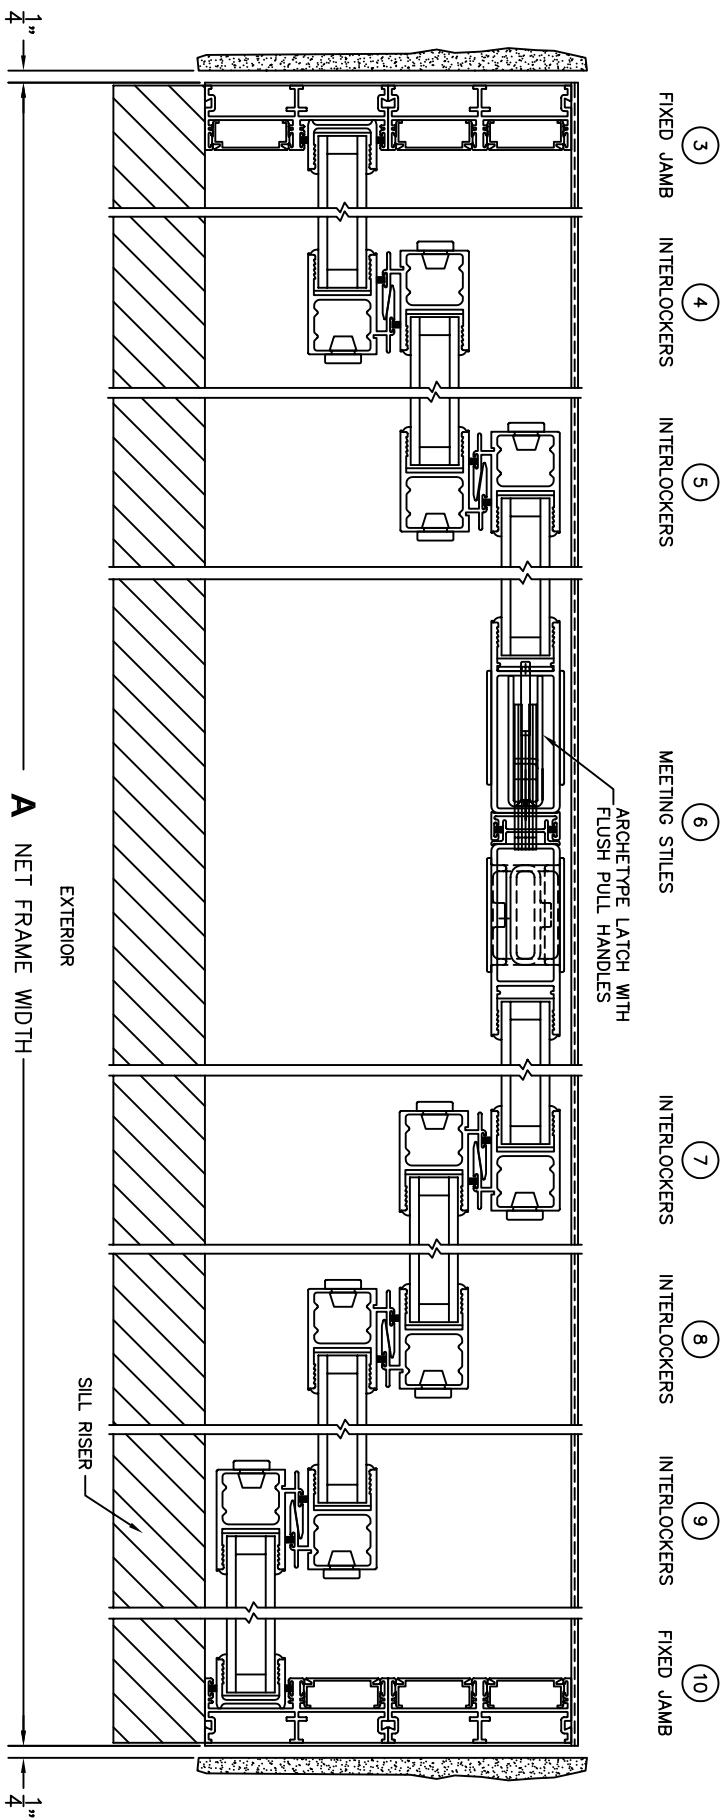

FLEETWOOD
WINDOWS & DOORS
FleetwoodUSA.com

NORWOOD 3070EX M/S
OXXIXXXO CUSTOM CONFIGURATION
NO SCREENS

ORDER NO.:

ITEM NO.:

SCALE: 1/4

REQUIRED DEALER INFO.

A (NET FRAME WIDTH)

B (NET FRAME HEIGHT)

SILL PAN HEIGHT (INTERIOR LEG)
(3/4", 1-1/16", 1-7/16" OR 1-7/8")

NOTES:

OXXIXXXO DOOR SHOWN

FLEETWOOD
WINDOWS & DOORS
FleetwoodUSA.com

NORWOOD 3070EX M/S
OXXIXXXO CUSTOM CONFIGURATION
NO SCREENS

ORDER NO.:

ITEM NO.:

SCALE: 1/4

FLEETWOOD
 WINDOWS & DOORS
 FleetwoodUSA.com

NORWOOD 3070EX M/S
 OXXIXXXO CUSTOM CONFIGURATION
 NO SCREENS

ORDER NO.:

ITEM NO.:

SCALE: 1/4

FLUSH STACK: DOOR SHOWN IN OPEN POSITION